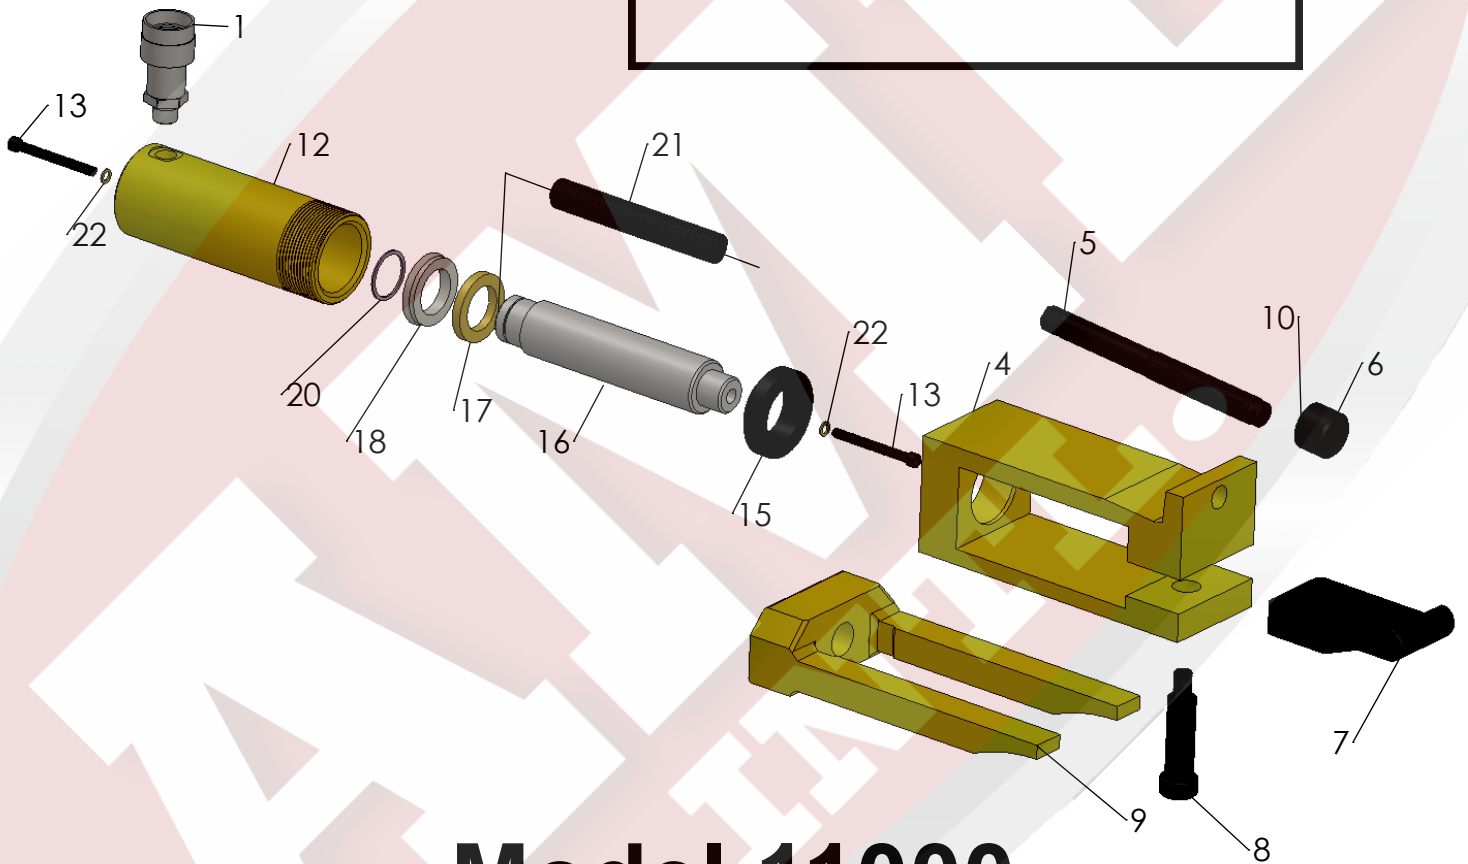

PARTS BREAKDOWN

Model 11000 OTR Giant Tire Bead Breaker

2347 Circuit Way, Brooksville, Florida, USA 34604
Phone: (+1) 352-799-1111 Toll Phone: (+1) 877-775-4AME (4263)
Fax: (+1) 352-799-1112 E-mail: sales@ameintl.net www.ameintl.net

PARTS BREAKDOWN

BEAD BREAKER

Max. Capacity: 13.8 Ton At 10,000 PSI

ITEM	PART	STOCK	NO.	
NO	NO.	NO.	DESCRIP- TION	DESCRIPTION
1	16060	10606	1	Ram Half Coupler with Dust Cap
2	11000-006	45054YE3	1	Cylinder Assembly
4	11000-004	58448YE3	1	Frame
5	11000-005	34184	1	Set Screw
6	11000-006A	28705	1	Pressure Nut
7	11000-007	36958	1	Hook
8	11000-008	22469	1	Set Screw (3/4 dia. X 2 - 1/4 Lg.; Torque to 40/60 ft. lbs.
9	11000-009	58449YE3	1	Clevis
10	11000-010	DA11816049	1	Retaining Ring

PARTS BREAKDOWN

Parts List For Tire Bead Breaker Model 11000

CYLINDER ASSEMBLY

ITEM	PART	STOCK	NO.	
NO	NO	NO.	REQ'D	DESCRIPTION
11	11000-011	11127	1	Fitting Plug (3/8 NPTF)
12	11000-012	44857	1	Body, Cylinder
13	11000-013	10020	2	Soc. Hd. Cap Screw
15	11000-015	351115	1	Guide, Rod
16	11000-016	421142	1	Rod, Piston
17	11000-017	207798	1	Bearing, Piston
18	11000-018	207796	1	U Cup
20	11000-020	13654	1	Ring, Retainer
21	11000-021	202625	1	Spring Assembly
22	11000-022	10442	2	Washer, Copper (.37 x .25)