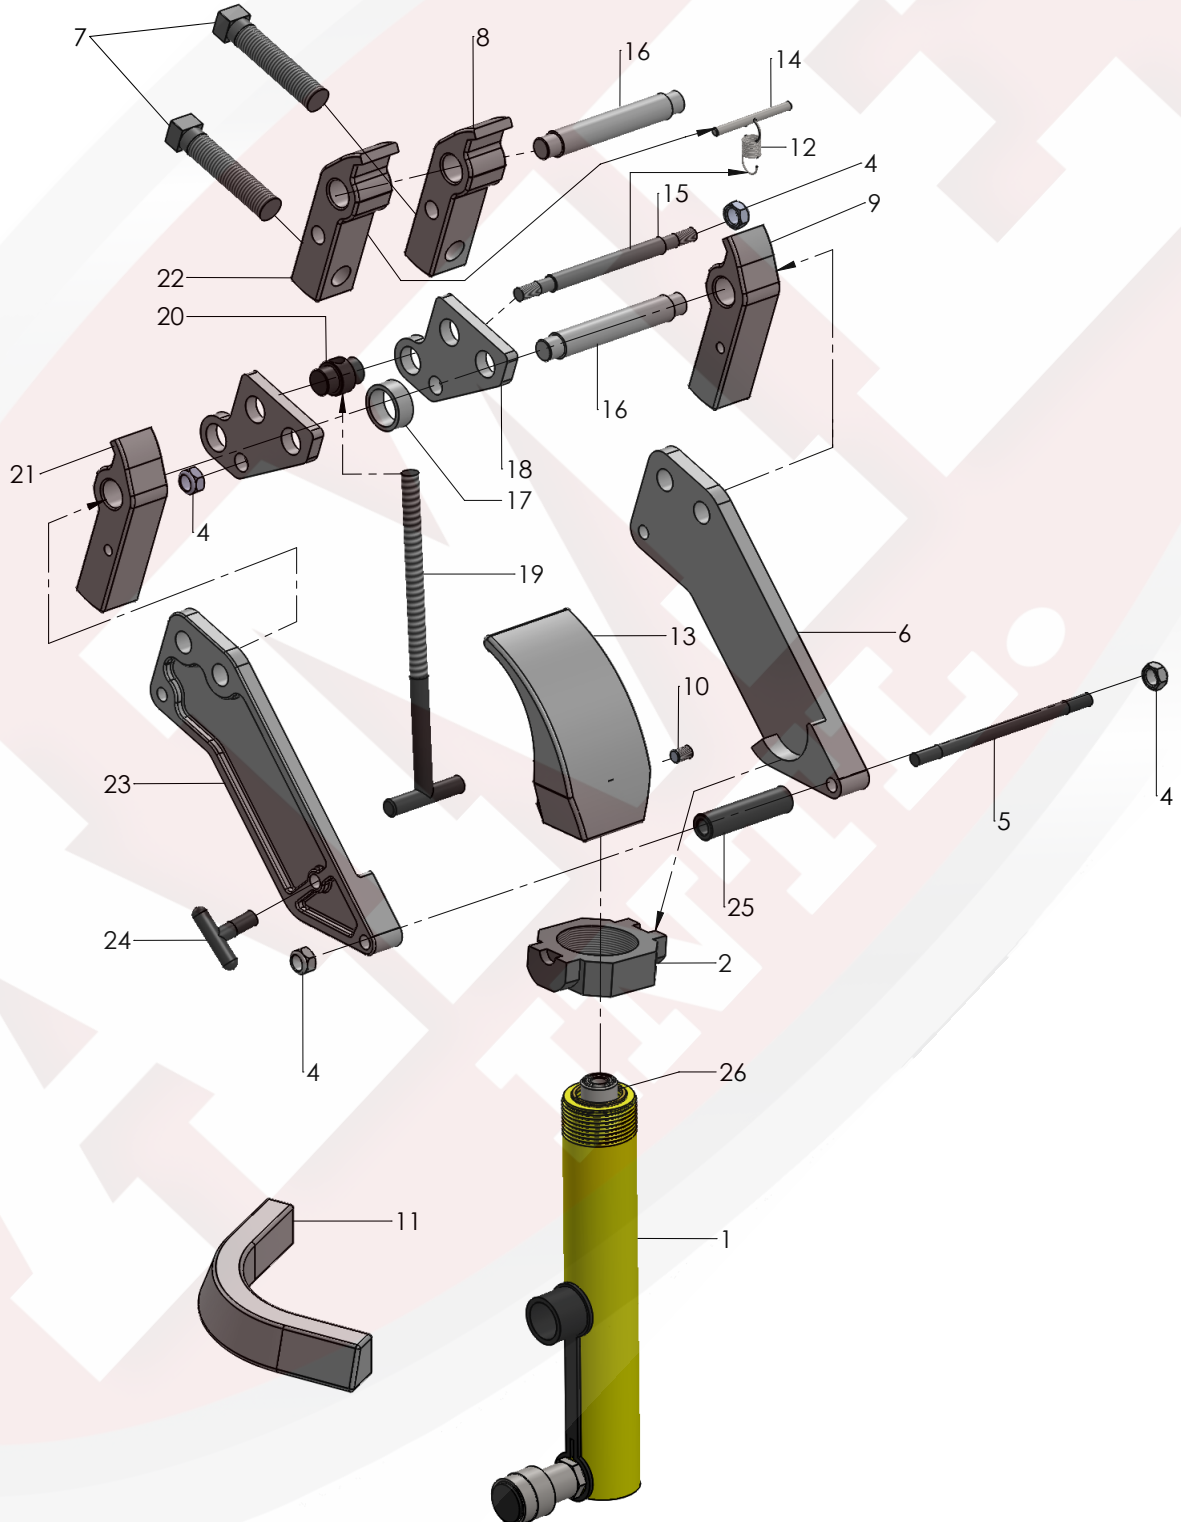

PARTS BREAKDOWN

Parts List For OTR Tire Bead Breaker

11040

PARTS BREAKDOWN

Parts List For OTR Tire Bead Breaker 11040

Item	Part No.	Stock No.	Qty	Description
1	11040-001	13050		Ram Assembly
2	11040-002	TO-100-18	1	Trunion
4	11040-004	TO-100-16	4	Nut
5	11040-005	TO-100-9	1	Tie Bolt
6	11040-006	TO-100-6R	1	Side Plate Right
7	11040-007	TO-100-15	2	Square Set Screw
8	11040-008	TO-100-1R	1	Bottom Clamp Right
9	11040-009	TO-100-2R	1	Top Clamp Right
10	11040-010	TO-100-20	1	Set Screw
11	11040-011	TO-100-23	6	Wedges
12	11040-012	TO-100-10	1	Spring
13	11040-013	TO-100-19	1	Spade
14	11040-014	TO-100-11	1	Spring Pin
15	11040-015	TO-100-8	1	Clamp Pin
16	11040-016	TO-100-7	2	Hinge Pin
17	11040-017	TO-100-5	2	Spacer
18	11040-018	TO-100-3	2	Center Link
19	11040-019	TO-100-14	1	Hand Screw
20	11040-020	TO-100-4	1	Swivel Nut
21	11040-021	TO-100-2L	1	Top Clamp Left
22	11040-022	TO-100-1L	1	Bottom Clamp Left
23	11040-023	TO-100-6L	1	Side Plate Left
24	11040-024	TO-100-12	1	Stop Screw
25	11040-025	TO-100-13	1	Spacer
26	11040-026	TO-100-44	1	Adapter
	13010-RK			Repair Kit