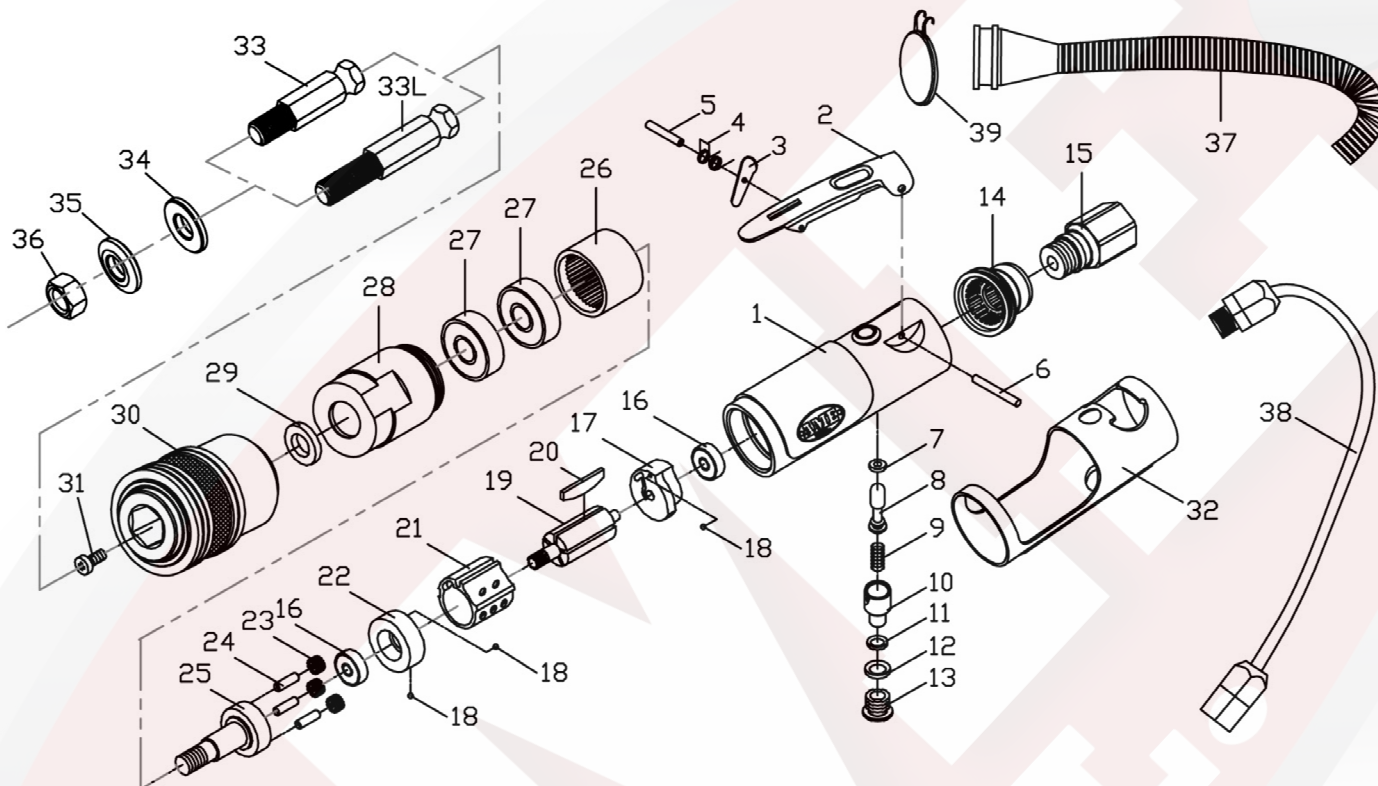

# PARTS BREAKDOWN

Model No. 79600

## Low Speed TIRE BUFFER Kit

Model#	Ref.#	Description	Qty	Model#	Ref.#	Description	Qty
79600-001	1	Housin	1	79600-020	23	Idler Gear	3
79600-002	2-5	Lever Assy.	1	79600-022	24	Idler Gear Pin	3
79600-003	6	Lever Pin	1	79600-023	25	Spindle	1
79600-004	7	O-Ring	1	79600-024	26	Ring Gear	1
79600-005	8	Throttle Valve	1	79600-025	27	Ball Bearing, 6201ZZ	2
79600-006	9	Spring	1	79600-026	28	Ring Gear Cap	1
79600-007	10	Air Regulator	1	79600-027	29	Spacer	1
79600-008	11	O-Ring	1	79600-028	30	Quick Chuck Assy.	1
79600-009	12	O-Ring	1	79600-029	31	Locking Screw	1
79600-010	13	Throttle Valve Cap	1	79600-030	32	Rubber Grip	1
79600-011	14	Exhaust Deflector	1	79600-031	33	Adaptor, Standard	1
79600-012	15	Inlet Bushing	1	79600-032	33-L	Adaptor, Long	1
79600-013	16	Ball Bearing, 626ZZ	2	79600-033	34	Washer, Thin	1
79600-014	17	Rear End Plate	1	79600-034	35	Washer, Thick	1
79600-015	18	Steel Ball, $\phi$ 2.5	3	79600-035	36	Nut	1
79600-016	19	Rotor	1	79600-036	37	Overhose, Exhaust	1
79600-017	20	Blade	5	79600-037	38	Whips Hose, 2ft	1
79600-018	21	Cylinder	1	79600-038	39	Hose Clip	1
79600-019	22	Front End Plate	1				