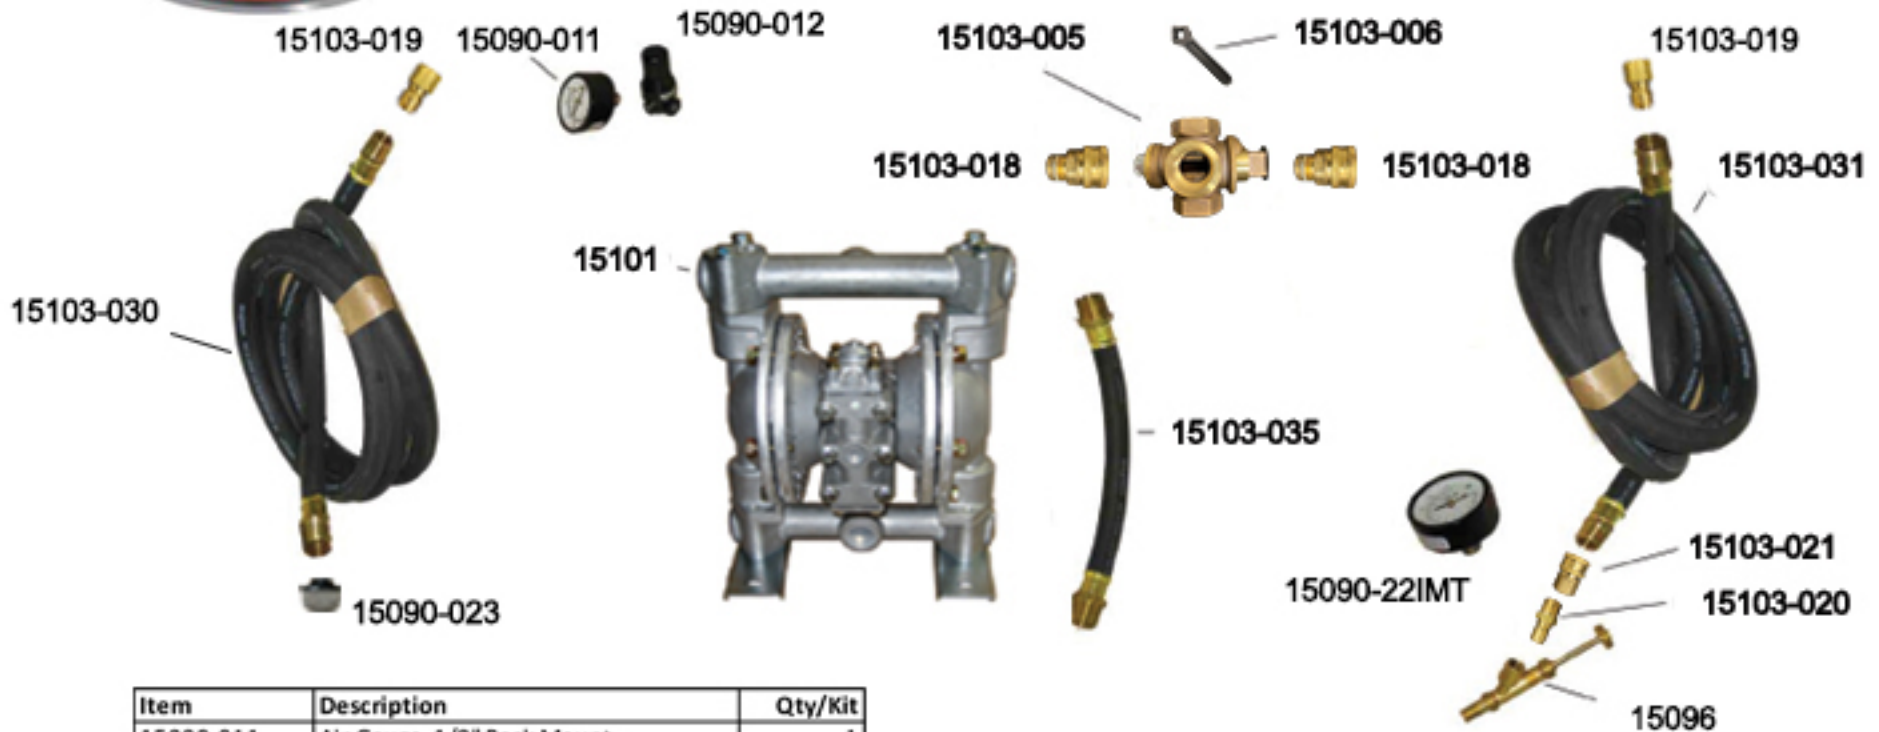

# 15103 CALCIUM CHLORIDE PUMP PARTS BREAKDOWN

Item	Description	Qty/Kit
15090-011	Air Gauge, 1/8" Back Mount	1
15090-012	Regulator	1
15090-022imt	Air Gauge 2" Compound 1/4"	1
15090-023	Suction Strainer, 3/4"	1
15096	Calcium Ejector Gun	1
15101	Yamada Air Diaphragm "Wonder"	1
15103-005	Brass 4-Way Valve, 3/4in	1
15103-006	Handle	1
15103-018	3/4 in Quick Coupler	2
15103-019	3/4 in Quick Coupler, Male	2
15103-020	1/2in x 1/2in MPT Brass Quick Connect	1
15103-021	1/2 in Quick Coupler, Female	1
15103-030	Calcium Hose, 10ft x 3/4in x 3/4in	1
15103-031	Calcium Hose, 15ft x 3/4in x	1
15103-035	3/4in x 3/4in x 16in	1

Not Pictured		
Item	Description	Qty/Kit
15090-013	1/4" Close Nipple	1
15090-025	3/4in F x 1in M Bushing	2
15100-025	3/4" Close Nipple	2
15100-028	Bushing, 3/8" M x 1/4" F	1
15103-022	1/2 in Quick Coupler, Male	1
15103-034	Metal Screen Strainer	1
15103-016	Fitting, 3/4in Female Swivel	1
15103-015	Tee, 3/4inx3/4inx1/4in	1