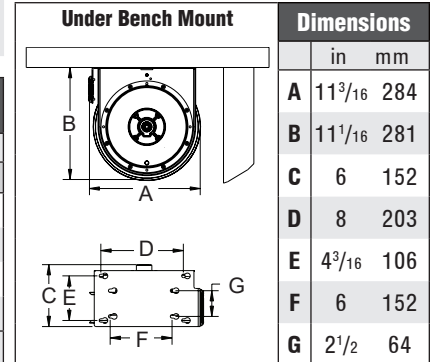

NEW!

S602805 -
Optional guide
arm accessory

B3425 OLP

Additional Series 3000 Models

Cord Reels - Page 27

Model with hose & bumper	Shipping Weight		Hose I.D.		Hose O.D.		Hose Length		Max Pressure	NPT(M) Hose Outlet	NPT(F) Reel Inlet	NPT(F) Reel Outlet	
	lbs	kg	in	mm	in	mm	ft	m					
Low Pressure Air / Water Hose Reels Maximum temperature 150 °F (65 °C)													
B3425 OLP	18	8.2	1/4	6	.475	12	25	7.6	300	21	1/4	3/8	3/8
B3610 OLP	17	7.7	3/8	10	.600	15	10	3.0	300	21	1/4	3/8	3/8
B3620 OLP	18	8.2	3/8	10	.600	15	20	6.1	300	21	1/4	3/8	3/8
S602805	1.1	0.5	Optional guide arm accessory for multiple adjustment positions										

Low pressure reels supplied with PVC hose.

Premium Duty Spring Retractable Reels

Series 4000 - Air/Water - 1/4", 3/8" I.D.

- Compact for a wide range of applications with critical space requirements
- Guide arm adjusts to two positions
- Inlet hose is plumbed into the base to eliminate the risk of stress on the swivel

Additional Series 4000 Models

Cord Reels - Page 27-30

Series 4000 reels include a speed latch mechanism that uses a cam and disc for quiet operation.

Models with a ★ icon are our most popular models.

Model with hose & bumper	Shipping Weight		Hose I.D.		Hose O.D.		Hose Length		*Max Pressure	NPT(M) Hose Outlet	NPT(F) Reel Inlet	NPT(F) Reel Outlet	
	lbs	kg	in	mm	in	mm	ft	m					
Low Pressure Air/Water Reels Maximum Temperature 150 °F (65 °C)													
4420 OLP	18	8	1/4	6	.475	12	20	6	300	21	1/4	3/8	1/4
4425 OLP	19	9	1/4	6	.475	12	25	8	300	21	1/4	3/8	1/4
4435 OLP	19	9	1/4	6	.475	12	35	11	300	21	1/4	3/8	1/4
4625 OLP ★	20	9	3/8	10	.600	15	25	8	300	21	1/4	3/8	1/4

**Pivot Bases &
Swing Brackets**
See page 39

Model without hose & bumper	Shipping Weight		Hose Capacity			Max Pressure	NPT(F) Reel Inlet	NPT(F) Reel Outlet				
	lbs	kg	I.D.	O.D.	Length							
Low Pressure Air/Water Reels Maximum Temperature 210 °F (99 °C)												
4400 OLP	17	8	1/4	6	.475	12	35	11	500	35	3/8	1/4
4600 OLP	17	8	3/8	10	.600	15	25	8	500	35	3/8	1/4