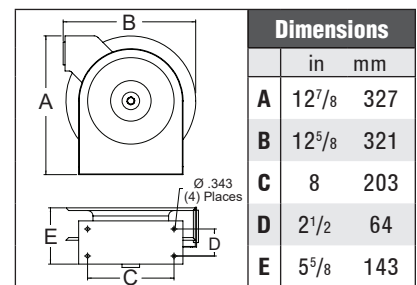

4625 OLP

**Interactive
Reel Catalog**

Visit reelcraft.com/catalog for complete product specifications, available parts, and accessories.

**Pivot Bases &
Swing Brackets**
See page 39

Model without hose & bumper	Shipping Weight		Hose Capacity			Max Pressure	NPT(F) Reel Inlet	NPT(F) Reel Outlet				
	lbs	kg	I.D.	O.D.	Length							
Low Pressure Air/Water Reels Maximum Temperature 210 °F (99 °C)												
4400 OLP	17	8	1/4	6	.475	12	35	11	500	35	3/8	1/4
4600 OLP	17	8	3/8	10	.600	15	25	8	500	35	3/8	1/4

Prop 65: ⚠️ **WARNING:**

Cancer and Reproductive Harm www.P65Warnings.ca.gov.

1.800.444.3134
www.reelcraft.com