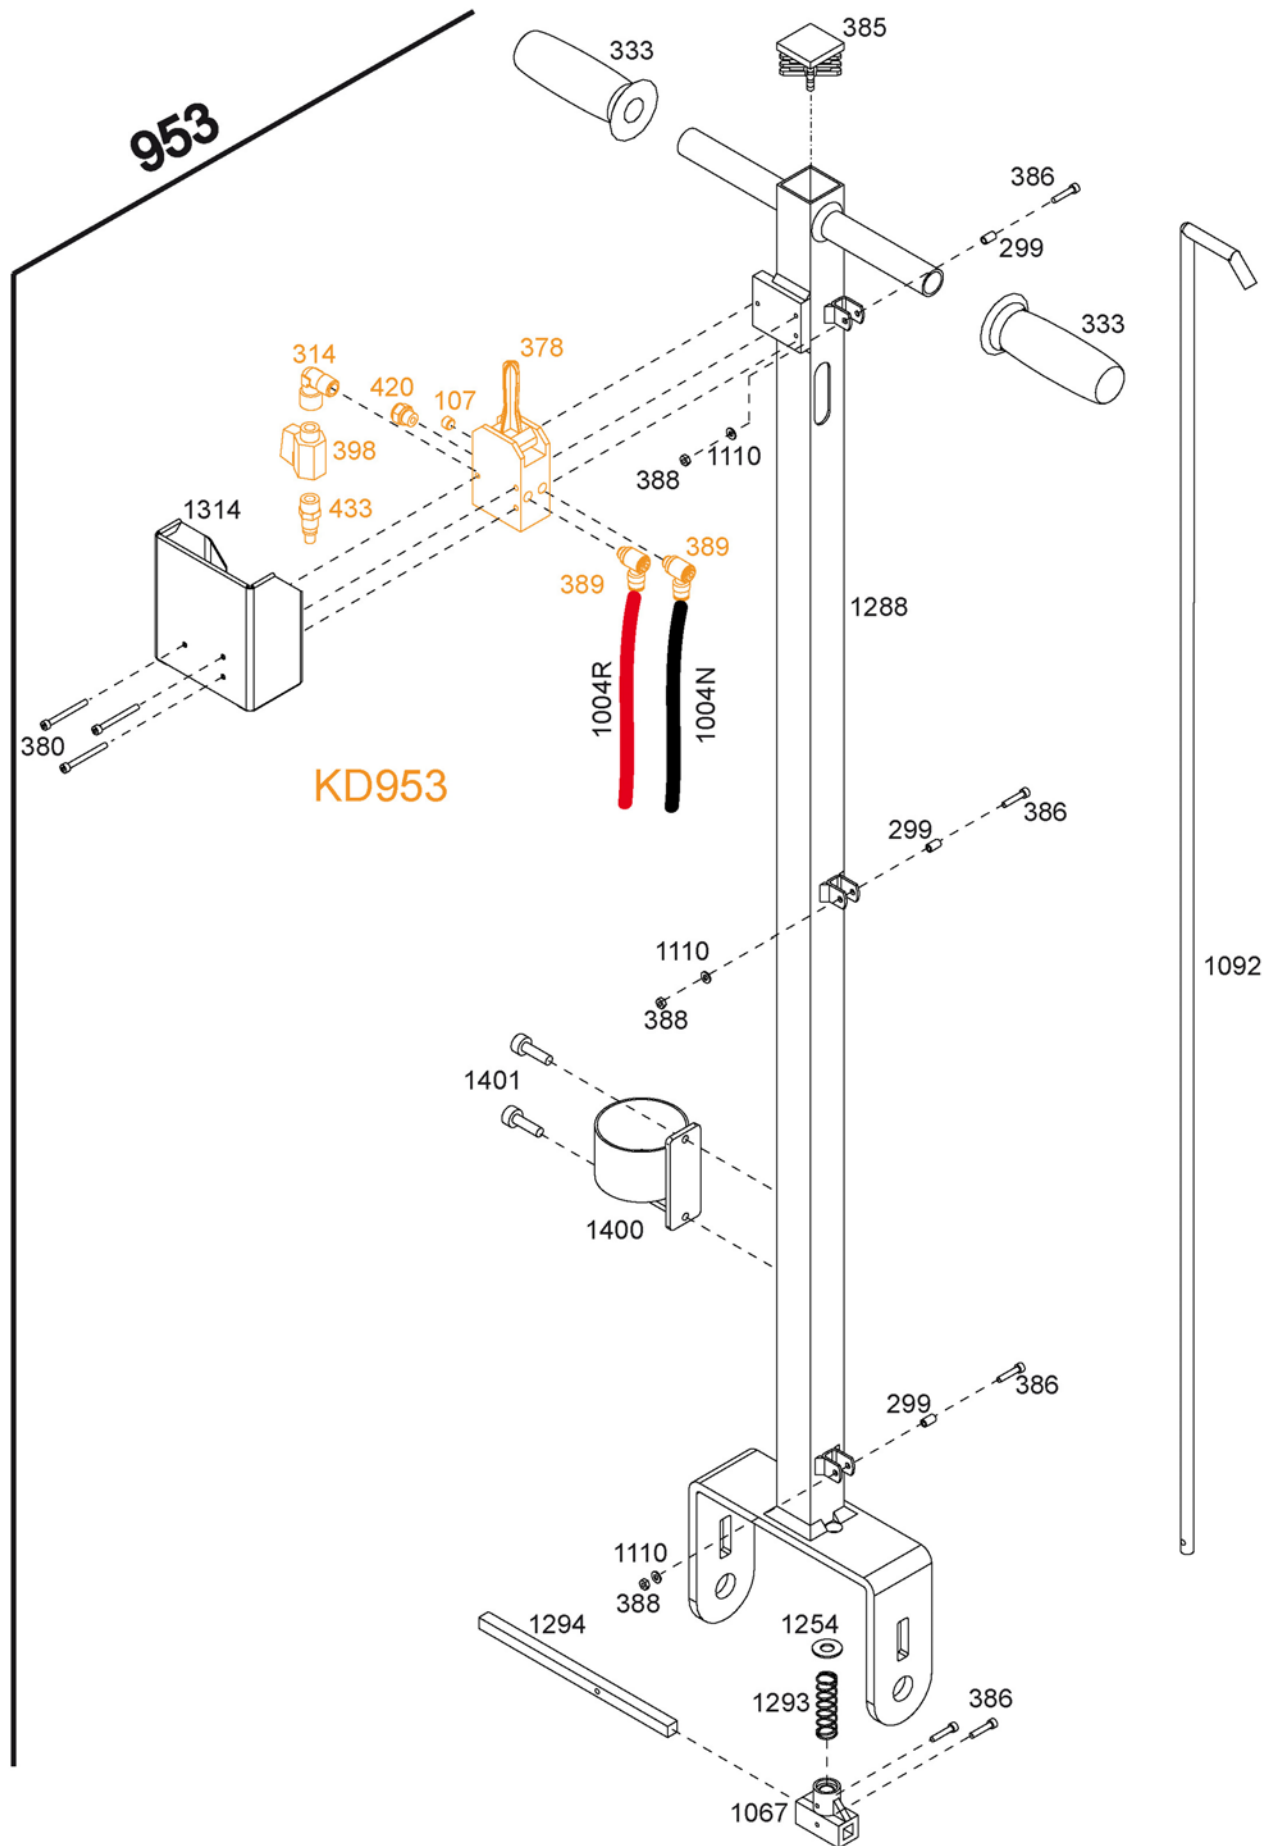

Equipment Supply Company

Parts Breakdown

YAK 66/33 Ton Jack

ESCO #92006

Model #92006 - Parts Breakdown

Model #92006 - Parts Breakdown

Model #92006 - Parts Breakdown

Model #92006 - Parts Breakdown

Model #92006 - Parts Breakdown

Model #92006 - Parts Breakdown

The Proper Tools To Keep Your Equipment **MOVING**

Scan this Code to Go to
the ESCO website

WWW.ESCO.NET

CONTACT INFO:

www.esco.net - info@esco.net