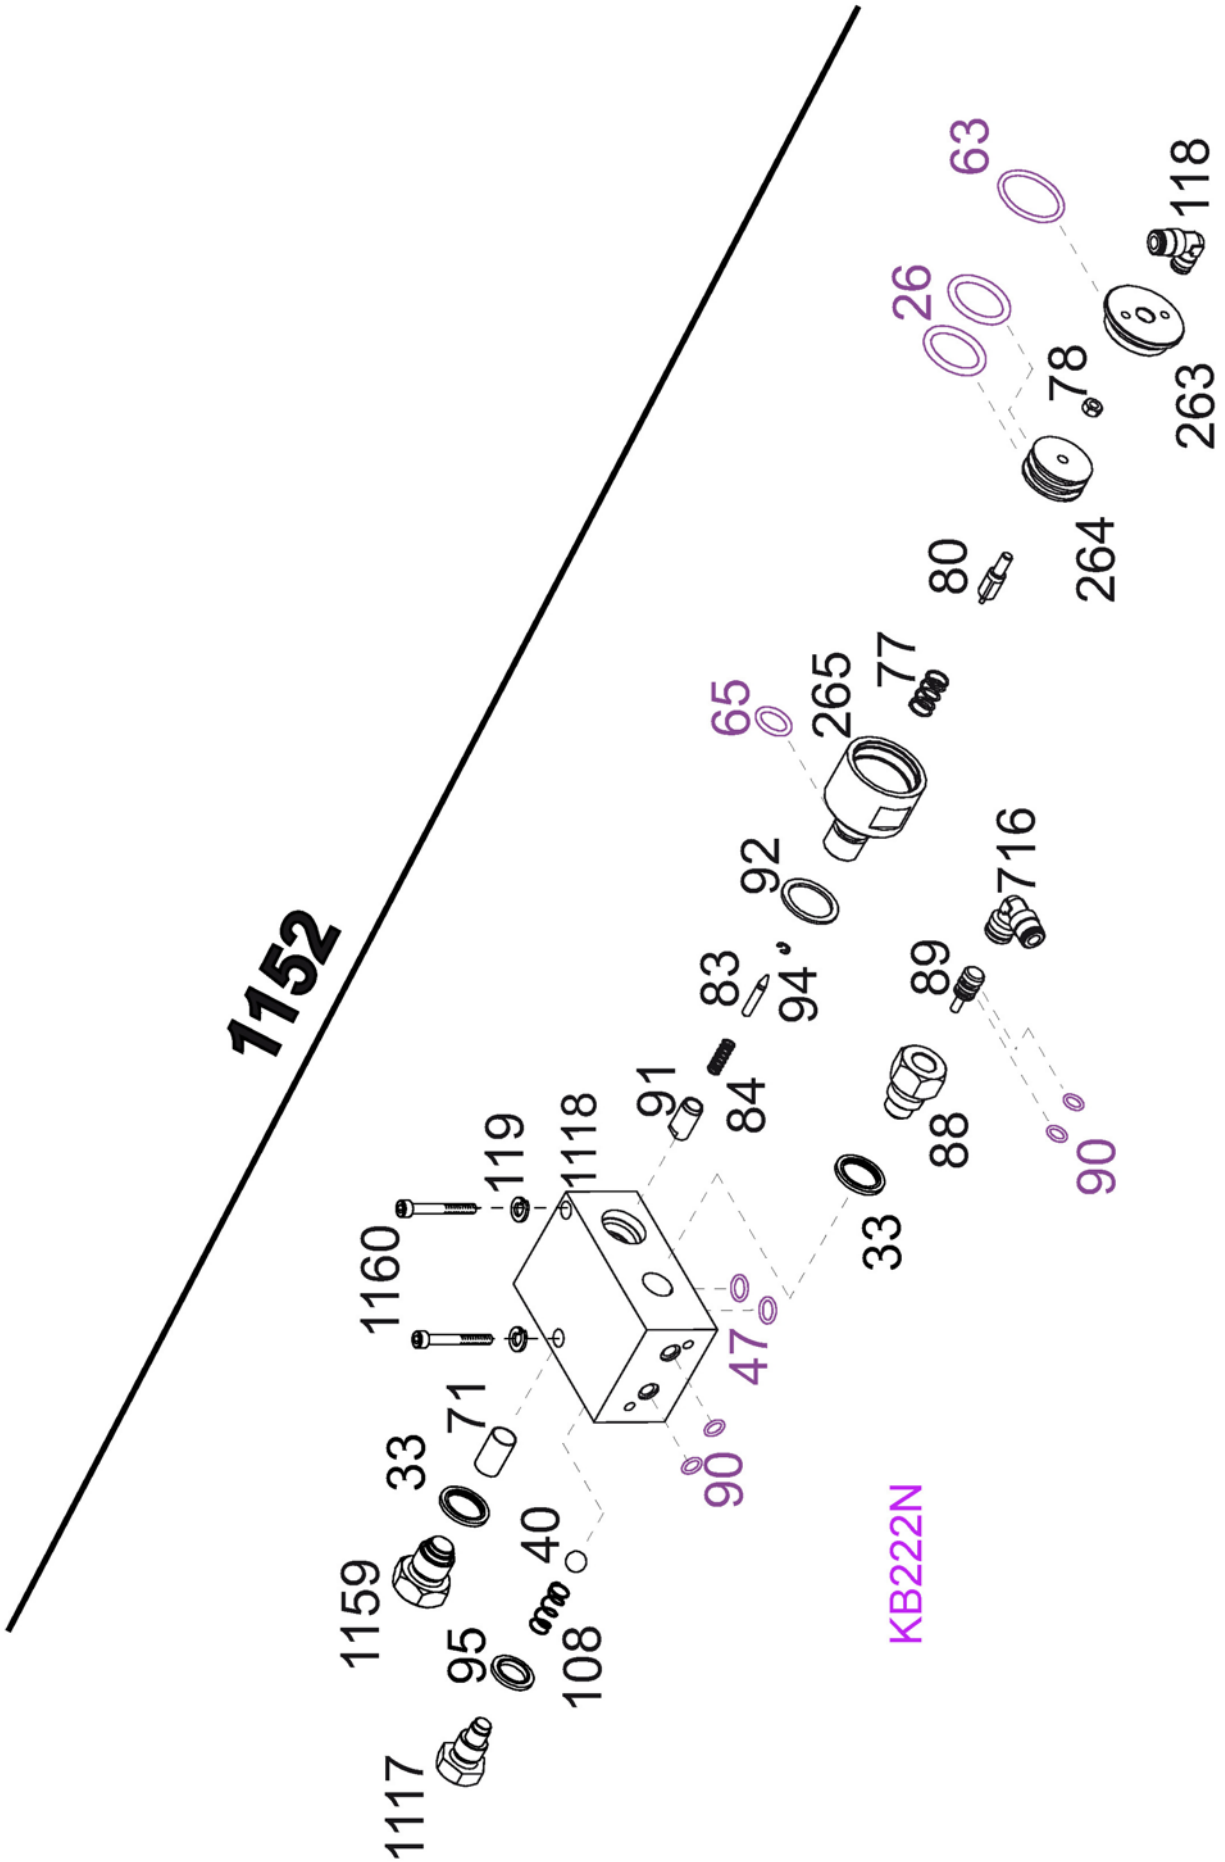

Equipment Supply Company

Parts Breakdown

YAK 66/33 Ton Jack

ESCO #92006

Model #92006 - Parts Breakdown

Model #92006 - Parts Breakdown

Model #92006 - Parts Breakdown

Model #92006 - Parts Breakdown

Model #92006 - Parts Breakdown

Model #92006 - Parts Breakdown

The Proper Tools To Keep Your Equipment **MOVING**

Scan this Code to Go to
the ESCO website

WWW.ESCO.NET

CONTACT INFO:

www.esco.net - info@esco.net