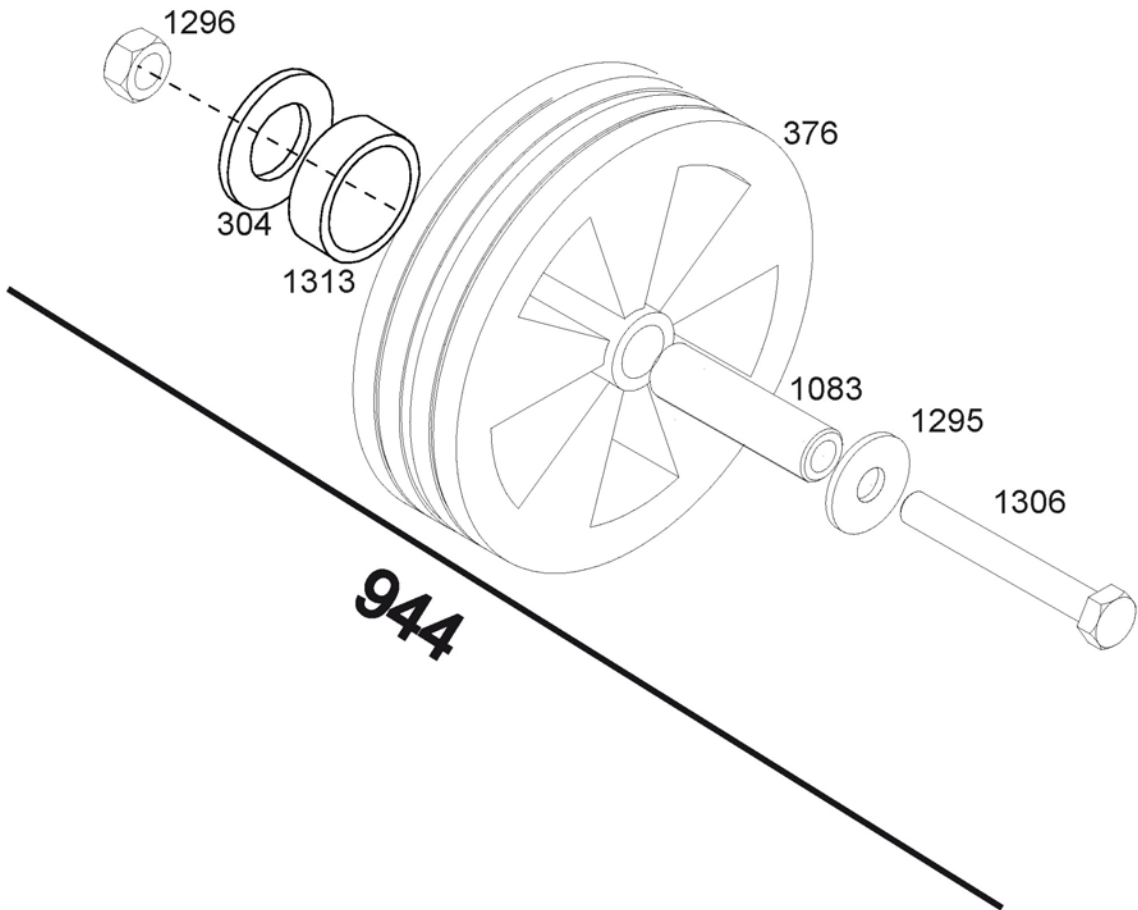

Equipment Supply Company

Parts Breakdown

YAK 66/33 Ton Jack

ESCO #92006

Model #92006 - Parts Breakdown

Model #92006 - Parts Breakdown

Model #92006 - Parts Breakdown

Model #92006 - Parts Breakdown

Model #92006 - Parts Breakdown

Model #92006 - Parts Breakdown

The Proper Tools To Keep Your Equipment **MOVING**

Scan this Code to Go to
the ESCO website

WWW.ESCO.NET

CONTACT INFO:

www.esco.net - info@esco.net