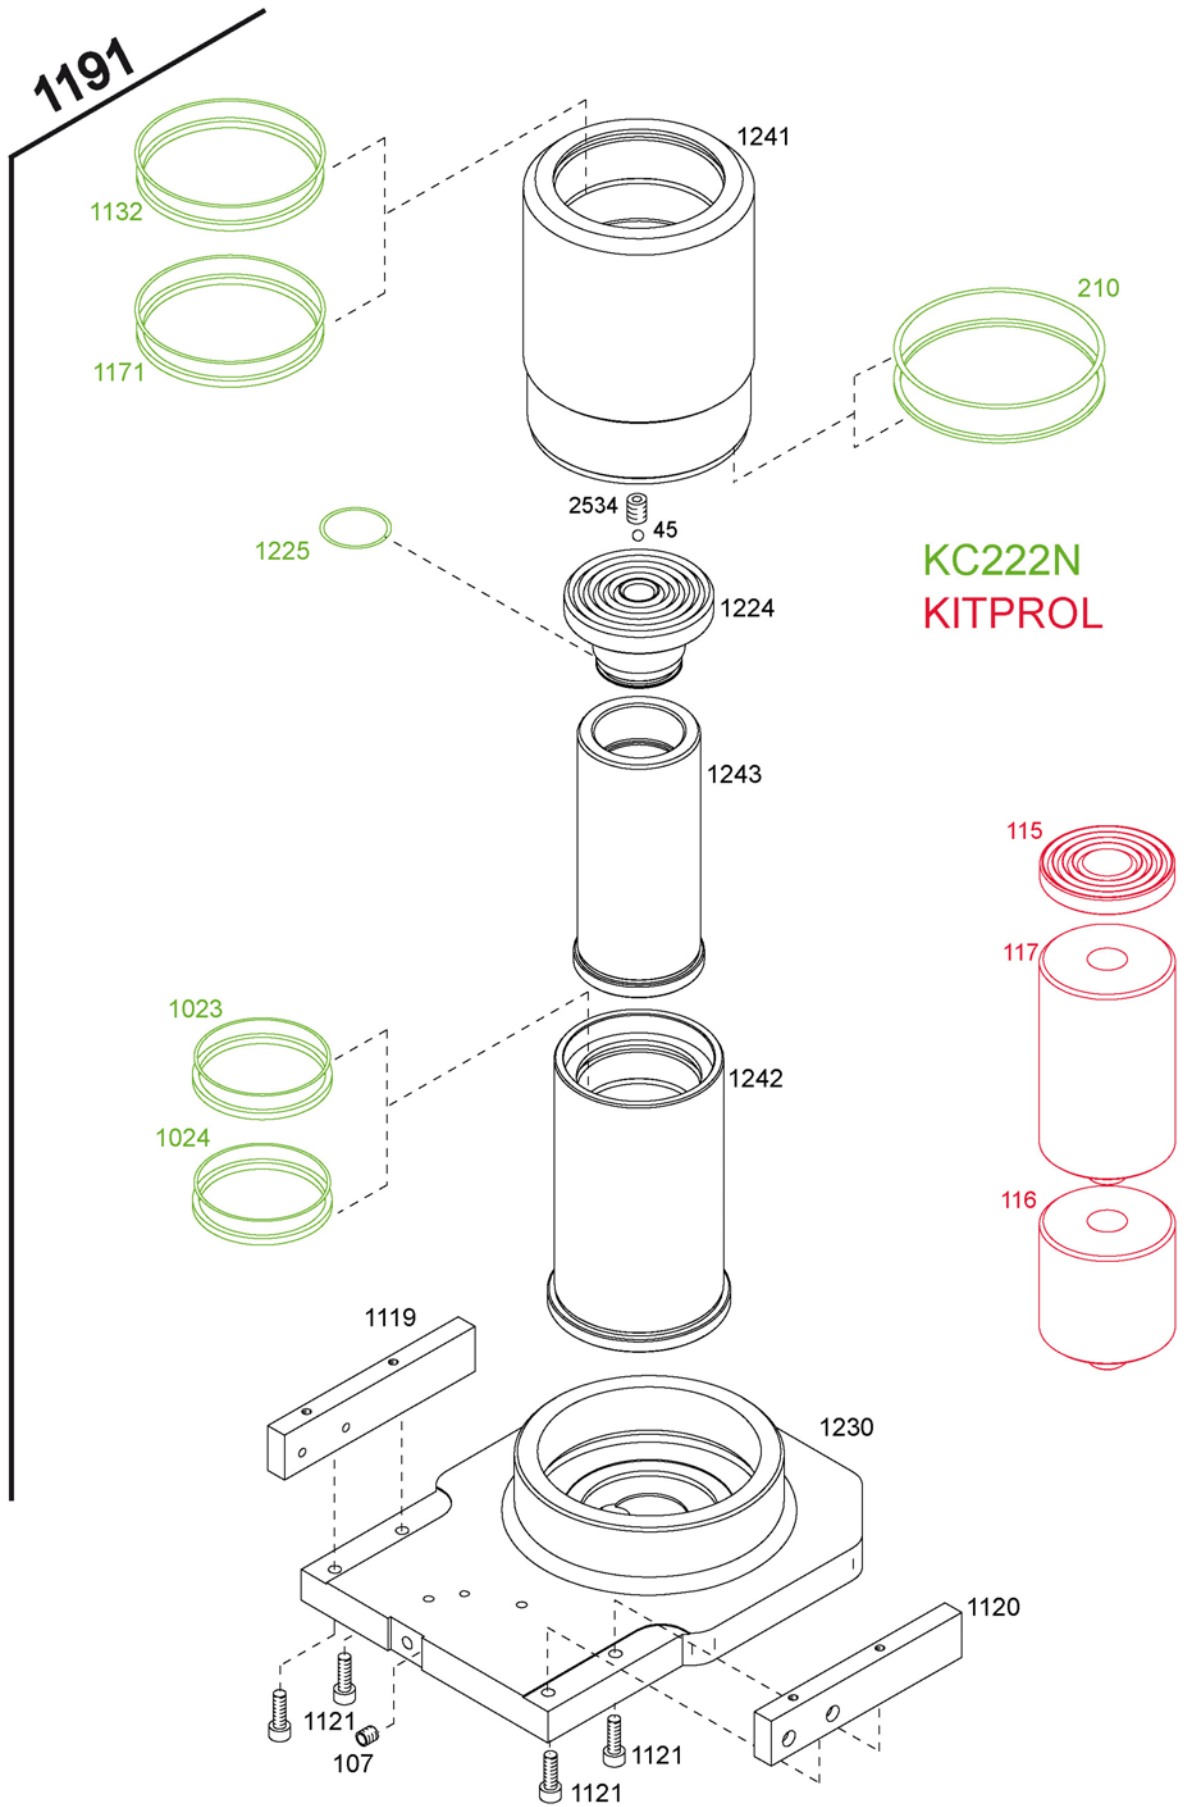

Equipment Supply Company

Parts Breakdown

YAK 66/33 Ton Jack

ESCO #92006

Model #92006 - Parts Breakdown

Model #92006 - Parts Breakdown

Model #92006 - Parts Breakdown

Model #92006 - Parts Breakdown

Model #92006 - Parts Breakdown

Model #92006 - Parts Breakdown

The Proper Tools To Keep Your Equipment **MOVING**

Scan this Code to Go to
the ESCO website

WWW.ESCO.NET

CONTACT INFO:

www.esco.net - info@esco.net