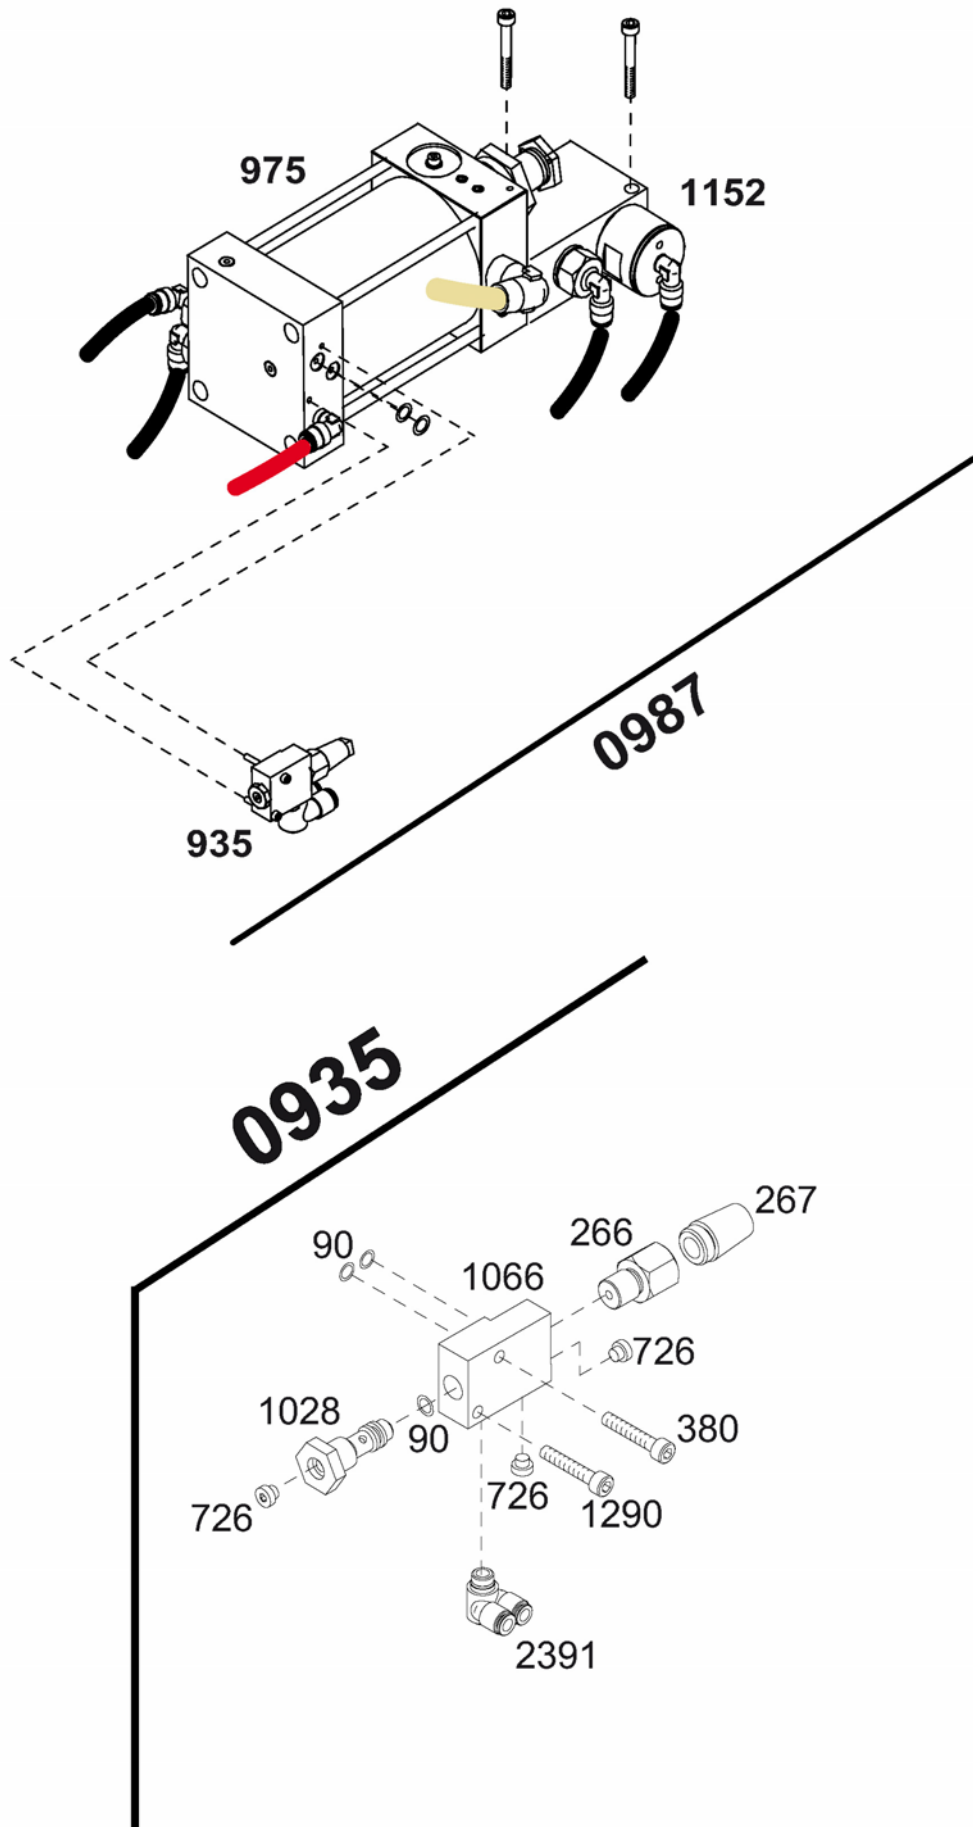

Equipment Supply Company

Parts Breakdown

YAK 66/33 Ton Jack

ESCO #92006

Model #92006 - Parts Breakdown

Model #92006 - Parts Breakdown

Model #92006 - Parts Breakdown

Model #92006 - Parts Breakdown

Model #92006 - Parts Breakdown

Model #92006 - Parts Breakdown

The Proper Tools To Keep Your Equipment **MOVING**

Scan this Code to Go to
the ESCO website

WWW.ESCO.NET

CONTACT INFO:

www.esco.net - info@esco.net