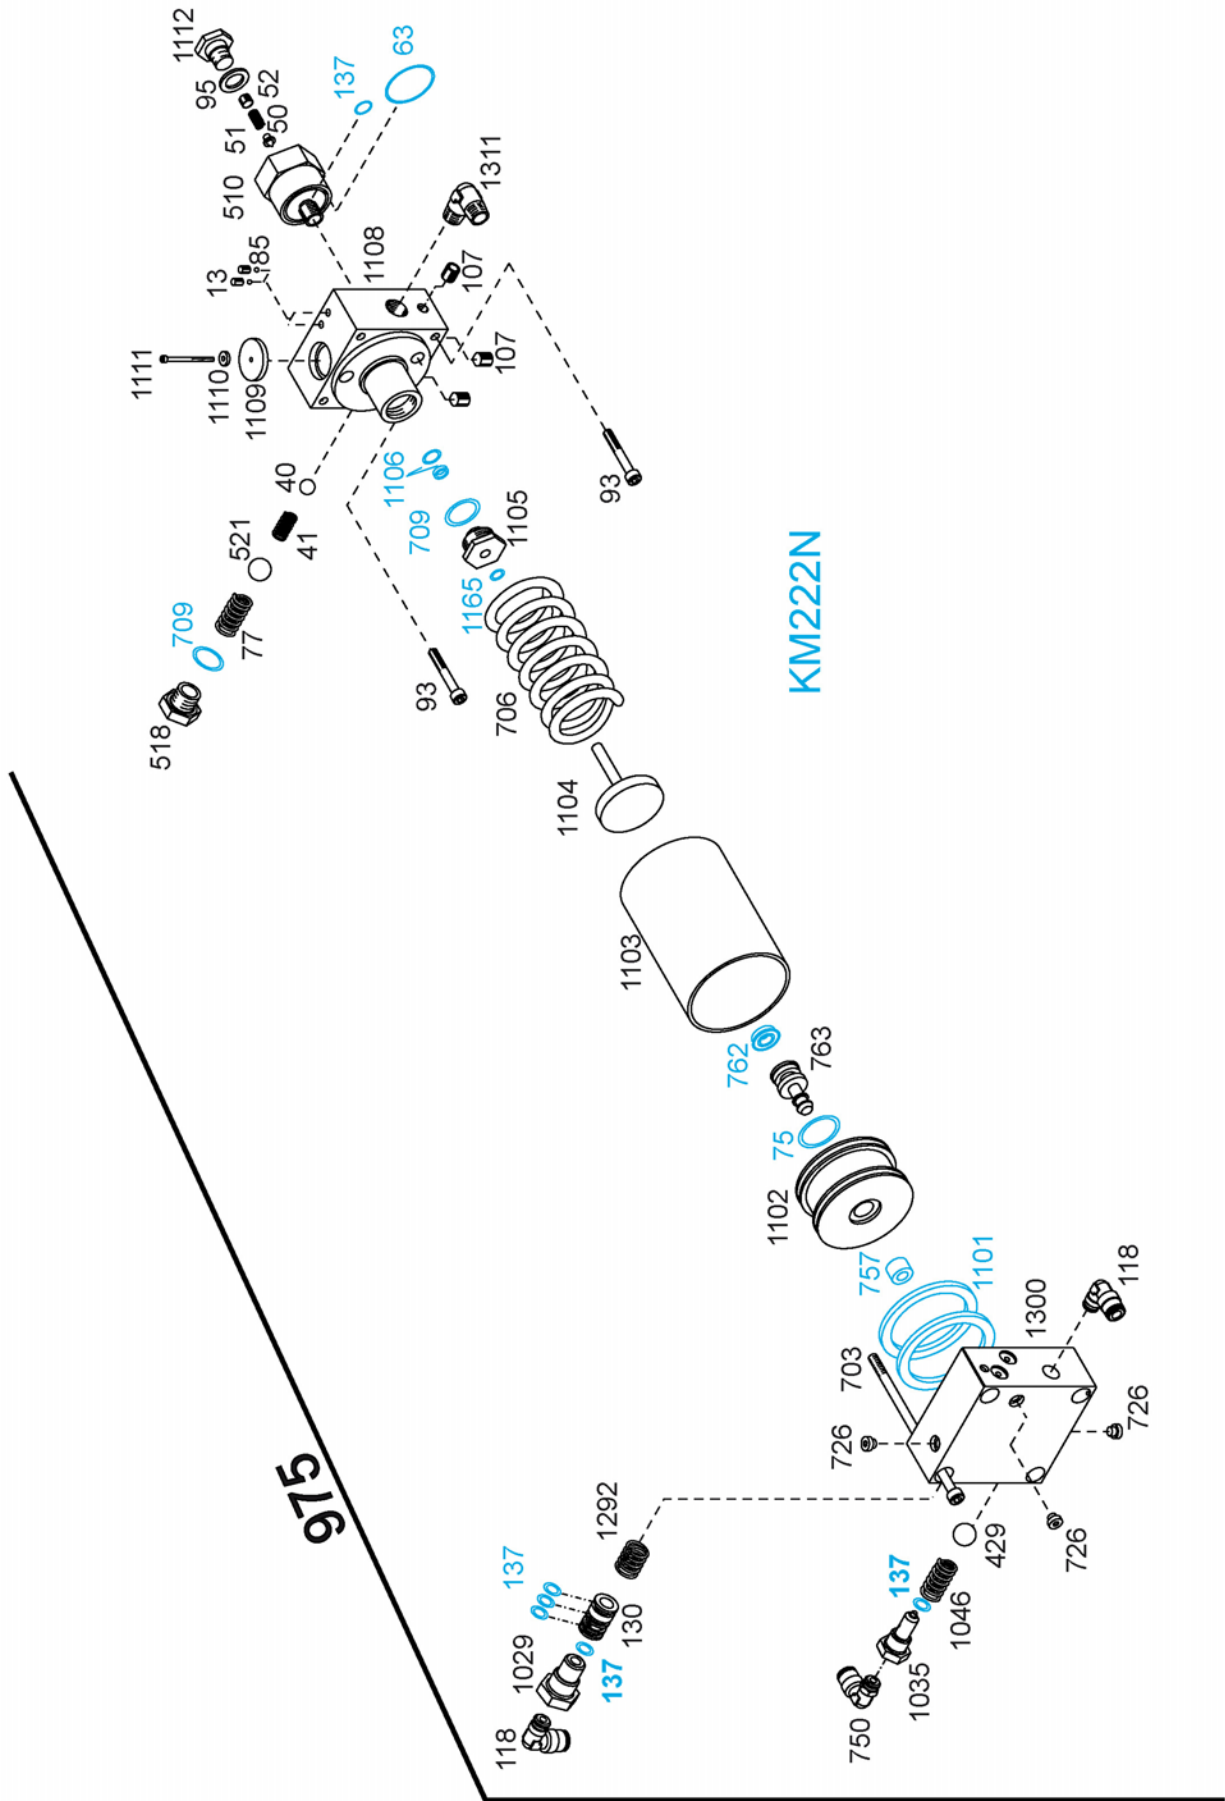

Equipment Supply Company

Parts Breakdown

YAK 66/33 Ton Jack

ESCO #92006

Model #92006 - Parts Breakdown

Model #92006 - Parts Breakdown

Model #92006 - Parts Breakdown

Model #92006 - Parts Breakdown

Model #92006 - Parts Breakdown

Model #92006 - Parts Breakdown

The Proper Tools To Keep Your Equipment **MOVING**

Scan this Code to Go to
the ESCO website

WWW.ESCO.NET

CONTACT INFO:

www.esco.net - info@esco.net

15270 Flight Path Drive

Brooksville, FL 34604

PH. 352.754.1117

Toll Free. 1.800.352.9852 (US, Canada Only)

Fax: 352.754.4508

ESCO - The Proper Tools to Keep Your Equipment Moving!

Stay Connected with ESCO...