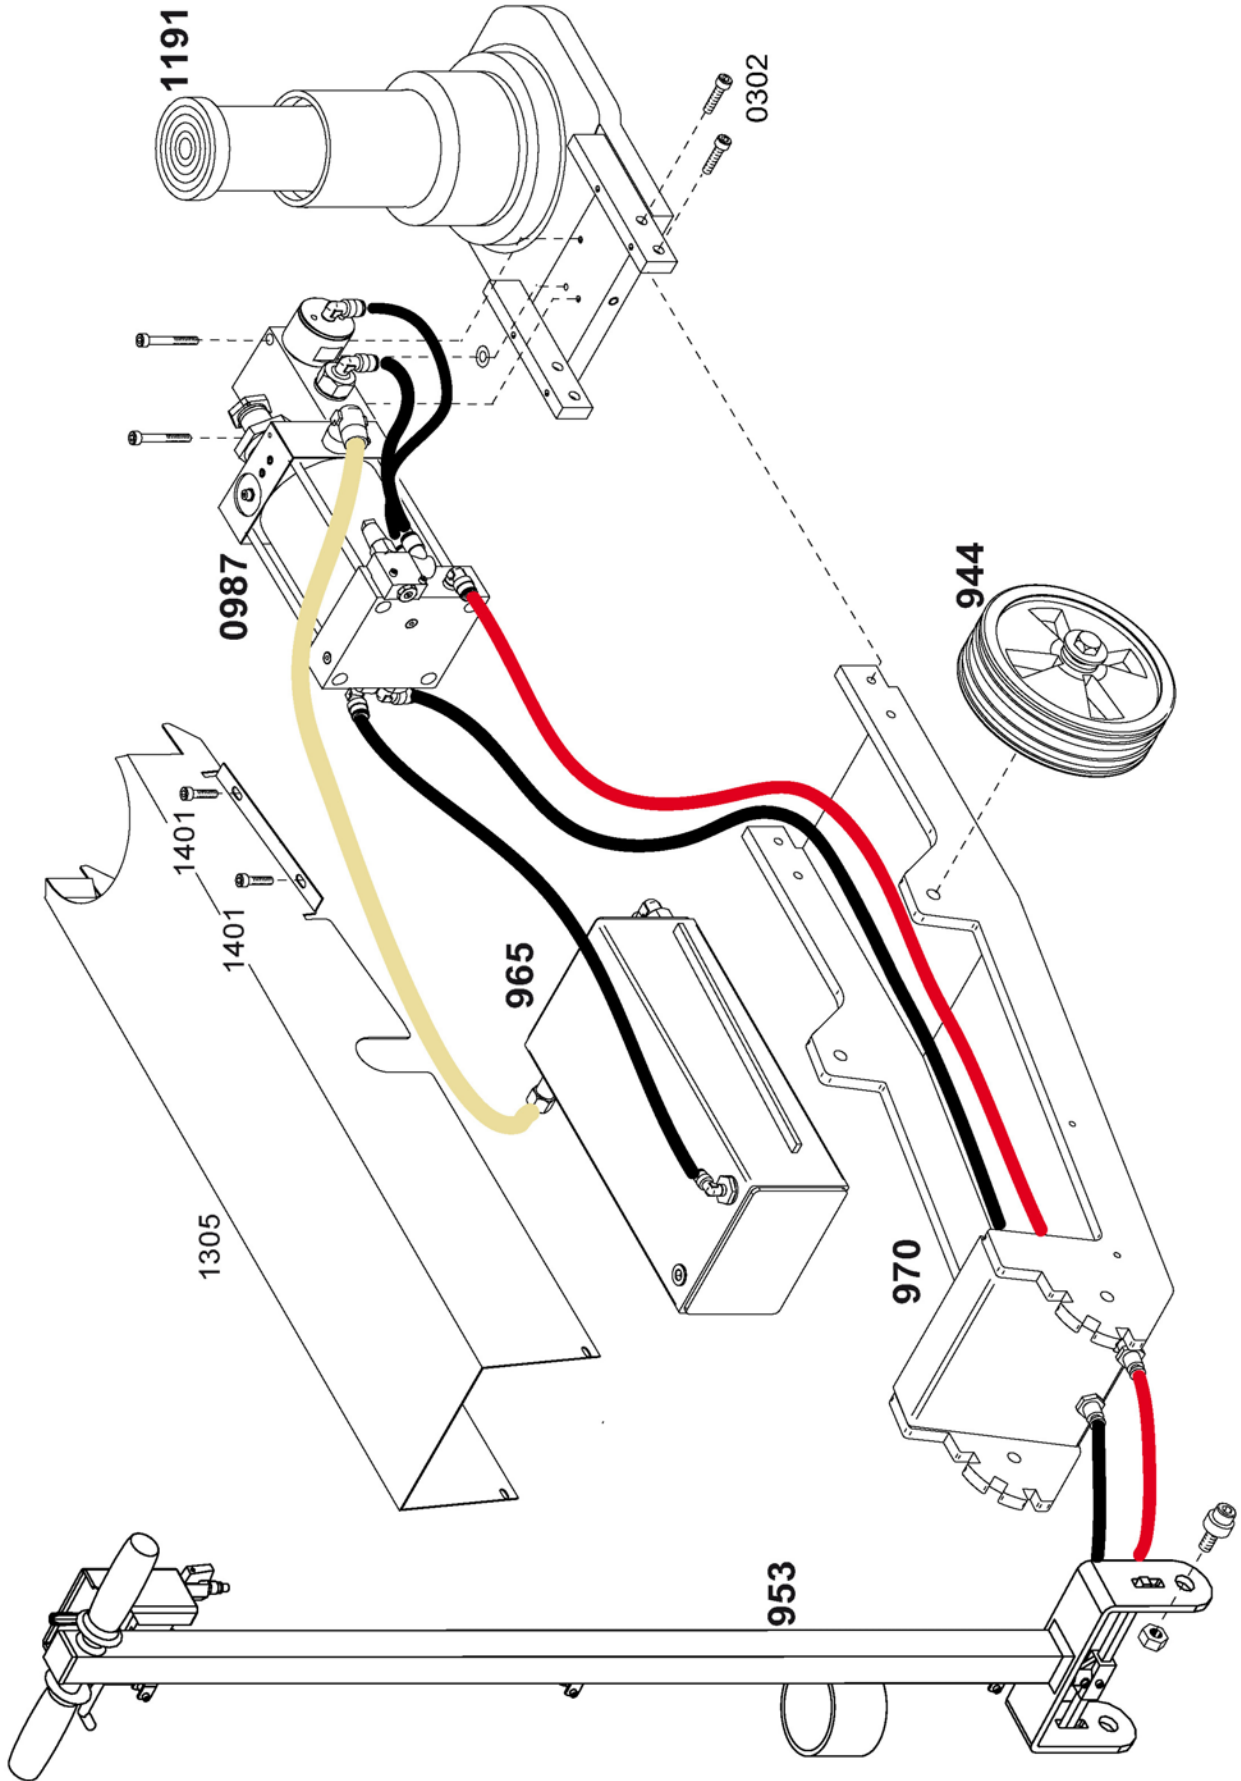

Equipment Supply Company

Parts Breakdown

YAK 66/33 Ton Jack

ESCO #92006

Model #92006 - Parts Breakdown

Model #92006 - Parts Breakdown

Model #92006 - Parts Breakdown

Model #92006 - Parts Breakdown

Model #92006 - Parts Breakdown

Model #92006 - Parts Breakdown

The Proper Tools To Keep Your Equipment **MOVING**

Scan this Code to Go to
the ESCO website

WWW.ESCO.NET

CONTACT INFO:

www.esco.net - info@esco.net