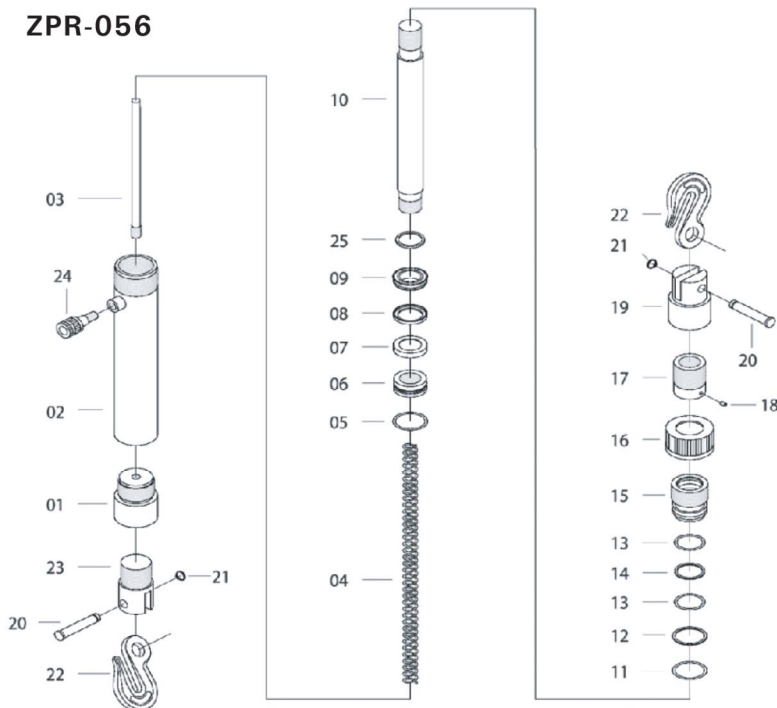

## ZPR-056

#	DESCRIPTION
01	Cylinder Base
02	Cylinder
03	Fixing Screw
04	Spring
05*	O-Ring
06	Bypass Bushing
07	Copper Bushing
08*	Back-Up Ring
09*	Cup Seal
10	Ram
11*	O-Ring
12*	Back-Up Ring
13*	O-Ring
14*	Back-Up Ring
15	Fasten Nut
16	Ram Sleeve
17	Adapter
18	Set Screw
19	Hook Connector
20	Pin
21*	Snap Ring
22	Hook
23	Hook Connector
24	Coupler
25	Washer
RP	Repair Kit (All Parts with *)

## ZPR-106

#	DESCRIPTION
01	Cylinder Base
02*	O-Ring
03	Cylinder
04	Fixing Screw
05	Spring
06	Nut
07*	O-Ring
08	Bypass Bushing
09*	Back-Up Ring
10*	Cup Seal
11*	Ram
12	Adapter
13*	O-Ring
14	Cylinder Top
15*	Cup Seal
16*	Wiper Seal
17	Hook Connector
18	Pin
19*	Snap Ring
20	Hook
21	Hook Connector
22	Coupler
RP	Repair Kits (All Parts with *)