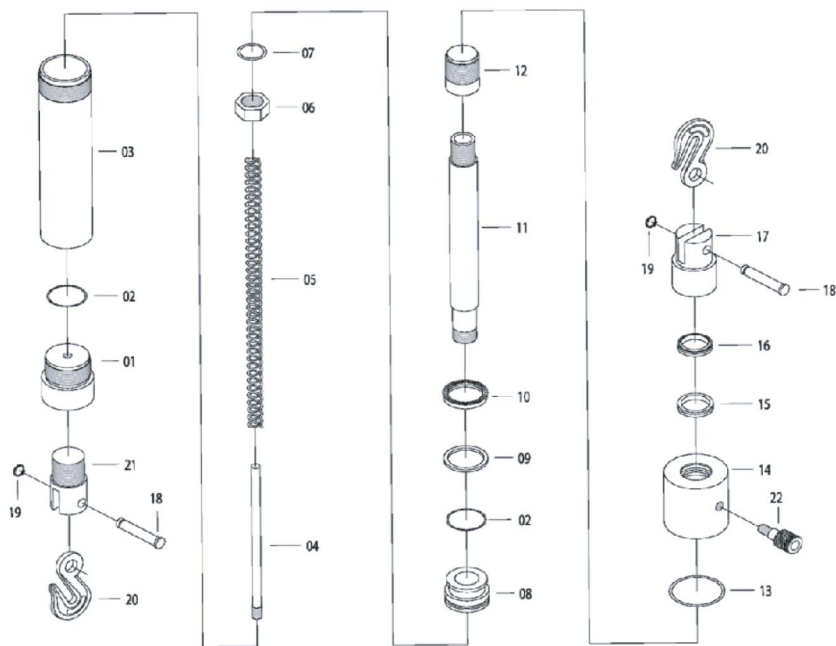

## ZPR-056

#	DESCRIPTION
01	Cylinder Base
02	Cylinder
03	Fixing Screw
04	Spring
05*	O-Ring
06	Bypass Bushing
07	Copper Bushing
08*	Back-Up Ring
09*	Cup Seal
10	Ram
11*	O-Ring
12*	Back-Up Ring
13*	O-Ring
14*	Back-Up Ring
15	Fasten Nut
16	Ram Sleeve
17	Adapter
18	Set Screw
19	Hook Connector
20	Pin
21*	Snap Ring
22	Hook
23	Hook Connector
24	Coupler
25	Washer
RP	Repair Kit (All Parts with *)

## ZPR-106

#	DESCRIPTION
01	Cylinder Base
02*	O-Ring
03	Cylinder
04	Fixing Screw
05	Spring
06	Nut
07*	O-Ring
08	Bypass Bushing
09*	Back-Up Ring
10*	Cup Seal
11*	Ram
12	Adapter
13*	O-Ring
14	Cylinder Top
15*	Cup Seal
16*	Wiper Seal
17	Hook Connector
18	Pin
19*	Snap Ring
20	Hook
21	Hook Connector
22	Coupler
RP	Repair Kits (All Parts with *)