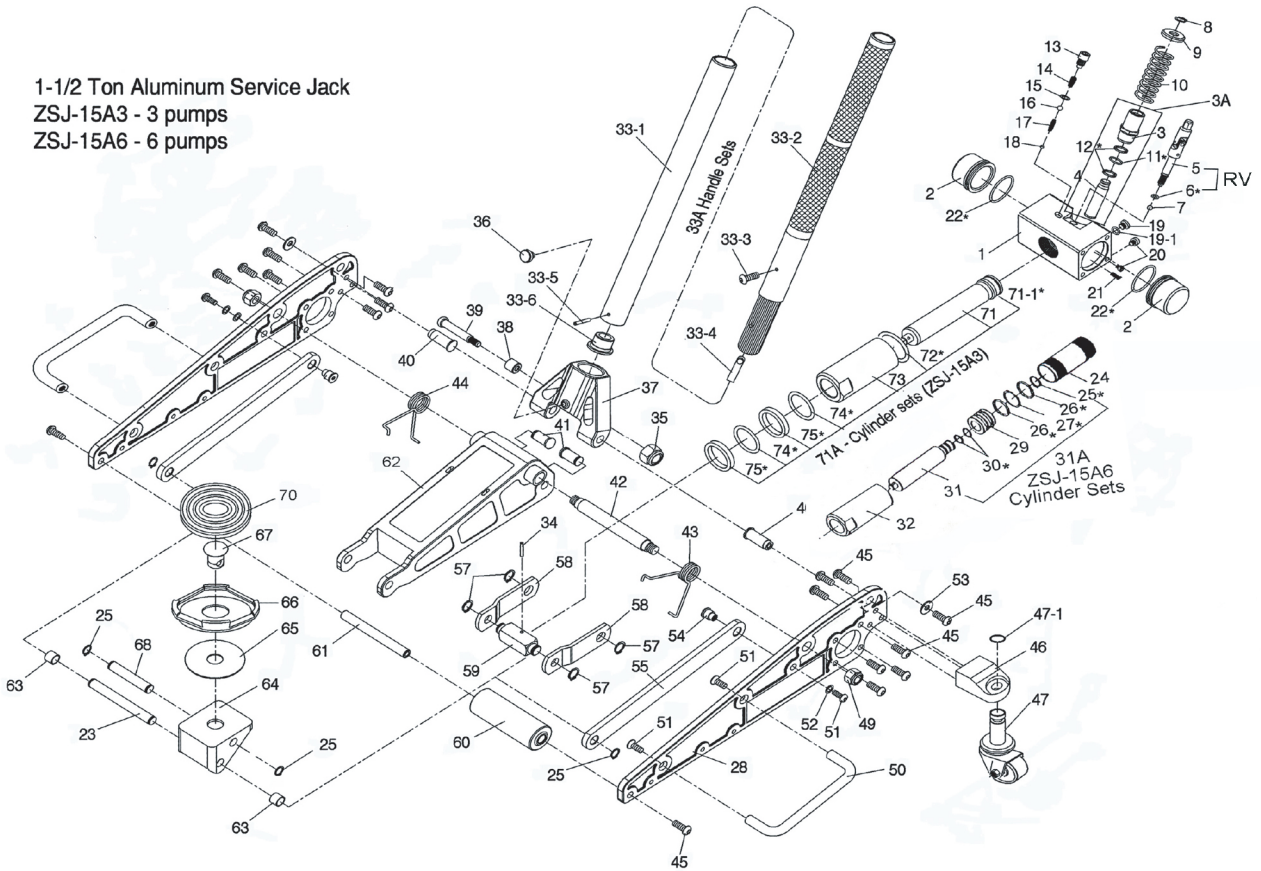

ZINKO

Hydraulic Jack

ZSJ-15A Series Parts Breakdown

Toll Free: 1-800-579-8088 Web: www.zinko.com

REV 010118 page 1 of 1

1-1/2 Ton Aluminum Service Jack
ZSJ-15A3 - 3 pumps
ZSJ-15A6 - 6 pumps

Part No.	Description
9040015A-01	Aluminum Base
9040015A-02	Oil Cover
9040015A-03	Piston Cylinder
9040015A-04	Piston
9040015A RV	Release Valve Assy
9040015A-06	*O-Ring P9
9040015A-07	Steel Ball 8mm
9040015A-08	C-Ring S20
9040015A-09	Piston Cover
9040015A-10	Piston Ext. Spring
9040015A-11	*Back Seal P22
9040015A-12	*O-Ring P22 (2pc)
9040015A-13	Screw (H)
9040015A-14	H-Spring
9040015A-15	Brass Wash
9040015A-16	Steel Ball 8mm
9040015A-17	L-Spring
9040015A-18	Steel Ball 5.5mm
9040015A-19	Oil Screw
9040015A-20	Lock Screw
9040015A-21	Oil Net
9040015A-22	*O-Ring G55 (2pc)
9040015A-23	Saddle Base Axis (Long)
9040015A-24	Hydraulic Cylinder
9040015A-25	C-Ring S16
9040015A-26	*O-Ring P30 (2pc)
9040015A-27	*Back Seal P30

Part No.	Description
9040015A-28	Left Frame
9040015A-29	Bush
9040015A-30	*O-Ring P12 (2pc)
9040015A-31	Cylinder
9040015A-31A	Cylinder Sets (6 pumps)
9040015A-32	Aluminum Bar
9040015A-33A	Handle Sets
9040015A-35	Nut
9040015A-36	Handle Base Screw
9040015A-37	Handle Base
9040015A-38	Piston Roll Wheel
9040015A-39	Spring Pin 8
9040015A-40	Handle Base Axis
9040015A-41	Pull Rod Axis
9040015A-42	Raise Arm's Axis
9040015A-43	Turn Spring (Right)
9040015A-44	Turn Spring (Left)
9040015A-45	Screw M10-25
9040015A-46	Rear Wheel Saddle
9040015A-47	Rear Wheel Assy
9040015A-48	Screw M6-8
9040015A-49	Screw Bush M6-8
9040015A-50	Handle Bar
9040015A-51	Screw M8-25
9040015A-52	Washer 8-12