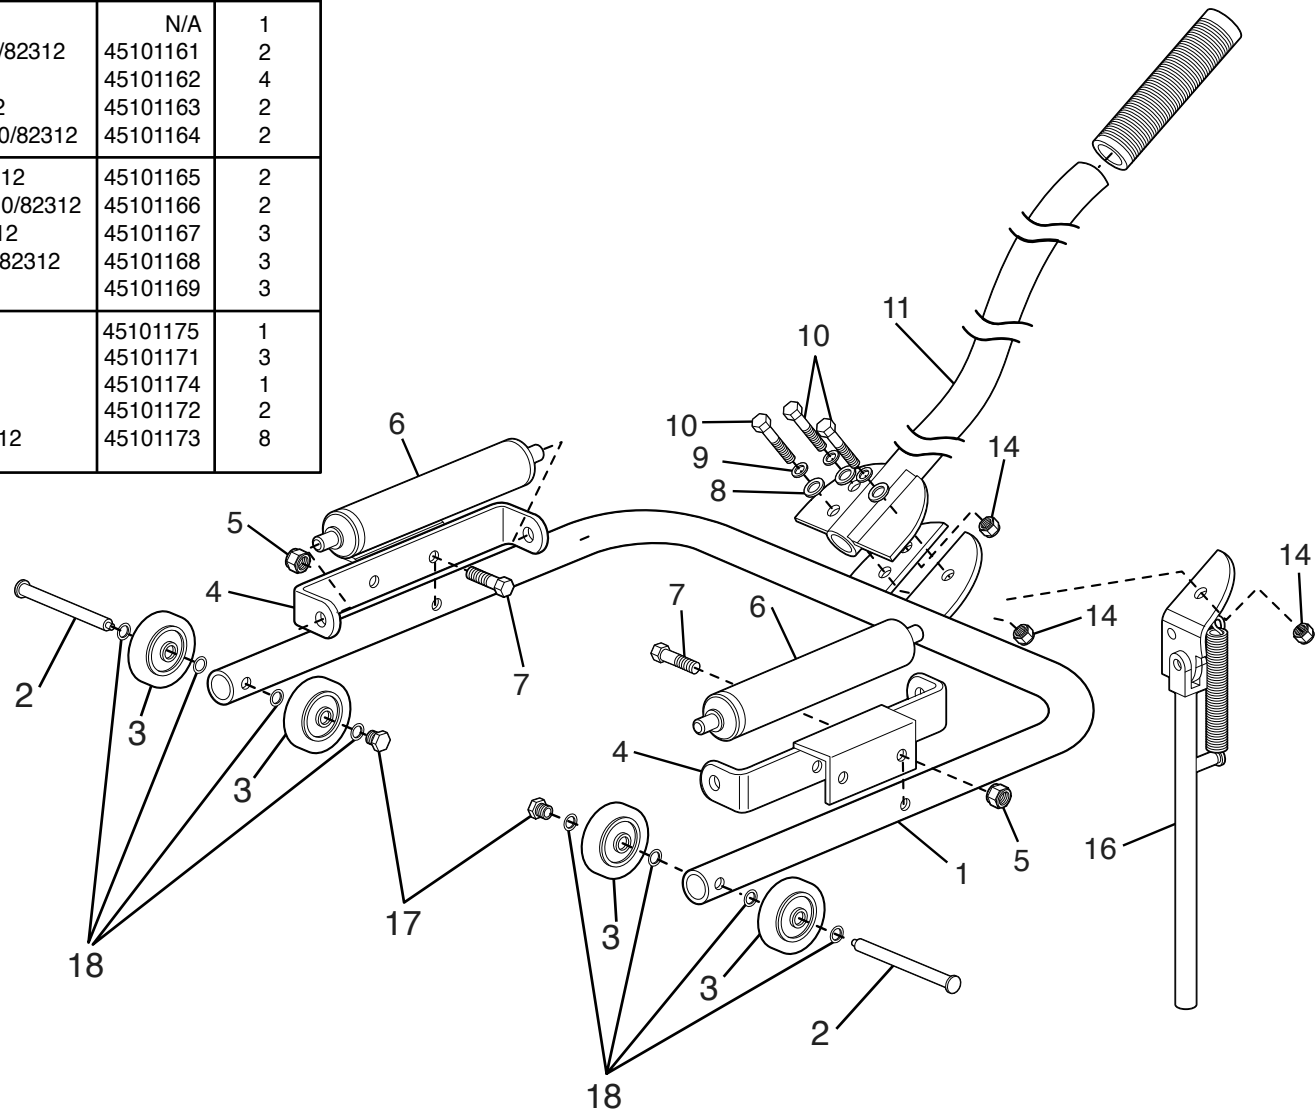

INDEX NO.	DESCRIPTION	PART NO.	REQ'D NO.
1	Frame for 82312	N/A	1
2	Axle Bolt for Wheels for 82310/82312	45101161	2
3	Wheels for 82310/82312	45101162	4
4	Roller Bracket for 82310/82312	45101163	2
5	Nut for Roller Bracket for 82310/82312	45101164	2
6	Roller Assembly for 82310/82312	45101165	2
7	Bolt for Roller Bracket for 82310/82312	45101166	2
8	Handle Washer for 82310/82312	45101167	3
9	Handle Lockwasher for 82310/82312	45101168	3
10	Handle Bolt for 82310/82312	45101169	3
11	Handle for 82312	45101175	1
14	Handle Nut for 82310/82312	45101171	3
16	Kickstand Assembly for 82312	45101174	1
17	Axle Nut for 82310/82312	45101172	2
18	Wheel Washers for 82310/82312	45101173	8

2021

REPLACEMENT  
PARTS

MODEL NO.  
82312

CAPACITY

DESCRIPTION  
WIDE SINGLE TIRE HANDLER DOLLY