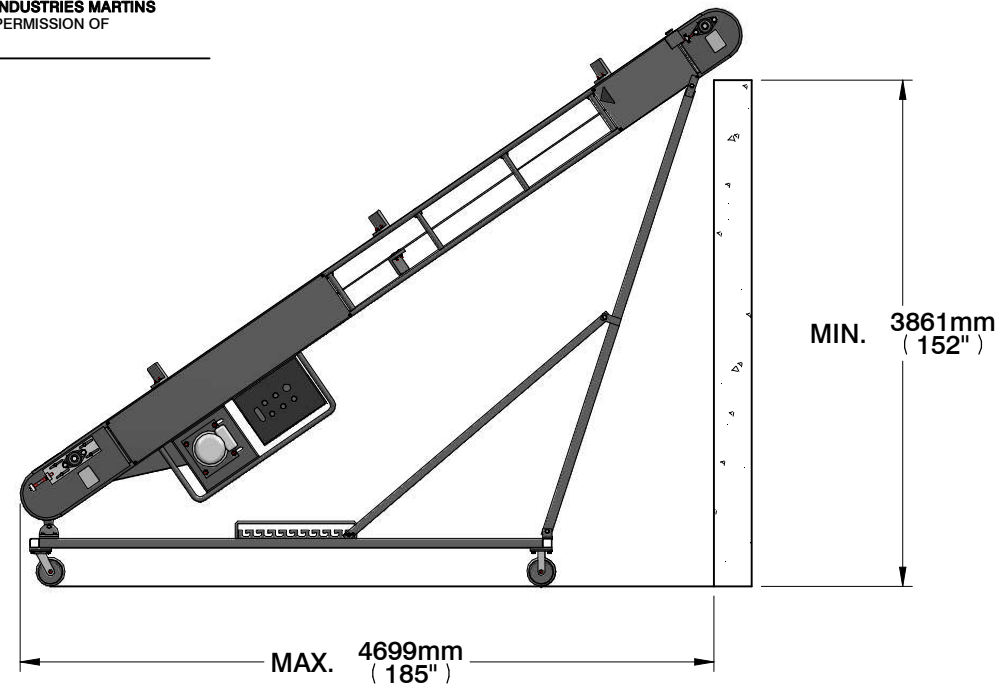

WEIGHT (stand only)

178 kg / 394 lb

THIS DRAWING AND THE INFORMATION CONTAINED IN THIS DOCUMENT IS THE PROPERTY OF INDUSTRIES MARTINS INC. AND SHALL NOT BE REPRODUCED, COPIED, MODIFIED, OR USED WITHOUT THE WRITTEN PERMISSION OF INDUSTRIES MARTINS INC.

TC-21

TC-24