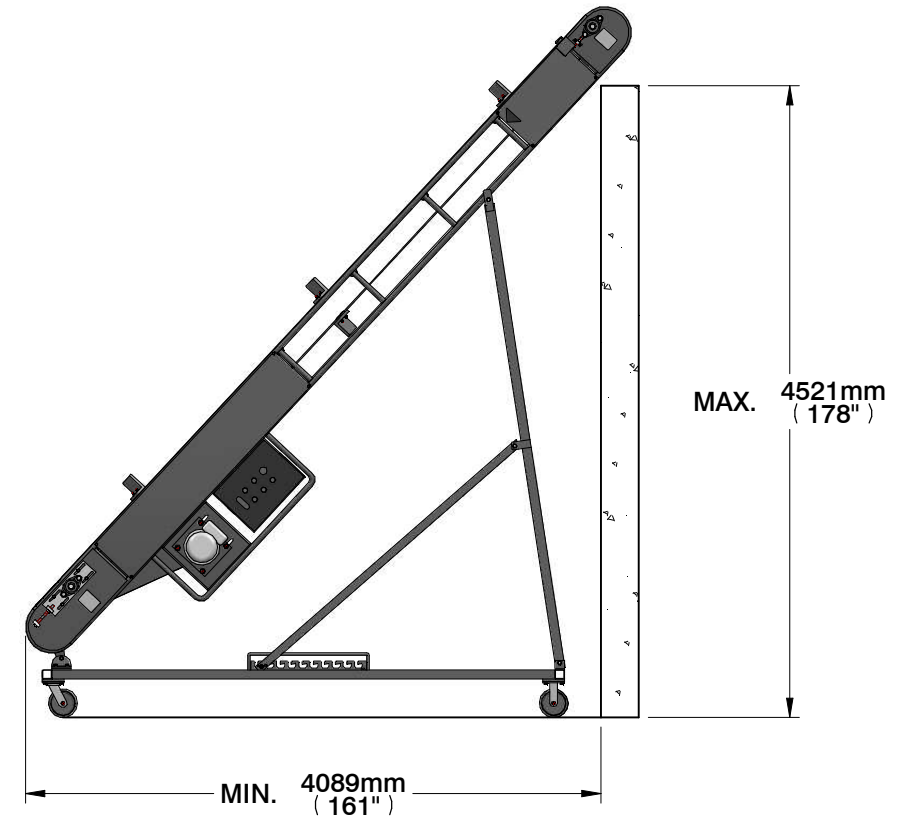

WEIGHT (stand only)

178 kg / 394 lb

THIS DRAWING AND THE INFORMATION CONTAINED IN THIS DOCUMENT IS THE PROPERTY OF INDUSTRIES MARTINS INC. AND SHALL NOT BE REPRODUCED, COPIED, MODIFIED, OR USED WITHOUT THE WRITTEN PERMISSION OF INDUSTRIES MARTINS INC.

TC-21

TC-24