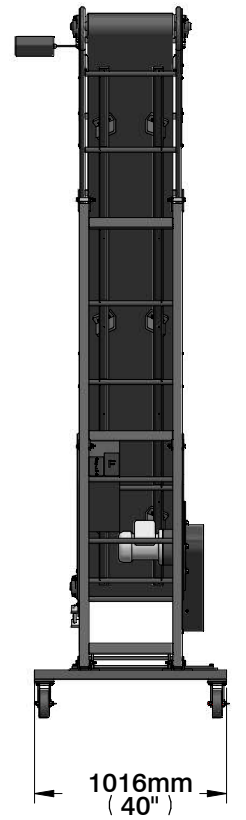

WEIGHT (stand only)

178 kg / 394 lb

THIS DRAWING AND THE INFORMATION CONTAINED IN THIS DOCUMENT IS THE PROPERTY OF INDUSTRIES MARTINS INC. AND SHALL NOT BE REPRODUCED, COPIED, MODIFIED, OR USED WITHOUT THE WRITTEN PERMISSION OF INDUSTRIES MARTINS INC.

TC-21

TC-24