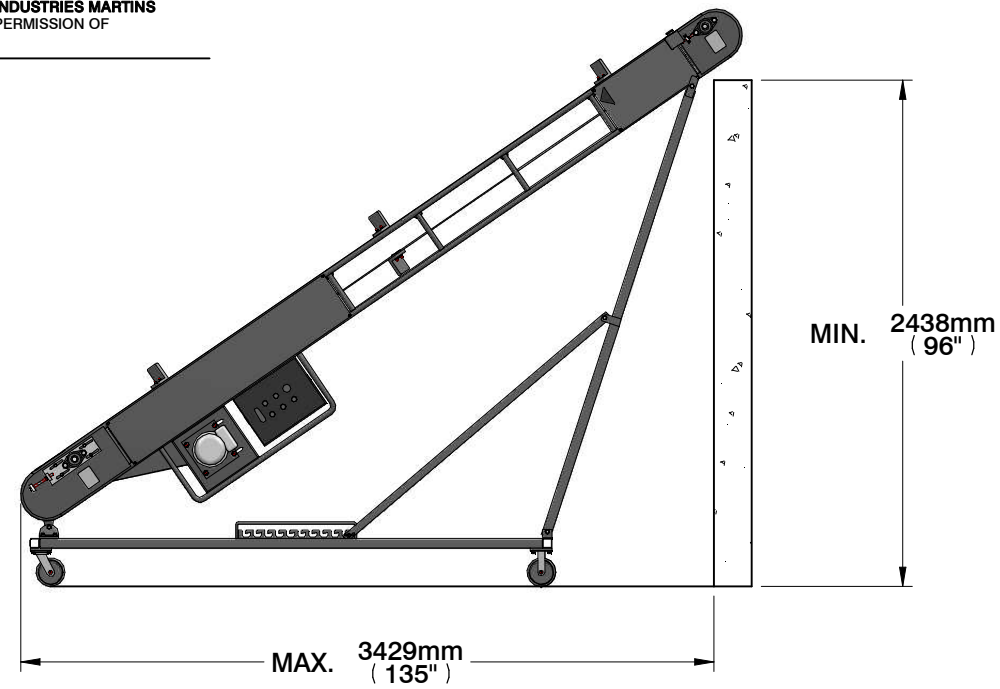

WEIGHT (stand only)

123 kg / 273 lb

THIS DRAWING AND THE INFORMATION CONTAINED IN THIS DOCUMENT IS THE PROPERTY OF INDUSTRIES MARTINS INC. AND SHALL NOT BE REPRODUCED, COPIED, MODIFIED, OR USED WITHOUT THE WRITTEN PERMISSION OF INDUSTRIES MARTINS INC.

TC-15

TC-18