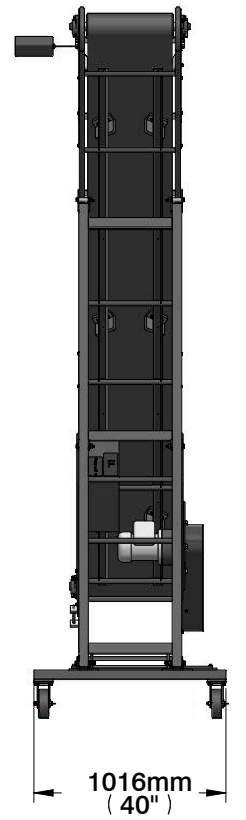

WEIGHT (stand only)

123 kg / 273 lb

THIS DRAWING AND THE INFORMATION CONTAINED IN THIS DOCUMENT IS THE PROPERTY OF INDUSTRIES MARTINS INC. AND SHALL NOT BE REPRODUCED, COPIED, MODIFIED, OR USED WITHOUT THE WRITTEN PERMISSION OF INDUSTRIES MARTINS INC.

TC-15

TC-18