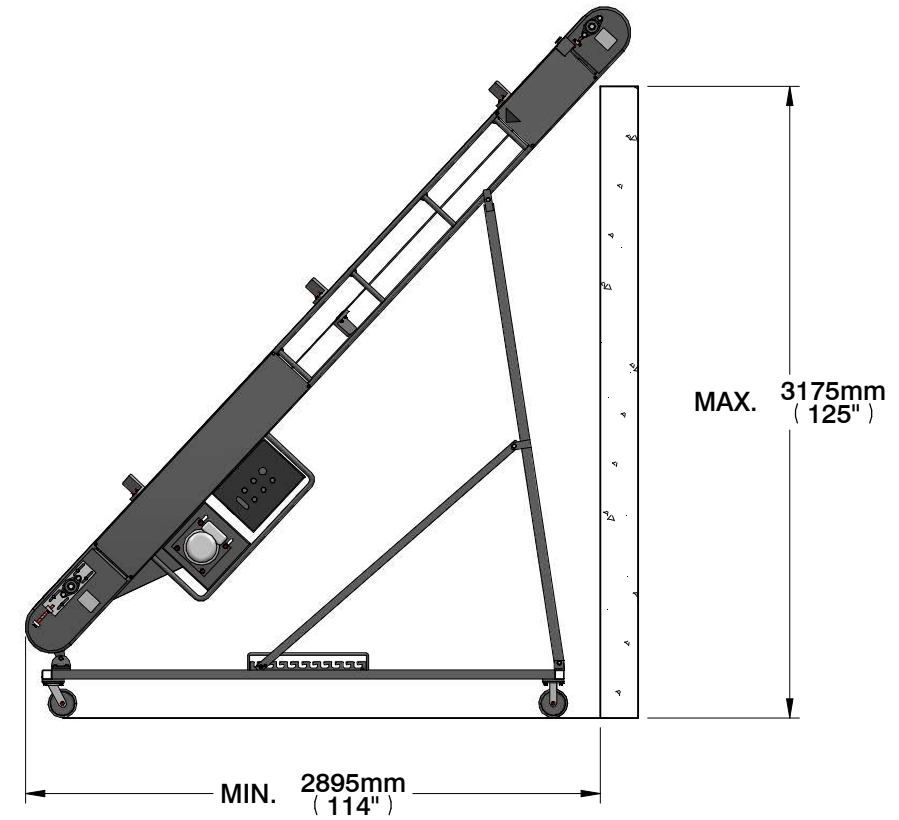

WEIGHT (stand only)

123 kg / 273 lb

THIS DRAWING AND THE INFORMATION CONTAINED IN THIS DOCUMENT IS THE PROPERTY OF INDUSTRIES MARTINS INC. AND SHALL NOT BE REPRODUCED, COPIED, MODIFIED, OR USED WITHOUT THE WRITTEN PERMISSION OF INDUSTRIES MARTINS INC.

TC-15

TC-18