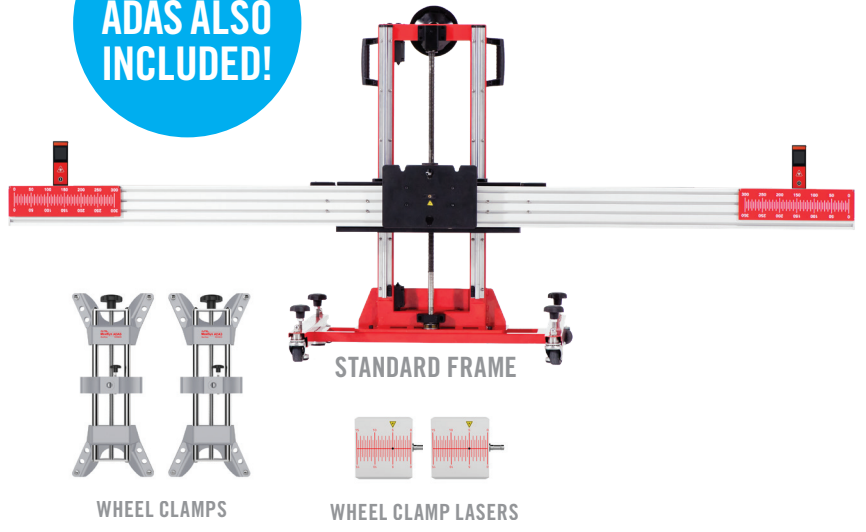

AUTEL® MaxiSYS

COMMERCIAL VEHICLE

ADAS LDW CALIBRATIONS

PERFORM STATIONARY CALIBRATIONS ON LIGHT DUTY VEHICLES, CLASS 1-3

PART NO: CVALDW

CV ADAS LDW

INCLUDES STANDARD FRAME, PARTS AND TARGETS

LANE DEPARTURE WARNING 

DIGITAL ADAS ALSO INCLUDED!

PART NO: CVALDWT

CV ADAS LDW T

INCLUDES STANDARD FRAME, PARTS, TARGETS PLUS MS909CV ADAS SOFTWARE INCLUDED WITH MS909CV

Upgraded Hardware
Intelligent Diagnostics
Battery Analysis
ADAS Calibration