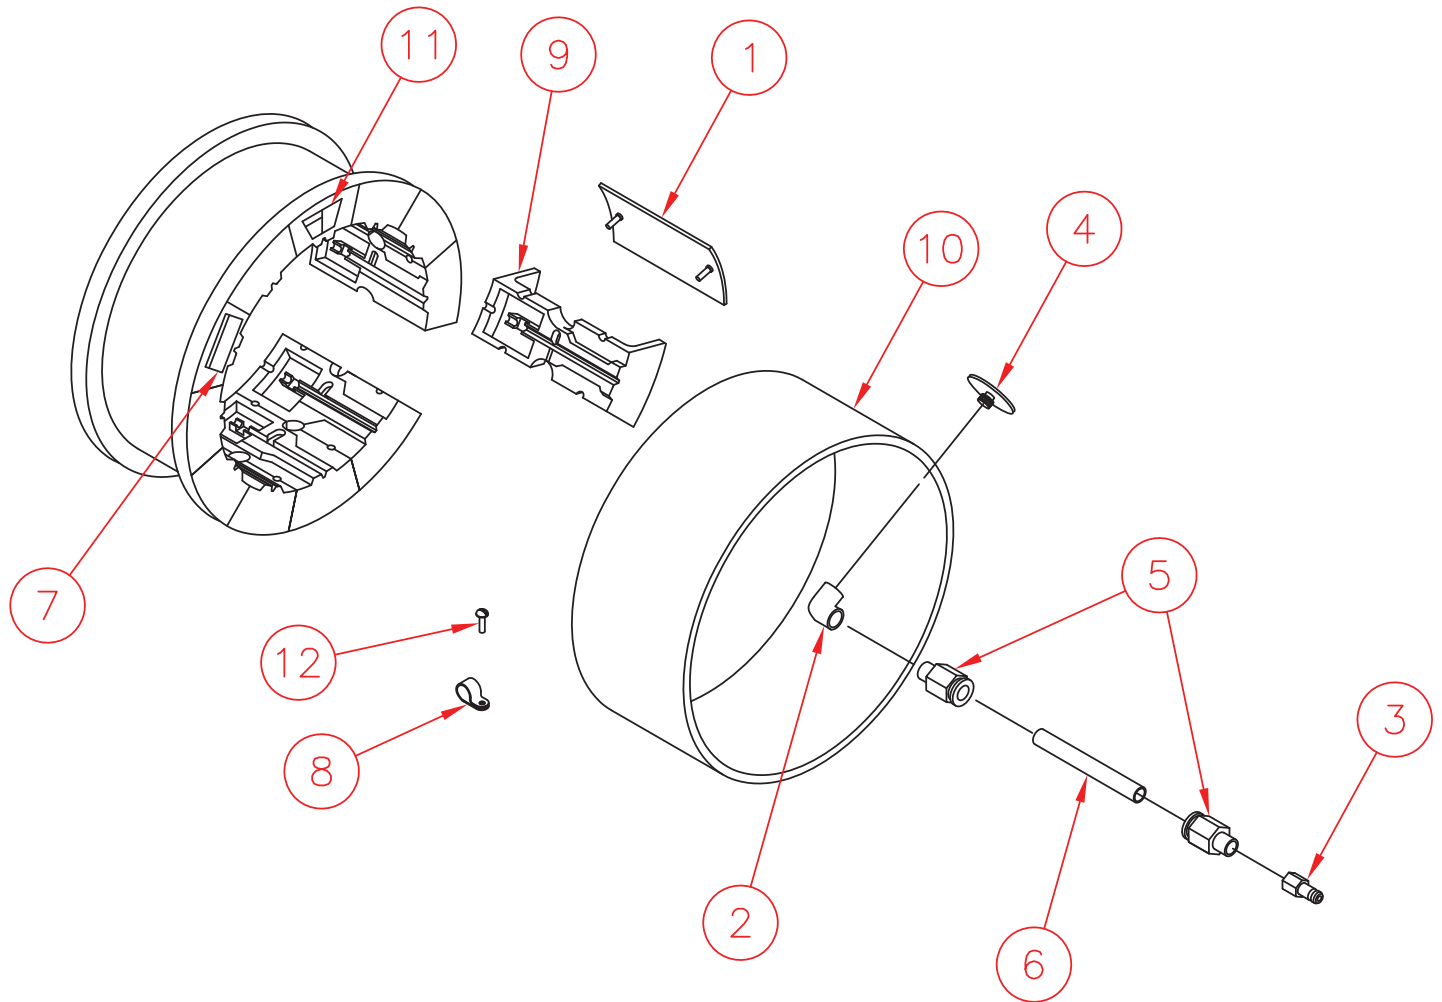

#14.710 EXPANDABLE RIM

02.20.2019

14" x 17" x 10"

REPAIR PARTS

No.	Description	Part No.	Qty.	No.	Description	Part No.	Qty.
1.	Slide Plate	6104	12	11.	Name Plate	11861	1
2.	Elbow Reducer 1/4 NPTF	1278	2	12.	Pan HD Slot #10-32 x 3/8	265.028	2
3.	Coupler, Male, 1/4 NPT Female	4980	2				
4.	End Nozzle	10002	2				
5.	Push Lock, Nylon 3/8 OD x 1/4 NPT	10054	2				
6.	Hose 3/8 OD x 5-1/2" LG	10080	2				
7.	Decal-Warning (Pinch Point)	10185	2				
8.	Clamp, Cable, Nylon 5/8	10680	2				
9.	Casting Section Alum-365	11779	12				
10.	Belt, Rubber	11864	1				