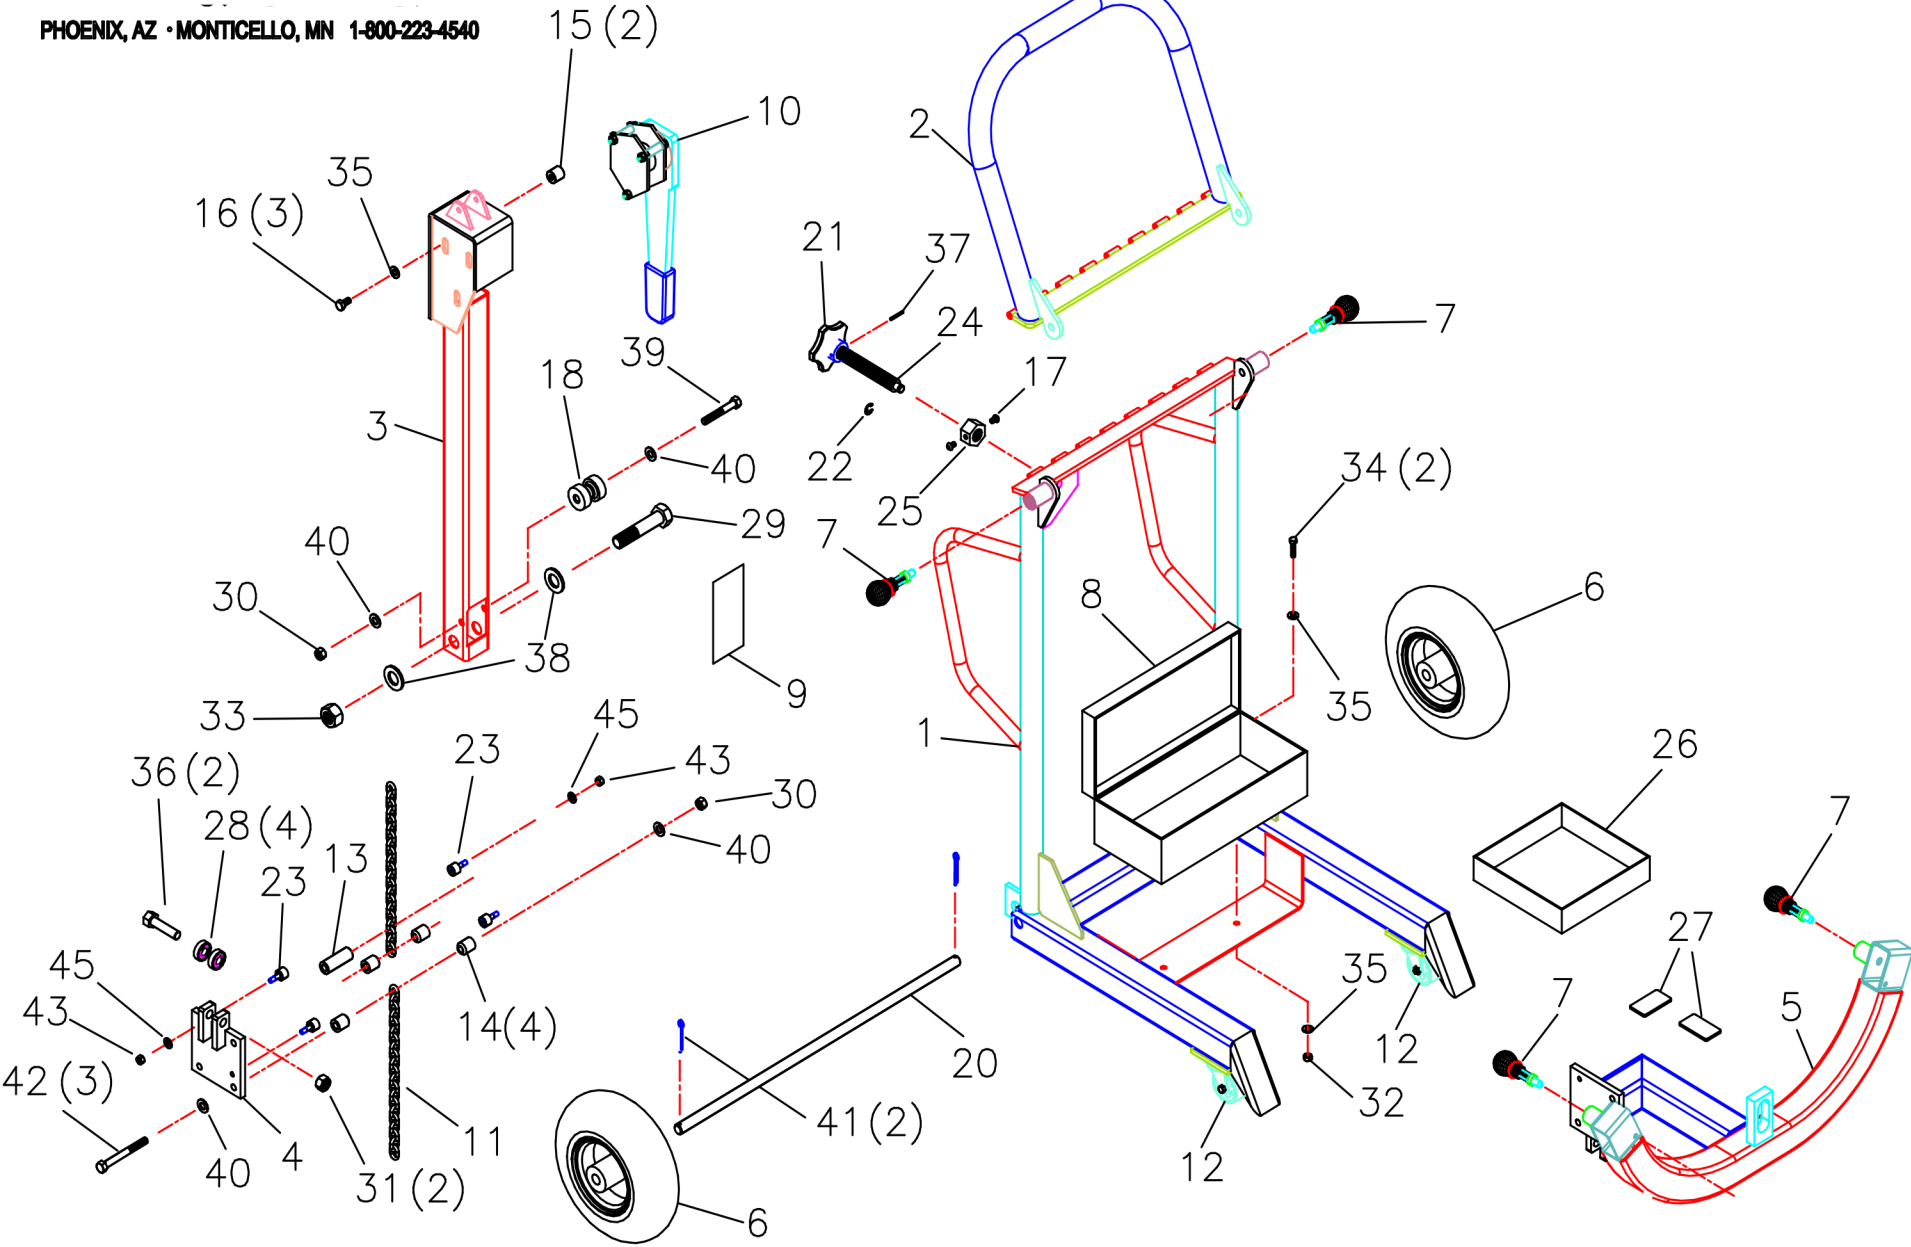

BACK BUDDY MODEL 350B

11-24-14
BEGINNING SERIAL No.1596

TIRE SERVICE INTERNATIONAL

PHOENIX, AZ • MONTICELLO, MN 1-800-223-4540

BACK BUDDY

MODEL 350B

BEGINNING SERIAL No.1596

12/5/2014

TIRE SERVICE INTERNATIONAL

PARTS LIST

ITEM	PART NO.	DESCRIPTION	QTY
1	6091	BASE FRAME WELD	1
2	6090	HANDLE WELD	1
3	6089	HOIST FRAME WELD	1
4	6162	SLIDER PLATE, RIGHT HAND	1
5	6163	U-FRAME WELD, TSI	1
6	11628	WHEEL & TIRE ASSEMBLY	2
7	11629	POP PIN - SPRING LOADED	4
8	11646	TOOL BOX	1
9	11657	DECAL - MODEL NAME (TSI)	1
10	11662	WINCH, RATCHET JET MM-50	1
11	11662-1	CHAIN - 48" LG (END TO END)	1
12	11673	SWIVEL CASTER 2" DIA X .875 WIDE	2
13	11678	ROLLER, SLIDER BOX - LONG	1
14	11679	ROLLER, SLIDER BOX - SHORT	4
15	11680	SPACER 8mm X 1.25 THD	3
16	11681	CAP SCREW 8mm X 1.25 THD X 5/8 LG	3
17	11683	BHSS 1/4-20 X 3/8 LG	2
18	11685	ROLLER, CHAIN GUIDE	1
20	11701	SHAFT, AXLE	1
21	11712	HANDLE - 5 LOBE	1
22	15023	RETAINING RING - EXT. E-STYLE	1
23	11719	CAM FOLLOWER 5/8 SB, 1/4-28 THD	4
24	11737	SCREW, ACME 3/4-6 RH THD LOBE HANDLE	1
25	11739	NUT, TILT SCREW	1
26	12083	DRIP PAN	1
27	12084	MAGNET, 3 LB PULL	2
28	72.107	BALL BEARING	4
29	196.028	CAP SCREW 3/4-10 X 3-1/2	1
30	212	NUT, HEX 3/8-16 SELF LOCK	15

PARTS LIST

ITEM	PART NO.	DESCRIPTION	QTY
31	223	NUT, HEX 1/2-13 SELF LOCK	2
32	226	NUT, HEX 1/4-20 SELF LOCK	2
33	442	NUT, HEX 3/4-10	1
34	444	CAP SCREW 1/4-20 X 1	2
35	445	WASHER 1/4	7
36	534	CAP SCREW 1/2-13 X 2	2
37	12452	SPRING PIN 1/8 X 1-1/8	1
38	543	WASHER 3/4	2
39	620	CAP SCREW 3/8-16 X 2-1/2	1
40	1318	WASHER 5/16 WROUGHT	6
41	1436	COTTER PIN 1/8 X 1-1/4	2
42	962	CAP SCREW 3/8-16 X 3-1/2	3
43	1025	NUT, HEX 1/4-28 SELF LOCK (used with 11719)	4
45	4134	WASHER, 1/4 SPLIT LOCK	4
46			
47			
48			
49			
50			
51			
52			
53			
54			
55			
56			
57			
58			
59			
60			