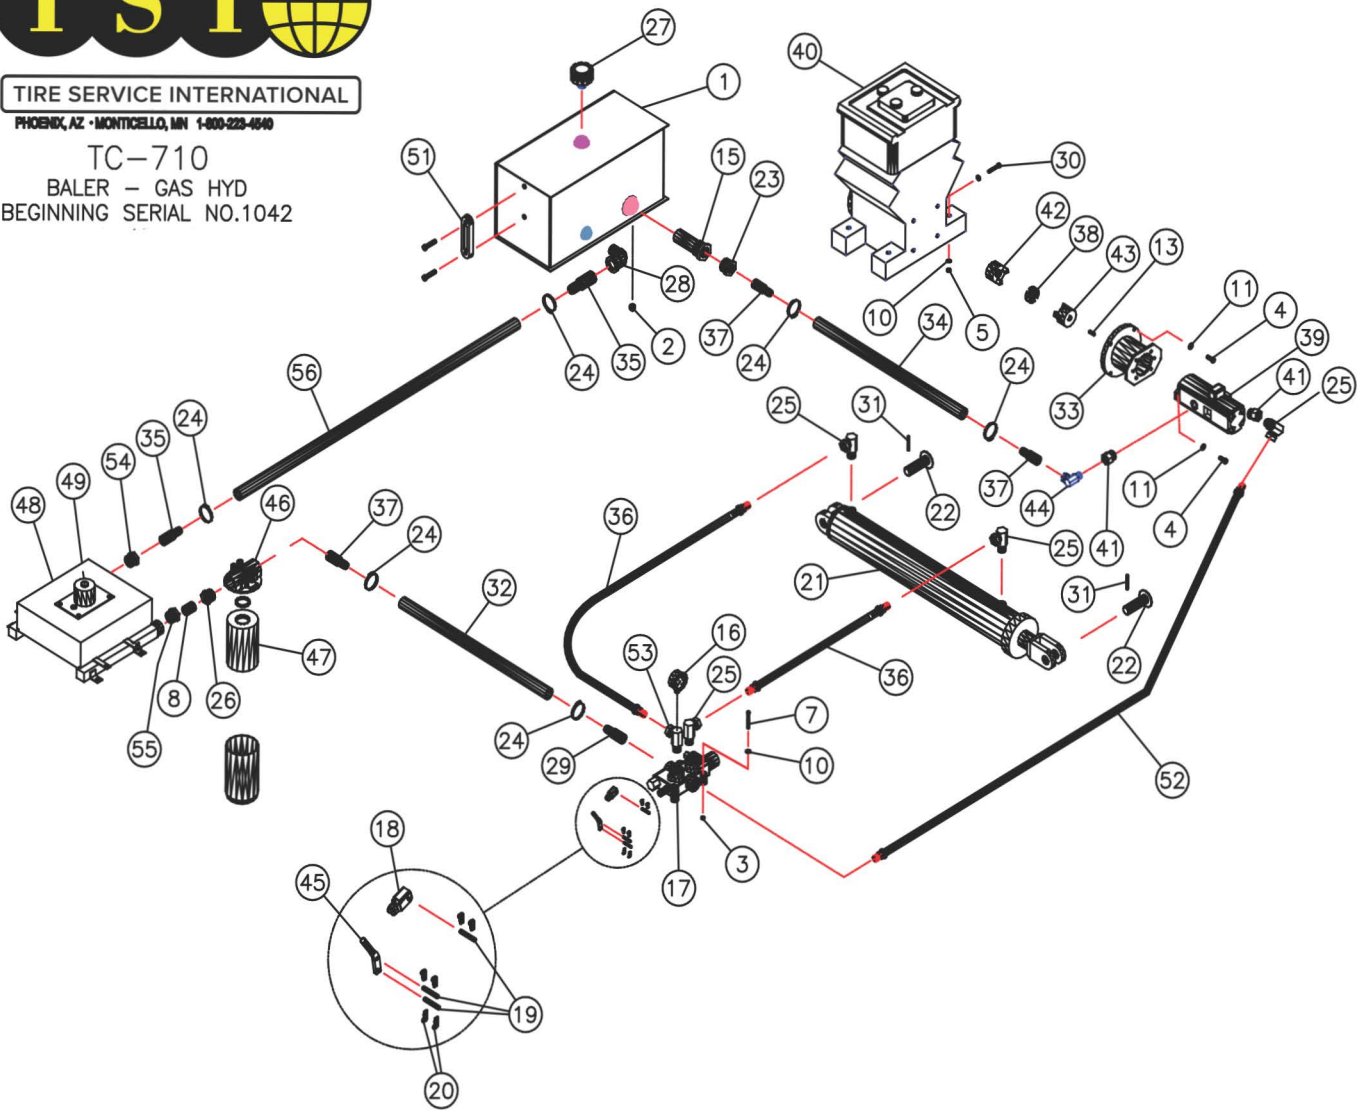

TIRE SERVICE INTERNATIONAL

PHOENIX, AZ • MONTICELLO, MN 1-800-223-4640

TC-710

BALER - GAS HYD

BEGINNING SERIAL NO.1042

TC-710

GAS HYD REPAIR PARTS BOM

PN:
BEGINNING SERIAL NO.1042
9-16-2016

PARTS LIST			
ITEM	PART NO.	DESCRIPTION	QTY
1	5983	HYD OIL RESERVOIR WELD	1
2	126	PIPE PLUG 3/4 SQ HD	1
3	226	NUT 1/4-20 SELF LOCK	3
4	447	HHCS 3/8-16 X 1-1/4 LG	6
5	566	NUT 5/16-18 NYLOK	4
6	572	KEY 3/16	1
7	639	HHCS 1/4-20 X 2-1/2	3
8	640	CLOSE NIPPLE 1"	1
9	806	CONN. ELEC. 90 DEG	2
10	1318	WASHER 5/16" FLAT	11
11	700	WASHER 3/8 FLAT WROUGHT	6
12	1360	SET SCREW 5/16-18 X 1/4	4
13	1492	KEY, SQ 1/4 X 1	1
14	1503	BARBED FITTING 1" ID X 1" NPT	1
15	3009	SUCTION SCREEN 2"NPT X 1-1/4 NPT	1
16	3019	PRESSURE GUAGE 0-4000 PSI	1
17	3020-1	VALVE, HYDRAULIC	1
18	3020-2	LINK, VALVE HANDLE	1
19	3020-3	PIN, CLEVIS	3
20	3020-4	COTTER PIN	6
21	3022-1	CYL, HYD 5" X 30" 2500 PSI	1
22	3022-2	PIN, CYL	2
23	3087	REDUCER BUSHING 1-1/4 NPT X 3/4 NPT	1
24	3088	HOSE CLAMP	6
25	3131	FITTING 3/4 NPT(M) x 3/4 NPT(F) x 90 DEG	4
26	3138	REDUCER BUSHING 1-1/4 NPT x 1 NPT	1
27	3147	BREATHER CAP	1
28	3148	ELBOW, STREET 3/4NPT X 90	1
29	3403	BARBED FITTING 1" ID X 3/4"NPT, BRASS	1
30	3406	HHCS 5/16-18 X 1 3/4	4

PARTS LIST			
ITEM	PART NO.	DESCRIPTION	QTY
31	1840	SPRING PIN 1/4 DIA X 2	2
32	3475	HOSE, HYD 1" ID SAE 100R4 X 21" LG	1
33	3513.5	MOTOR PUMP ADAPTER (GAS)	1
34	3887	HOSE, HYD 1-1/4" ID 100R4 X 49" LG	1
35	3921	BARBED FITTING 1-1/4 HOSE x 1-1/4 NPT	3
36	3400	HOSE HYD 3/4" 66" Male rigged both ends	2
37	4410	BARBED FITTING 1" NPT X 1-1/4, BRASS	2
38	4451	RUBBER INSERT	1
39	4571	PUMP 28 GPM	1
40	4643	MOTOR, GAS 18 HP	1
41	4849	REDUCER 1-5/16-12 O'RING X 1"NPT(M)	2
42	10066	JAW COUPLING 1" BORE (GAS)	1
43	10067	JAW COUPLING 5/8" BORE	1
44	10085	SWIVEL 3/4 NPT(F) X 90 DEG X 1-1/6 (M) ORINC	1
45	10128	VALVE, HANDLE LINK	1
46	10130	FILTER	1
47	10130E	FILTER ELEMENT	1
48	10152	OIL COOLER, 12 VOLT	1
49	10152-FM 23	JV MOTOR, FAN 230V, 1 PHASE	1
50	10677	CORD ELECTRIC 12 AWG	1
51	10171	SIGHT GUAGE W/THERMOMETER	1
52	4041	HOSE, HYD 3/4" 100R2 X 100" LG	1
53	3089-1	SWIVEL ADAPTER 90 DEGREES 1/2 NPT (M) x 3/8 NPT (F)	1
		SWV W/PRESSURE GA OPENING	
54	4852	HOSE FITTING 1-1/4 ID X 1 5/8	1
55	4863	FITTING REDUCER RIGID 1-5/8-12 MALE O'RING X 1"NPT FEMALE	1
56	3887	HOSE, HYD 1-1/4" ID 100R4 X 43" LG	1
60