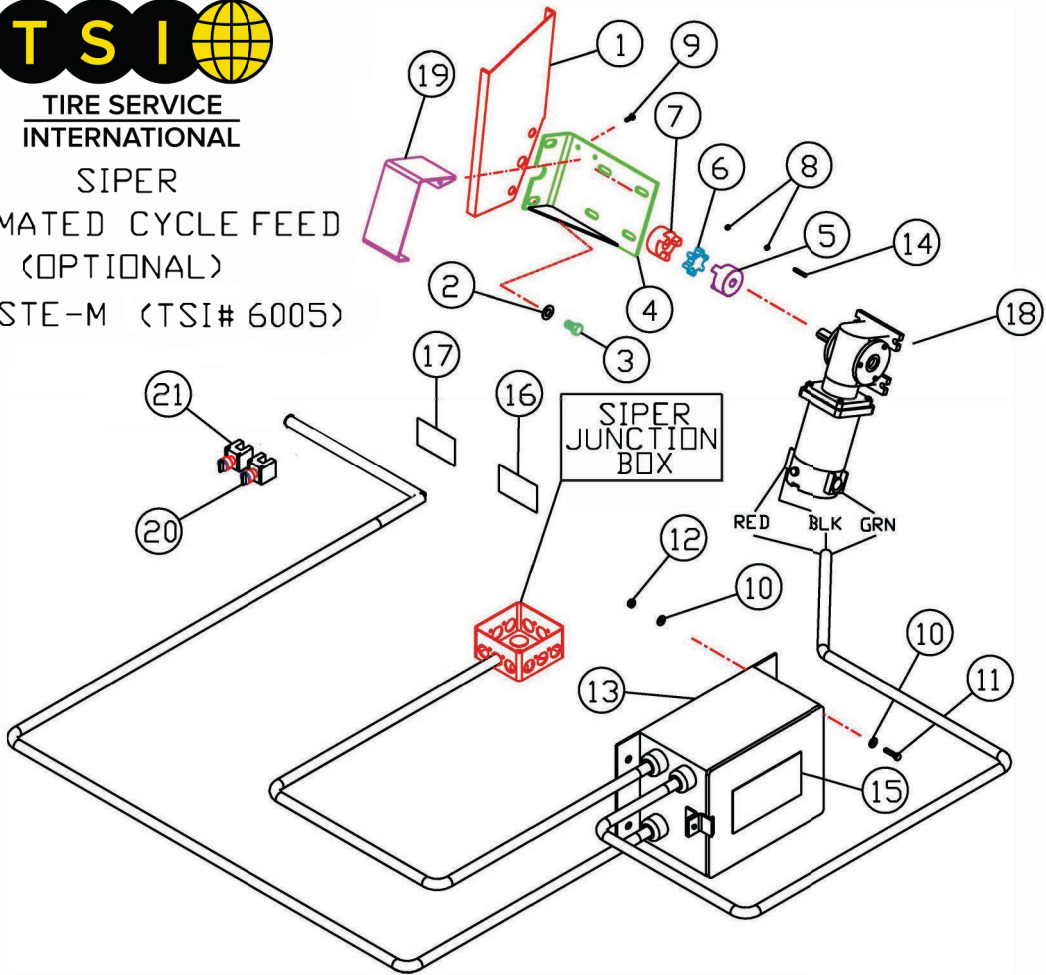

TIRE SERVICE
INTERNATIONAL

SIPER
AUTOMATED CYCLE FEED
(OPTIONAL)
ACF-STE-M (TSI# 6005)

PARTS LIST

ITEM	PART NO.	DESCRIPTION	QTY
1	4461L	GUARD, SIDE (L.H.) [PART OF SIPER]	1
2	5.108	LOCK WASHER STAR EXT. 7/16	2
3	10896	CAP SCREW 7/16-20 X 1	2
4	6017	BRACKET, MOTOR	1
5	10959	COUPLER 5/8 DIA. BORE	1
6	10961	SPIDER	1
7	10960	COUPLER 1/2 DIA. BORE	1
8	4241	SET SCREW 1/4-20 X 1/4	2
9	903	CAP SCREW 1/4-20 X 3/4	4
10	445	WASHER 1/4	12
11	444	CAP SCREW 1/4-20 X 1	8
12	214	NUT, HEX 1/4-20	6
13	10893	AUTOMATED CYCLE FEED CONTROL BOX	1
14	33.251	KEY 1/8 X 3/4	1
15	10872	DECAL, CAUTION ELECTRICAL	1
16	10870	DECAL, JOG	1
17	10869	DECAL, FORWARD/REVERSE	1
18	10894	GEAR MOTOR	1
19	10956	BRACKET, COUPLING COVER	1
20	10957	SWITCH, JOG	1
21	10958	SWITCH, FORWARD/REVERSE	1