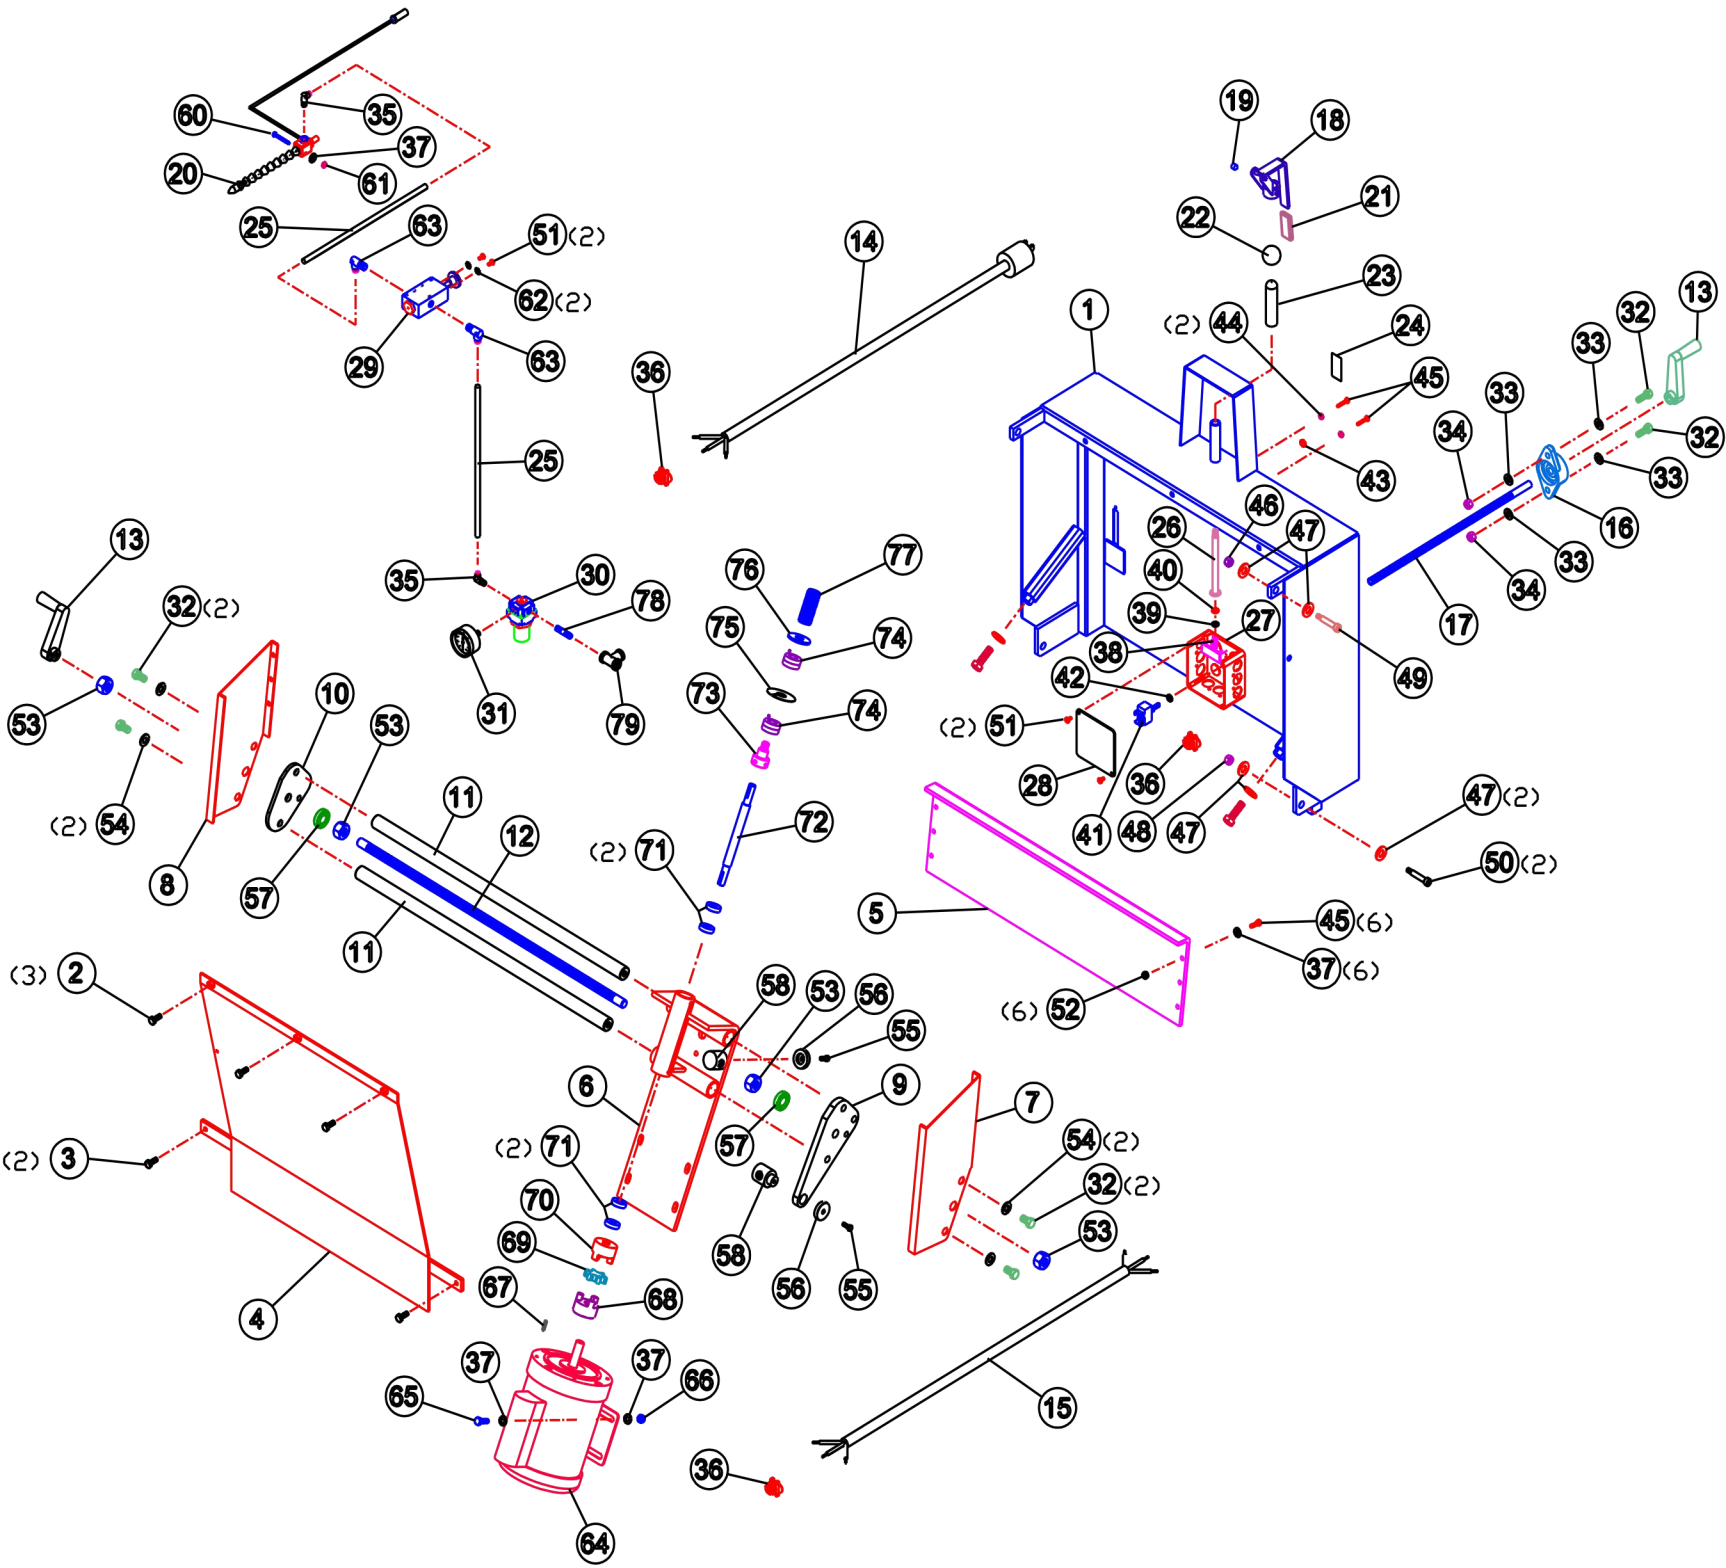

ITEM	PART NO.	DESCRIPTION	QTY
1	5959	LOWER FRAME	1
2	534	CAP SCREW 1/2-13 X 2	4
3	80.107	PILLOW BLOCK	2
4	60.028	CAP SCREW 1/2-13 X 2	4
5	44.108	WASHER 1/2	4
6	26.055	NUT 1/2-13	4
7	404.268	TUBE	2
8	99.104	MANDREL SHAFT	1
9	78.038	OUTER ADAPTER	1
10	77.038	INNER ADAPTER	1
11	2.849	TIGHTNER NUT WELD	1
12	5677	JUG HOLDER WELD	1
13	447	CAP SCREW 3/8-16 X 1-1/4	1
14	700	WASHER 3/8	2
15	212	NUT, SELF LOCK 3/8-16	1
16	269.028	EYE BOLT	1
17	445	WASHER 5/16	4
18	214	NUT, HEX 1/4-20	1
19	74.110	SPRING	1
20	90.070	HANDLE	1
21	15.550	HAND GRIP	1
22	54.298	SAFETY SHIELD	1
23	3118	MACHINE SCREW #10-24 X 1	1
24	127.055	NUT, SELF LOCK #10-24	1
25	99.625	COOLANT CONTAINER	1
26	6.887	WRENCH	1
27	10652	TIRE TREAD DEPTH GAUGE	1
28	903	CAP SCREW 1/4-20 X 3/4 LG	2
29	226	NUT, SELF LOCK 1/4-20	2

TIRE SERVICE INTERNATIONAL

SP UPPER ASSY PARTS LIST

TIRE SERVICE INTERNATIONAL

SP
UPPER ASSY
PARTS LIST

PARTS LIST			
ITEM	PART NO.	DESCRIPTION	QTY
1	16.825	UPPER COVER WELD ASSY	1
2	4222	CAP SCREW, SELF TAP 5/16-18 X 3/4	2
3	1737	CAP SCREW 5/16-18 X 3/4	3
4	5768	SHIELD WELD	1
5	4479	GUARD (PLASTIC)	1
6	27.848	MOTOR MOUNT WELD	1
7	4461L	GUARD, SIDE L.H.	1
8	4461R	GUARD, SIDE R.H.	1
9	52.013	CROSSFEED GUIDE	1
10	51.013	CROSSFEED GUIDE	1
11	250.149	CROSSFEED ROD	2
12	59.242	CROSSFEED SCREW	1
13	4954	CRANK W/HANDLE	2
14	4243	CORD, ELEC. 3 PRONG MOLDED PLUG	1
15	4267	CORD, ELECTRIC	1
16	75.107	PILLOW BLOCK BEARING	1
17	61.242	ANGLE ADJUSTMENT SCREW	1
18	5786	HANDLE SWITCH	1
19	1308	SET SCREW 3/8-16 X 5/16	1
20	167.190	MISTER SPRAY UNIT	1
21	10031	GRIP	1
22	4780	KNOB	1
23	15.550	GRIP	1
24	4803	DECAL - ON/OFF	1
25	460.268	HOSE	2
26	5712	SHAFT SWITCH WELD	1
27	4194	BOX, CONDUIT 4" SQ.	1
28	4195	COVER, BOX 4" SQ.	1
29	252.190	VALVE BODY	1
30	15.190	AIR REGULATOR	1
31	7.023A	AIR GAUGE	1
32	262.028	CAP SCREW 7/16-20 X 3/4	8