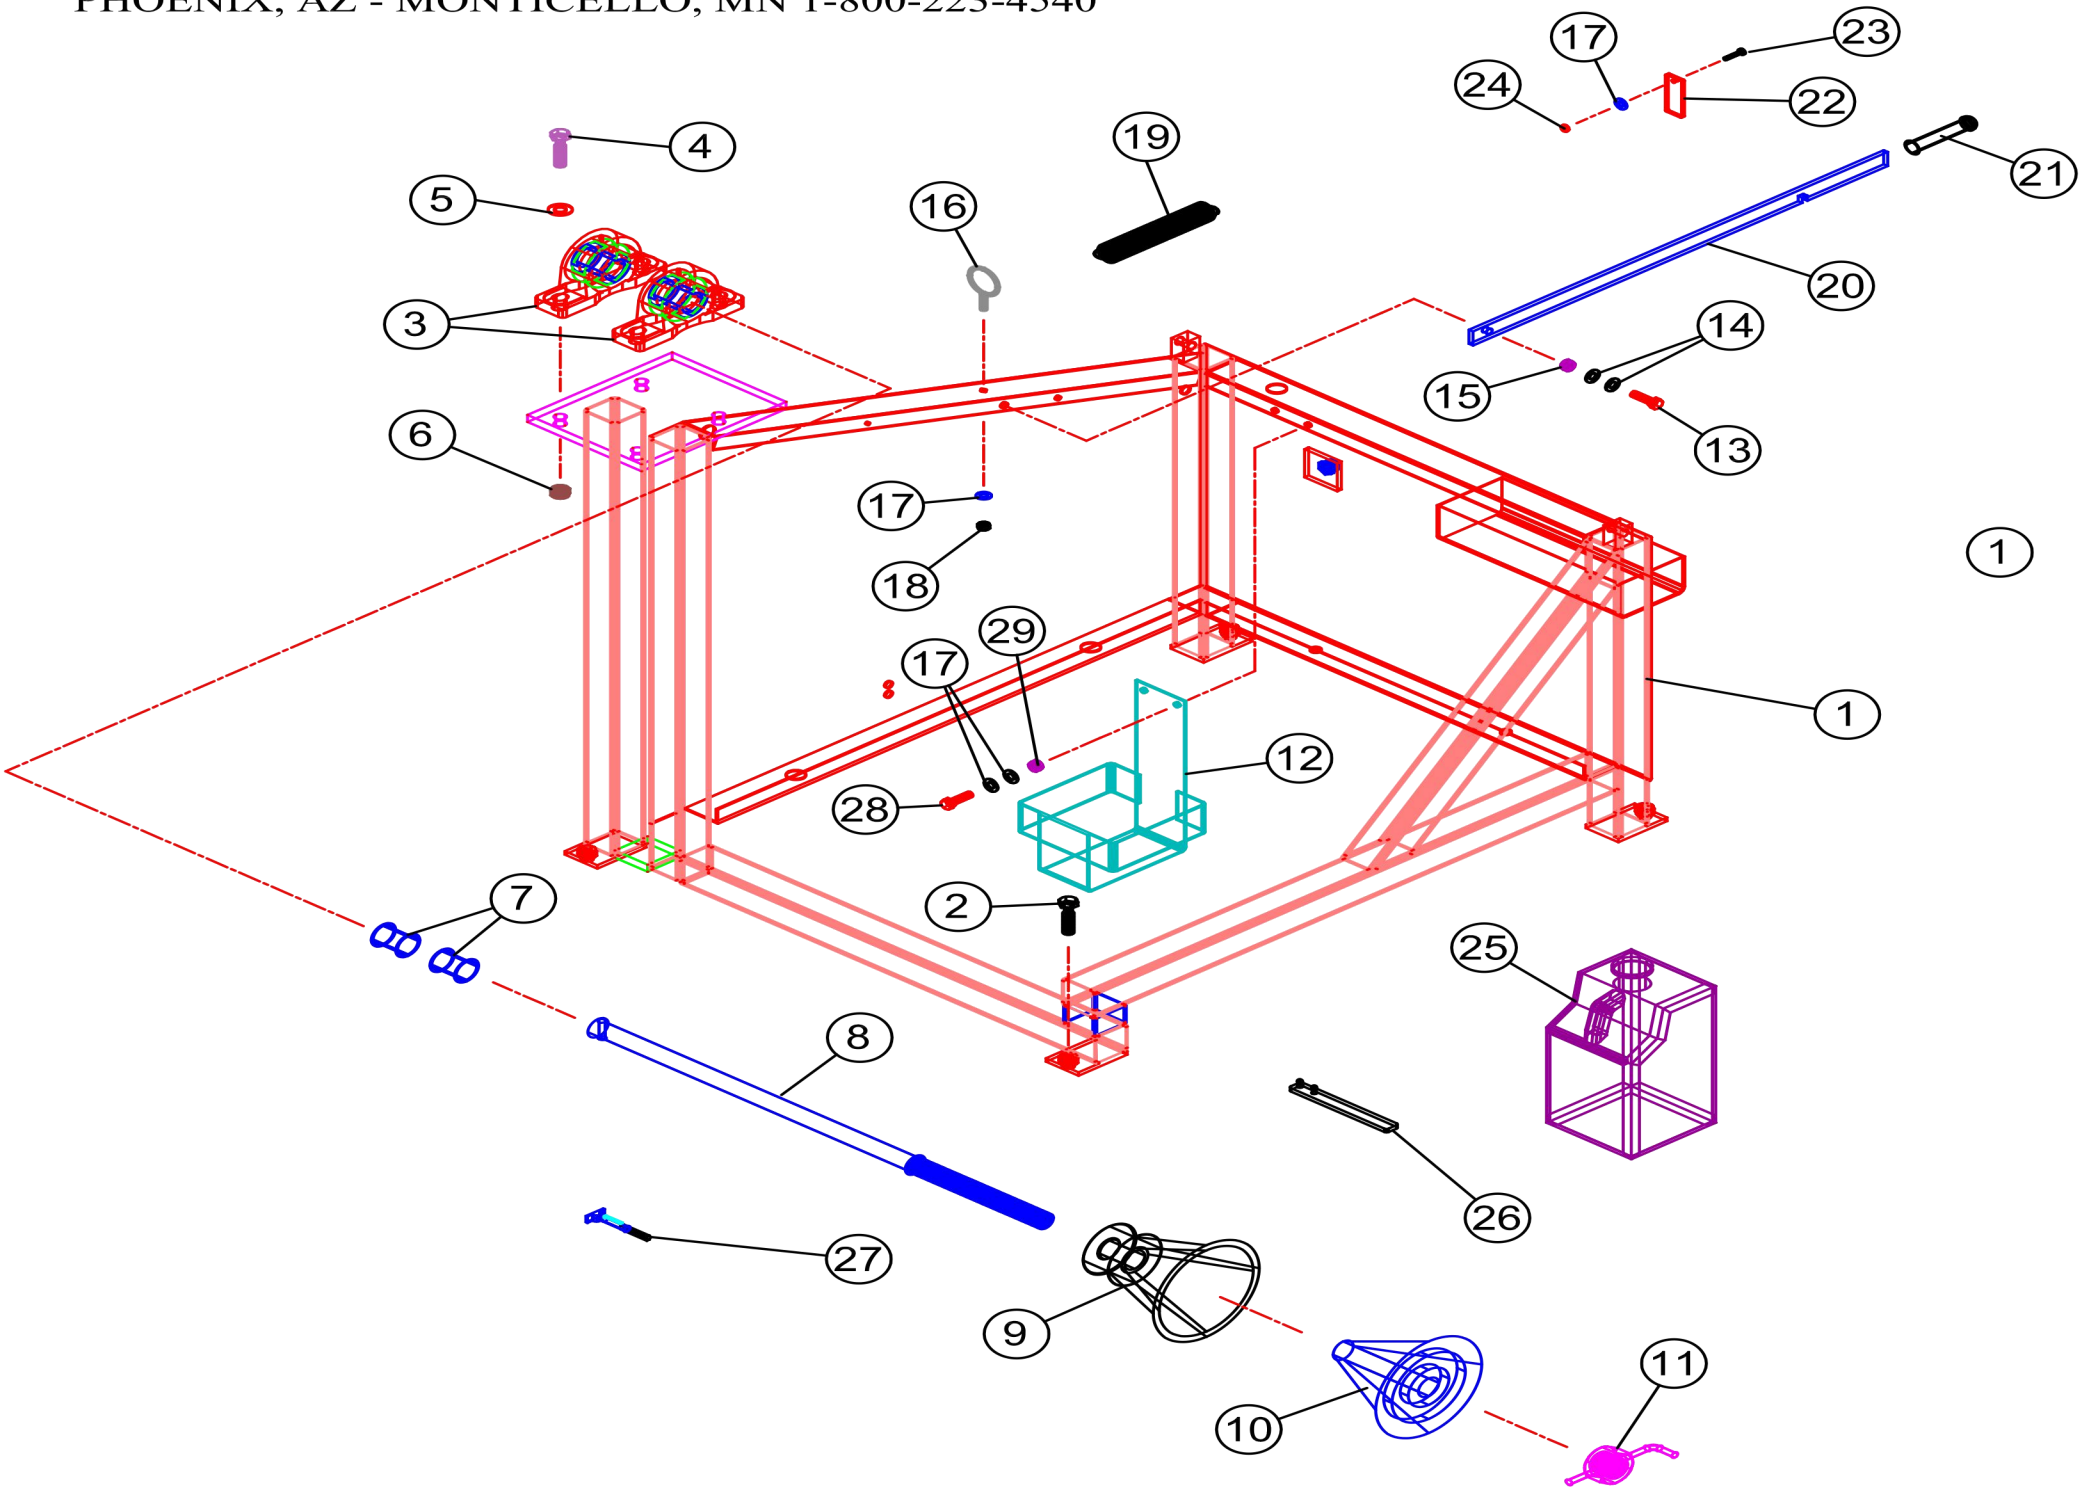

SP LOWER ASSY PARTS LIST

10-21-2016

TIRE SERVICE INTERNATIONAL

PHOENIX, AZ - MONTICELLO, MN 1-800-223-4540