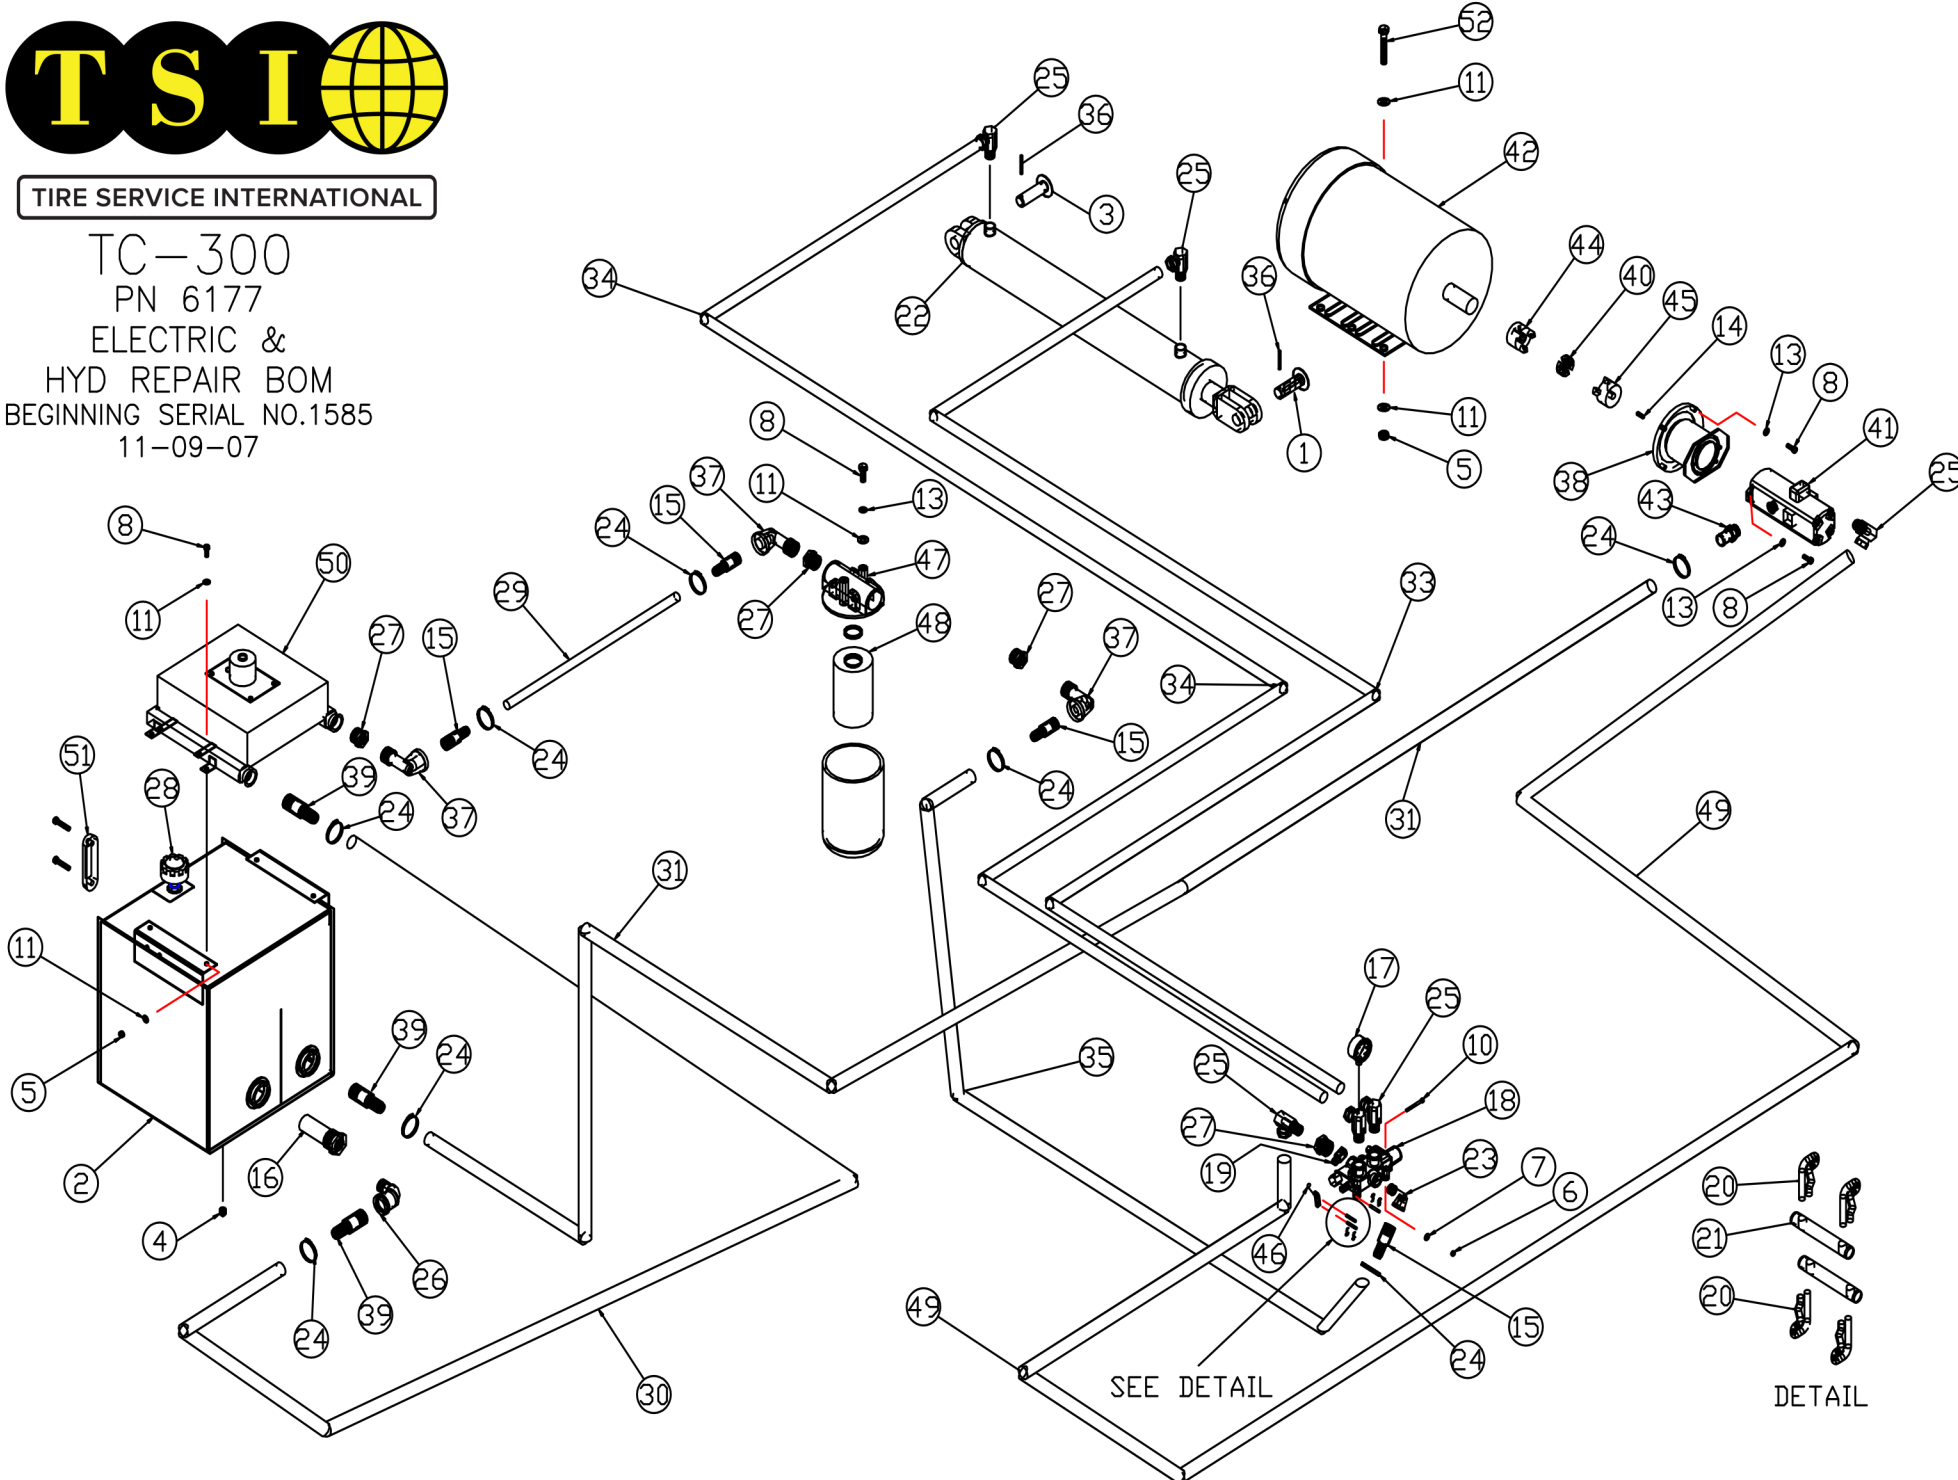

TIRE SERVICE INTERNATIONAL

TC-300

PN 6177

ELECTRIC &

HYD REPAIR BOM

BEGINNING SERIAL NO.1585

11-09-07

TC-300 WHEEL CRUSHER

ELECTRIC & HYD REPAIR BOM

PN: 6177

BEGINNING SERIAL NO.1585

7/8/2009

TIRE SERVICE INTERNATIONAL

PARTS LIST

ITEM	PART NO.	DESCRIPTION	QTY
1	5656	CYLINDER PIN - FRONT	1
2	5920	OIL RES. WELDMENT ASSY 30 GAL	1
3	5930	CYLINDER PIN WELDMENT REAR	1
4	126	PIPE PLUG 3/4 SQUARE	1
5	212	NUT 3/8-16 HEX NYLOK	14
6	226	NUT 1/4-20 SELF LOCK	3
7	445	WASHER 1/4 FLAT WROUGHT	6
8	447	HHCS 3/8-16 X 1-1/4	14
9	523	NUT 5/16-18 HEX PLATED	4
10	639	HHCS 1/4-20 X 2-1/2	3
11	700	WASHER 3/8 FLAT	26
12	1318	WASHER 5/16 FLAT	8
13	1354	WASHER 3/8 SPLIT LOCK	8
14	1492	KEY, SQUARE 1/4 SQ X 1	1
15	1503	FITTING, BARBED 1 NPT M X 1" ID HOSE	4
16	3009	SUCTION STRAINER 2"NPT M X 1-1/4 NPT	1
17	3019	HYDRAULIC GUAGE	1
18	3020-1	HYDRAULIC VALVE	1
19	3020-2	VALVE, HANDLE LINK	1
20	3020-3	COTTER PIN	3
21	3020-4	PIN CLEVIS	3
22	3022	CYLINDER, HYD, 5 X 30 2500 PSI	1
23	3086	STREET ELBOW 3/4 NPT X 90	1
24	3088	HOSE CLAMP, SIZE 24	8
25	3131	SWIVEL 3/4"NPT m X 3/4"NPT F X 90	6
26	3133	STREET ELBOW 1 NPT X 90	1
27	3138	REDUCER BUSHING 1-1/4 NPT X 1 NPT	3
28	3147	BREATHER CAP 1" DIA	1
29	3148	HOSE, SUCTION 1-1/4 X 18" LG	1
30	3148	HOSE, SUCTION 1-1/4 X 33" LG	1

PARTS LIST

ITEM	PART NO.	DESCRIPTION	QTY
31	3148	HOSE, SUCTION 1-1/4 X 40" LG	1
32	3406	HHCS 5/16-18 X 1-3/4	4
33	3462	HOSE, HYDRAULIC 3/4"ID COUPLED X 36"	1
34	3462	HOSE, HYDRAULIC 3/4"ID COUPLED X 40"	1
35	3464	HOSE, HYDRAULIC 1"ID X 17"	1
36	3470	SPRING PIN 3/16 X 2"	2
37	3492	STREET ELBOW 3/4"NPT X 45	3
38	3104	MOTOR PUMP ADAPTER 28 GPM	1
39	3921	BARBED HOSE FITTING 1-1/4 NPT X 1-1/4	3
40	4451	RUBBER INSERT	1
41	4571	HYDRAULIC PUMP 28 GPM	1
42	3477	MOTOR, ELEC 10 HP 3 PH 60 CYC	1
43	4675	FITTING, BELL END 1-5/16-12M X 1-1/4 HOSE	1
44	10646	JAW COUPLING 1-3/8"BORE	1
45	10067	JAW COUPLING 5/8"BORE	1
46	10128	VALVE, HANDLE MODIFIED	1
47	10130	FILTER UNIT (COMPLETE)	1
48	10130E	FILTER ELEMENT	1
49	10131	HOSE, HYDRAULIC 1"ID X 30"	1
50	10152	HYDRAULIC OIL COOLER	1
51	10171	SIGHT GUAGE W/THERMOMETER	1
52	446	HHCS 3/8-16 X 1-3/4	4
53	10677	CORD, ELECTRIC 12 AWG (NOT SHOWN)	1
54	3020RK	VALVE PACKING KIT (3020 HYD VALVE)	REF
55	3020RK	CYL REPAIR KIT (PRINCE 5 X 30)	REF
56	3485-2.19	HYDRAULIC HOSE COVER (NOT SHOWN)	REF
57			
58			
59			
60