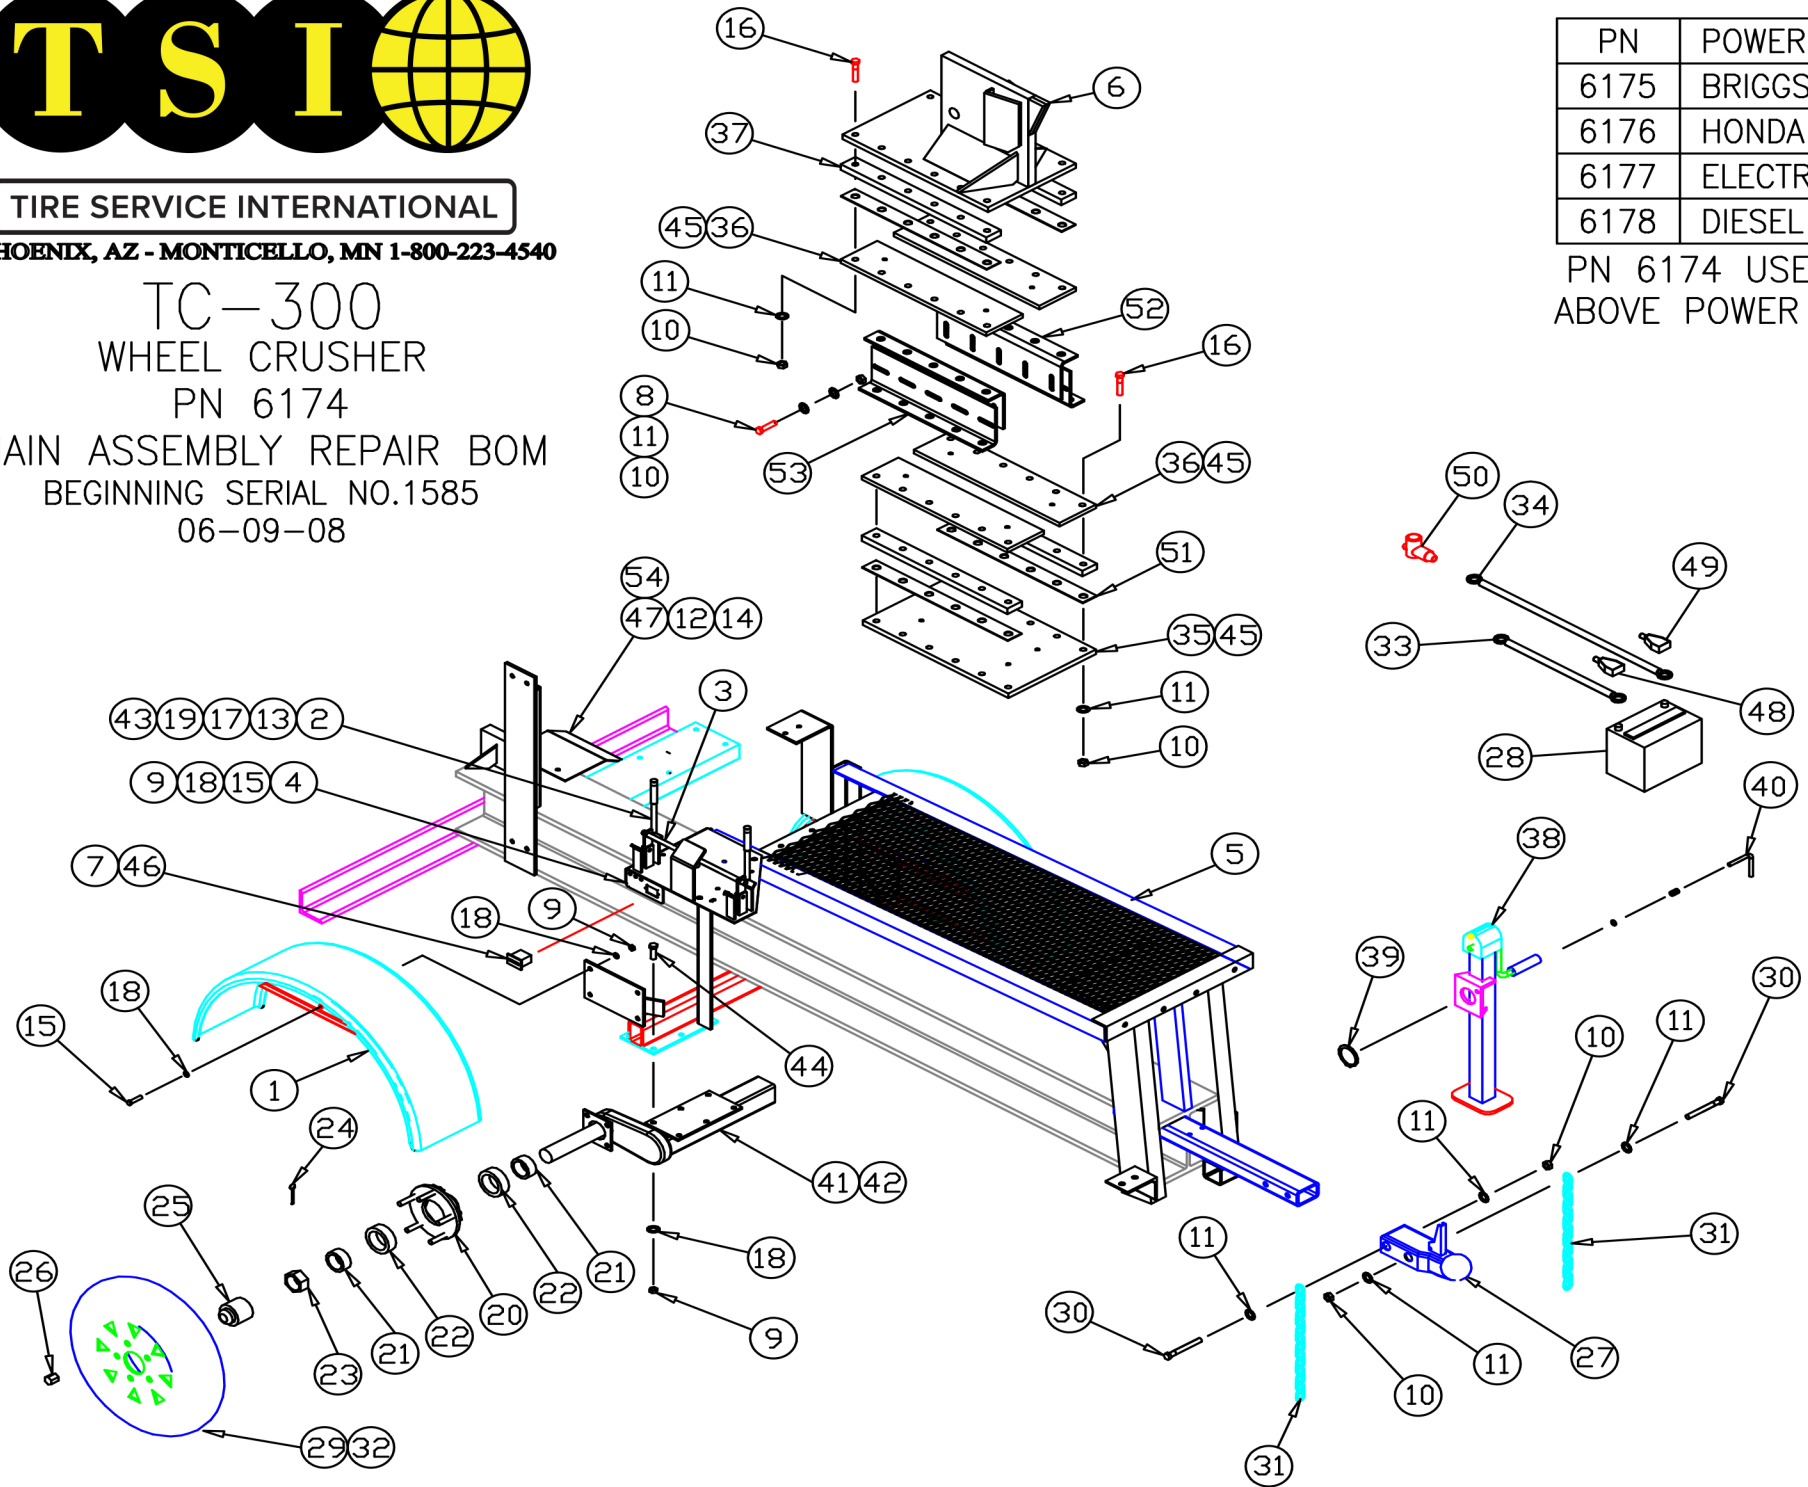

TIRE SERVICE INTERNATIONAL

PHOENIX, AZ - MONTICELLO, MN 1-800-223-4540

TC-300
WHEEL CRUSHER

PN 6174

MAIN ASSEMBLY REPAIR BOM

BEGINNING SERIAL NO.1585

06-09-08

PN	POWER PLANT
6175	BRIGGS
6176	HONDA
6177	ELECTRIC
6178	DIESEL

PN 6174 USED WITH ABOVE POWER PLANTS

TC-300 WHEEL CRUSHER

MAIN ASSEMBLY REPAIR BOM

PN: 6174

BEGINNING SERIAL NO.1585

6/16/2008

TIRE SERVICE INTERNATIONAL

PARTS LIST

PARTS LIST

ITEM	PART NO.	DESCRIPTION	QTY
31	3081	SAFETY CHAIN W/HOOK	2
32	3084	TIRE, 185 X 13 2 PLY	2
33	3162	BATTERY CABLE 16" (POS)	1
34	3163	BATTERY CABLE 26" (NEG)	1
35	3323	SLIDE PLATE	1
36	3324	LOWER SLIDE	4
37	3325	SPACER SLIDE	4
38	3330	JACK 10" LIFT 2000#	1
39	3330-1	SNAP RING	1
40	3330-2	PIN AND SPRING	1
41	3397	SPINDLE AXLE - RH	1
42	3398	SPINDLE AXLE - LH	1
43	3478	HHCS 5/16 X 1-1/4	2
44	3500	HHCS 3/8-16 X 1-1/2	12
45	3501	FITTING 1/8 NPT STRAIGHT GREASE ZERK	12
46	4426	HOUR METER	1
47	10197B	BATTERY COVER	1
48	10407	BATTERY POST GUARD, RED-POS	1
49	10408	BATTERY POST GUARD, BLACK-NEG	1
50	10664	RING BOOT, STARTER END	1
51	10934	SLIDE SPACER	4
52	11578	PLATE, SLIDER ADJUSTMENT TOP	2
53	11579	PLATE, SLIDER ADJUSTMENT BOTTOM	2
54	3155	RUBBER STRAP 10"	1
55			
56			
57			
58			
59			
60			