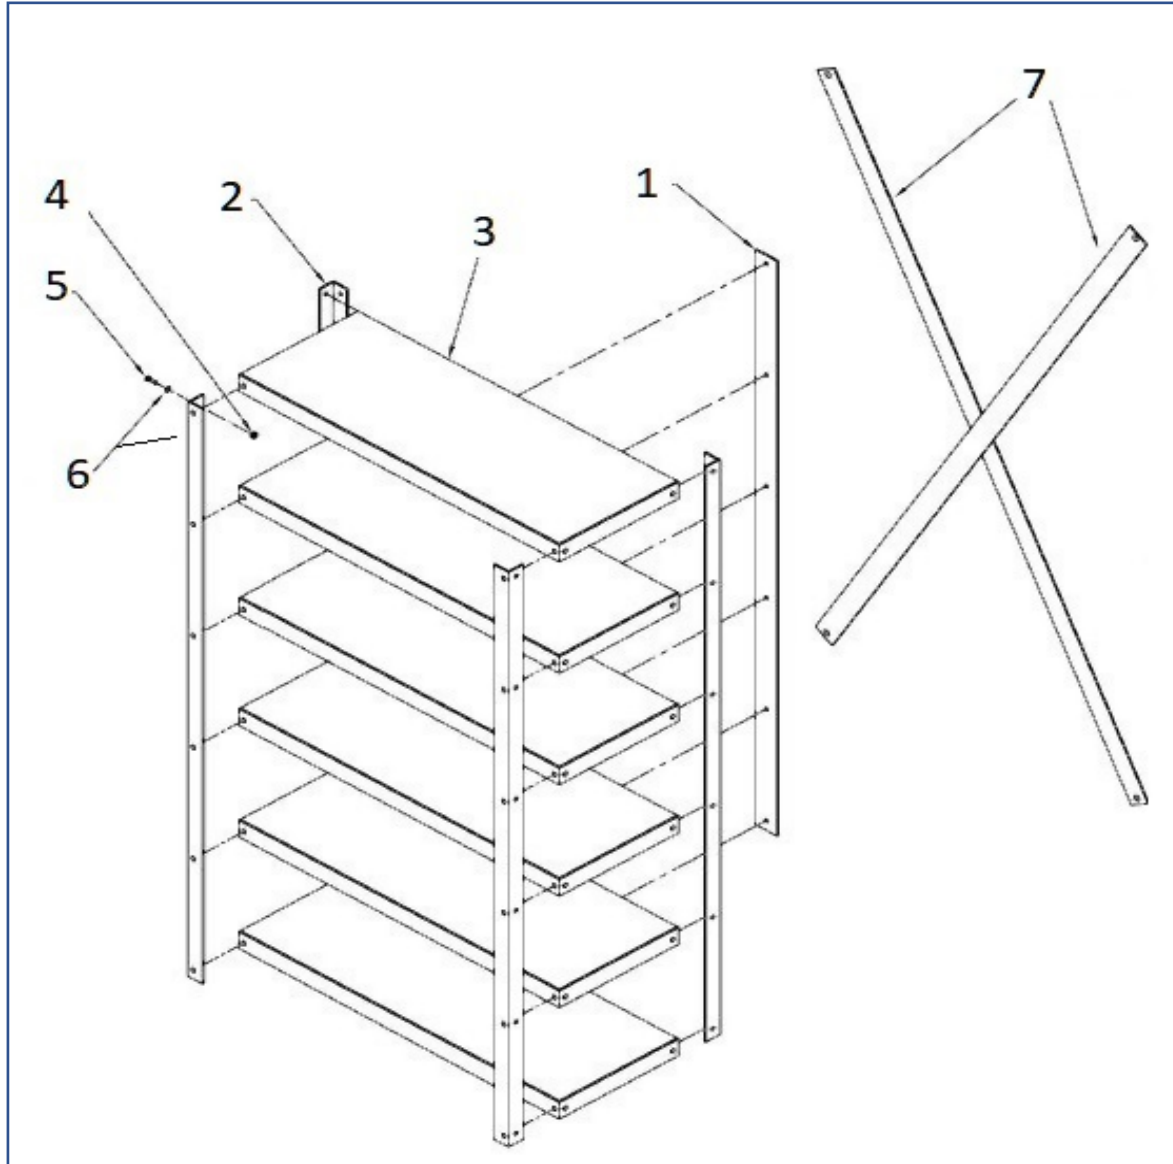

Tire Service International, LLC

3451 S. 40TH ST.
PHOENIX, AZ 85040

800.223.4540

sales@buytsi.com

www.buyTSI.com

WS-9 Weight Shelf

#	Item Number	Description	Quantity
1	10146	Bar, Flat	1
2	10145	Leg, Corner	4
3	10143	Shelf	6
4	212-S	Nut, Locking 3/8-16	54
5	719	Cap Screw, 3/8-16 x 3/4	54
6	4721	Washer, 3/8 SAE Plated	108
7	10554	Bracket, Brace	2