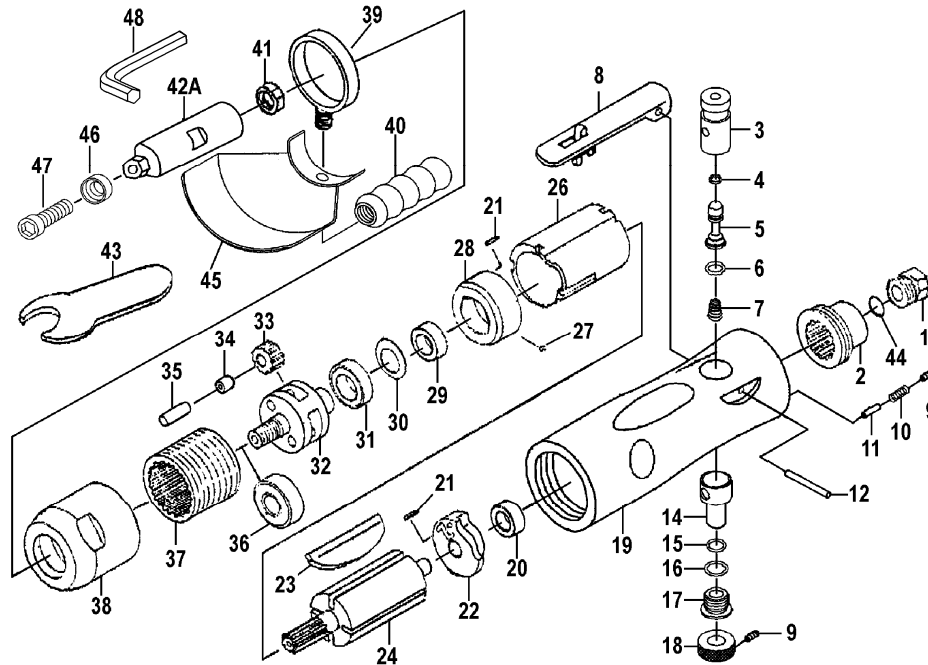

Right Angle Seam Seal Remover

Parts Breakdown

Ref. No	Part No.	Description	Q'ty /Tool	Ref. No.	Part No.	Description	Q'ty /Too
1	SPI9121A01A	Air Inlet (1/4" PF)	1	27	SPI9121A27	Steel Ball	1
	SPI9121A01B	Air Inlet (1/4" PT)		28	SPI9121A28	Front End Plate	1
	SPI9121A01C	Air Inlet (1/4" NPT)		29	SPI9121A29	Ball Bearing 608ZZ	1
2	SPI9121A02	Exhaust Deflector	1	30	SPI9121A30	Washer	1
3	SPI9121A03	Valve Bushing	1	31	SPI9121A31	Ball Bearing 6001ZZ	1
4	SPI9121A04	O-Ring	1	32	SPI9121A32	Gear Cage	1
5	SPI9121A05	Throttle Valve	1	33	SPI9121A33	Idel Gear	2
6	SPI9121A06	O-Ring	1	34	SPI9121A34	Needle Bearing	2
7	SPI9121A07	Spring	1	35	SPI9121A35	Gear Shaft	2
8	SPI9121A08	Throttle Lever	1	36	SPI9121A36	Ball Bearing 6000ZZ	1
9	SPI9121A09	Screw(M4x0.75x4L)	2	37	SPI9121A37	Internal Gear	1
10	SPI9121A10	Spring	1	38	SPI9121A38	Clamp Nut	1
11	SPI9121A11	Pin	1	39	SPI9121A39	Clamp Ring	1
12	SPI9121A12	Pin \varnothing 3x24L	1	40	SPI9121A40	Dead Handle	1
14	SPI9121A14	Air Regulator	1	41	SPI9121A41	Nut	1
15	SPI9121A15	O-Ring SM-08	1	42A	SPI9121A42A	Spindle	1
16	SPI9121A16	O-Ring SM-12	1	43	SPI9121A43	Spanner	1
17	SPI9121A17	Valve Screw	1	44	SPI9121A44	O-Ring	1
18	SPI9121A18	Control Valve	1	45	SPI9121A45	Safety Guard	1
19	SPI9121A19	Motor Housing	1	46	SPI9121A46	Washer	1
20	SPI9121A20	Ball Bearing 626ZZ	1	47	SPI9121A47	Screw M6X1.0X18L	1
21	SPI9121A21	Dowel Pin	2	48	SPI9121A48	Hex. Wrench 5m/m	1
22	SPI9121A22	Rear End Plate	1				
23	SPI9121A23	Rotor Blade	4	RK	SPI9121ARK	Repair Kit Ref. No-- 20, 23(x4), 29, 30, 31, 34,	
24	SPI9121A24	Rotor	1				
26	SPI9121A26	Cylinder	1	SK	SPI9121ASK	Service Kit Ref. No-- 4, 6, 7, 10, 15, 16, 44	