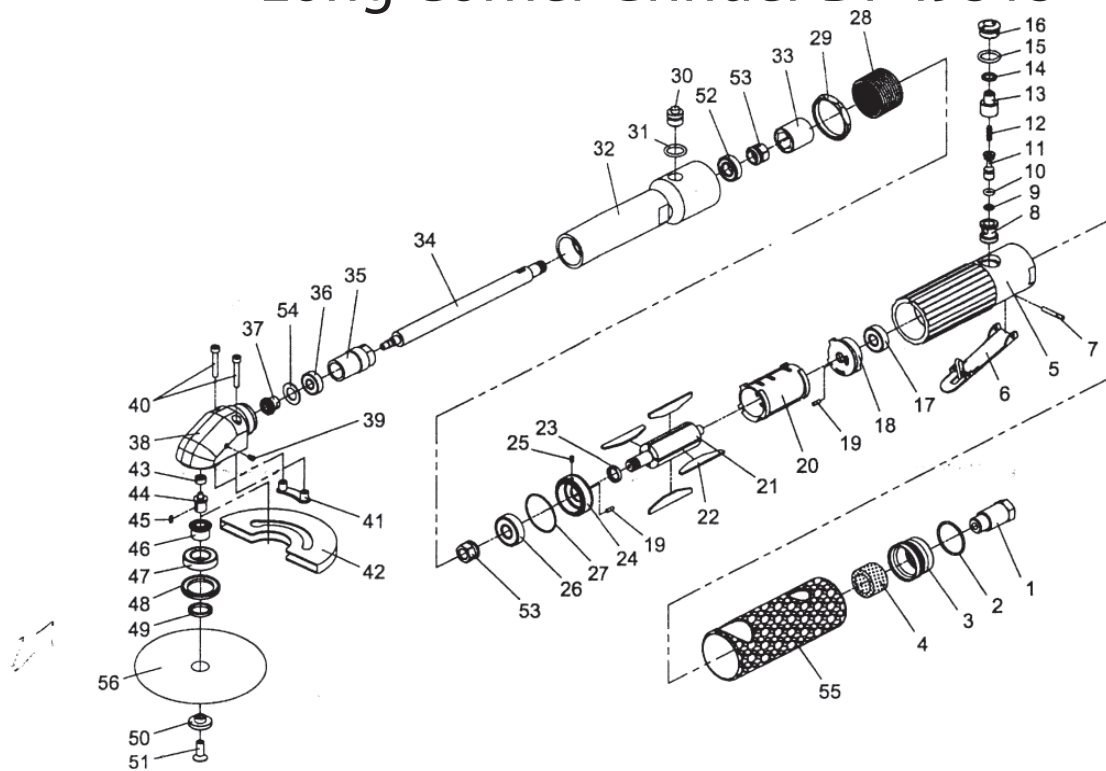

# Long Corner Grinder DF-i9315

Ref. No.	Part No.	Description	Q'ty /Tool	Ref. No.	Part No.	Description	Q'ty /Tool
1	SPI9315B001A	Air Inlet (1/4"PF)	1	30	SPI9315B030	Lock Button	1
	SPI9315B001B	Air Inlet (1/4"PT)		31	SPI9315B031	O-Ring P10x1	1
	SPI9315B001C	Air Inlet (1/4"NPT)		32	SPI9315B032	Drive Housing	1
2	SPI9315B002	O-Ring	1	33	SPI9315B033	Transfer Ring	1
3	SPI9315B003	Exhaust Deflector	1	34	SPI9315B034	Drive Shaft	1
4	SPI9315B004	Muffler Fiber	1	35	SPI9315B035	Bolt Screw	1
5	SPI9315B005	Motor Housing	1	36	SPI9315B036	Ball Bearing 607Z	1
6	SPI9315B006	Throttle Lever	1	37	SPI9315B037A	Pinion Gear	1
7	SPI9315B007	Throttle Lever Pin SPPD 3.2x23.5L	1	38	SPI9315B038	Gear Housing	1
8	SPI9315B008	Valve Bushing	1	39	SPI9315B039	Grease Fitting	1
9	SPI9315B009	O-Ring	1	40	SPI9315B040	Screw M4x0.7Px24L	2
10	SPI9315B010	O-Ring	1	41	SPI9315B041	Cover Guide	1
11	SPI9315B011	Throttle Valve	1	42	SPI9315B042	Cover	1
12	SPI9315B012	Spring	1	43	SPI9315B043	Bearing	1
13	SPI9315B013	Air Regulator	1	44	SPI9315B044	Drive Shaft	1
14	SPI9315B014	O-Ring	1	45	SPI9315B045	Key 2x2x6	1
15	SPI9315B015	O-Ring	1	46	SPI9315B046	Bevel Gear	1
16	SPI9315B016	Valve Screw	1	47	SPI9315B047	Ball Bearing 6902Z	1
17	SPI9315B017	Ball Bearing 608Z	1	48	SPI9315B048	Nut	1
18	SPI9315B018	Rear End Plate	1	49	SPI9315B049	Ring	1
19	SPI9315B019	Spring Pin	1	50	SPI9315B050	Flange	1
20	SPI9315B020	Cylinder	1	51	SPI9315B051	T-Screw	1
21	SPI9315B021	Rotor	1	52	SPI9315B052	Ball Bearing 6000ZZ	1
22	SPI9315B022	Rotor Blade	4	53	SPI9315B053	Transfer Nut	2
23	SPI9315B023	Antilock Ring	1	54	SPI9315B054	Washer (d2)	1
24	SPI9315B024	Front End Plate	1	55	SPI9315BR055	Rubber (For I-9315BR)	1
25	SPI9315B025	Pin	1	56	ACI-9315C	Sander	1
26	SPI9315B026	Ball Bearing 6000Z	1	RK	SPI9315B0RK	Repair Kit Ref. No.-- 17, 22(x4), 26, 36, 43, 47, 52, 58	
27	SPI9315B027	O-Ring P26x1	1	SK	SPI9315B0SK	Service Kit Ref. No.-- 2, 9, 10, 12, 14, 15, 27	
28	SPI9315B028	Housing Screw	1				
29	SPI9315B029	Lock Ring	1				