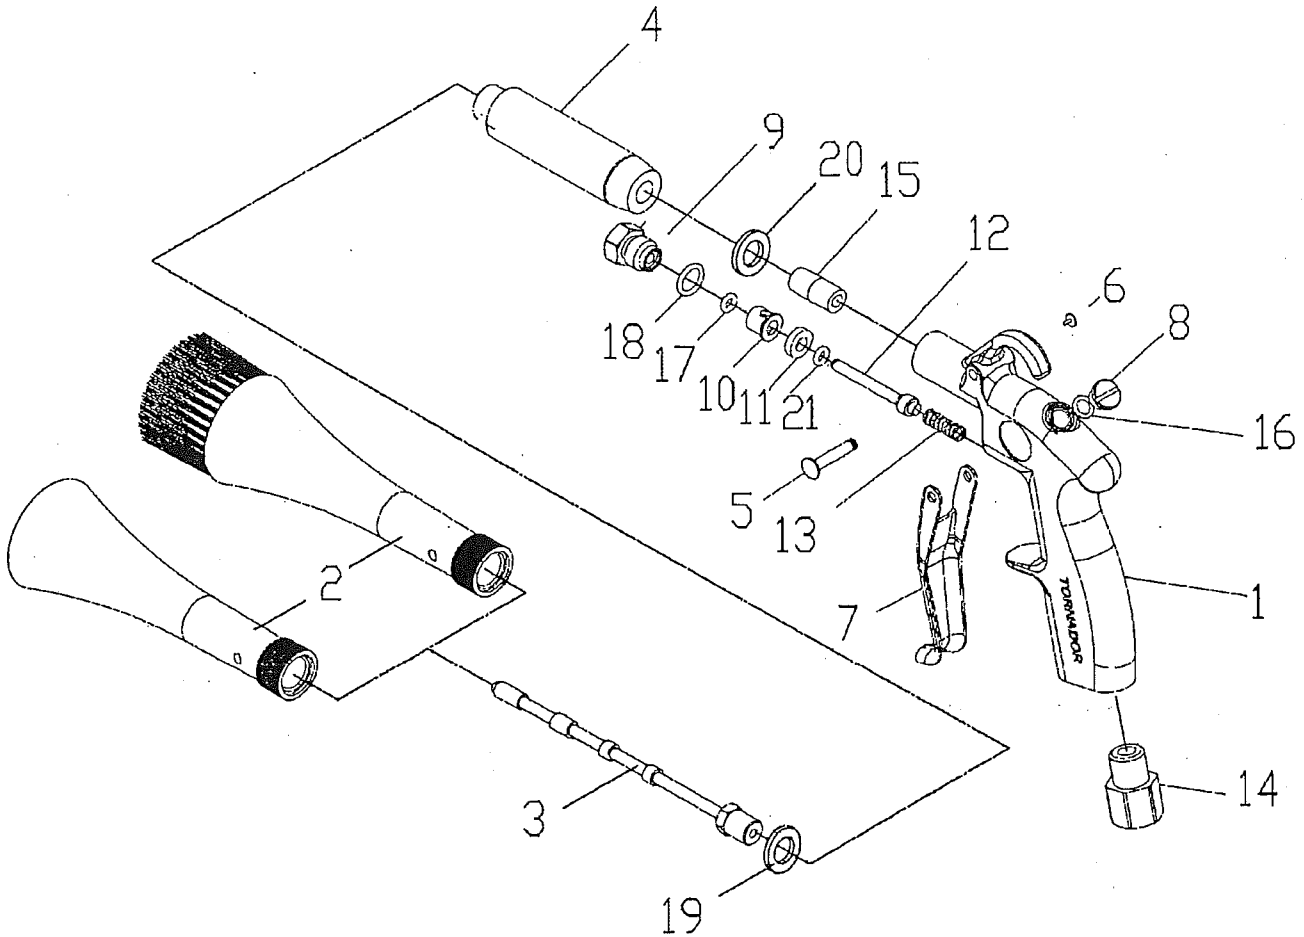

Z-014a Blow Gun

Z-014aB Blow Gun(with brush)

Ref. No.	Part No.	Description	Q'ty /Tool	Ref. No.	Part No.	Description	Q'ty /Tool
1	SPZ014001	Housing	1	13	SPZ014013	Spring (φ0.7xφ4.5xφ5.9x28L)	1
2	SPZ014002	Nozzle	1	14	SPZ014014A	Air Inlet (1/4" PF)	1
	SPZ0140B02	Nozzle (with brush)			SPZ014014B	Air Inlet (1/4" PT)	
3	SPZ014003	Weighted Tube Ass'y	1		SPZ014014C	Air Inlet (1/4" NPT)	
4	SPZ014004	Hose	1	15	SPZ014015	Screw	1
5	SPZ014005A	Trigger Pin	1	16	SPZ014016	O-Ring 4.47x1.78	1
6	SPZ014006A	Screw	1	17	SPZ014017	O-Ring 3.5x1.5	1
7	SPZ014007	Trigger	1	18	SPZ014018	O-Ring 9x2	1
8	SPZ014008	Screw	1	19	SPZ014019	Gasket (φ14.5xφ20x2T)	1
9	SPZ014009	Screw	1	20	SPZ014020	Gasket (φ10xφ16.5x2T)	1
10	SPZ014010	Bushing	1	21	SPZ014021	O-Ring	1
11	SPZ014011	Gasket	1	SK	SPZ0140SK	Service Kit Ref.No. -- 11, 13, 16, 17, 18, 21	
12	SPZ014012	Valve Stem	1				