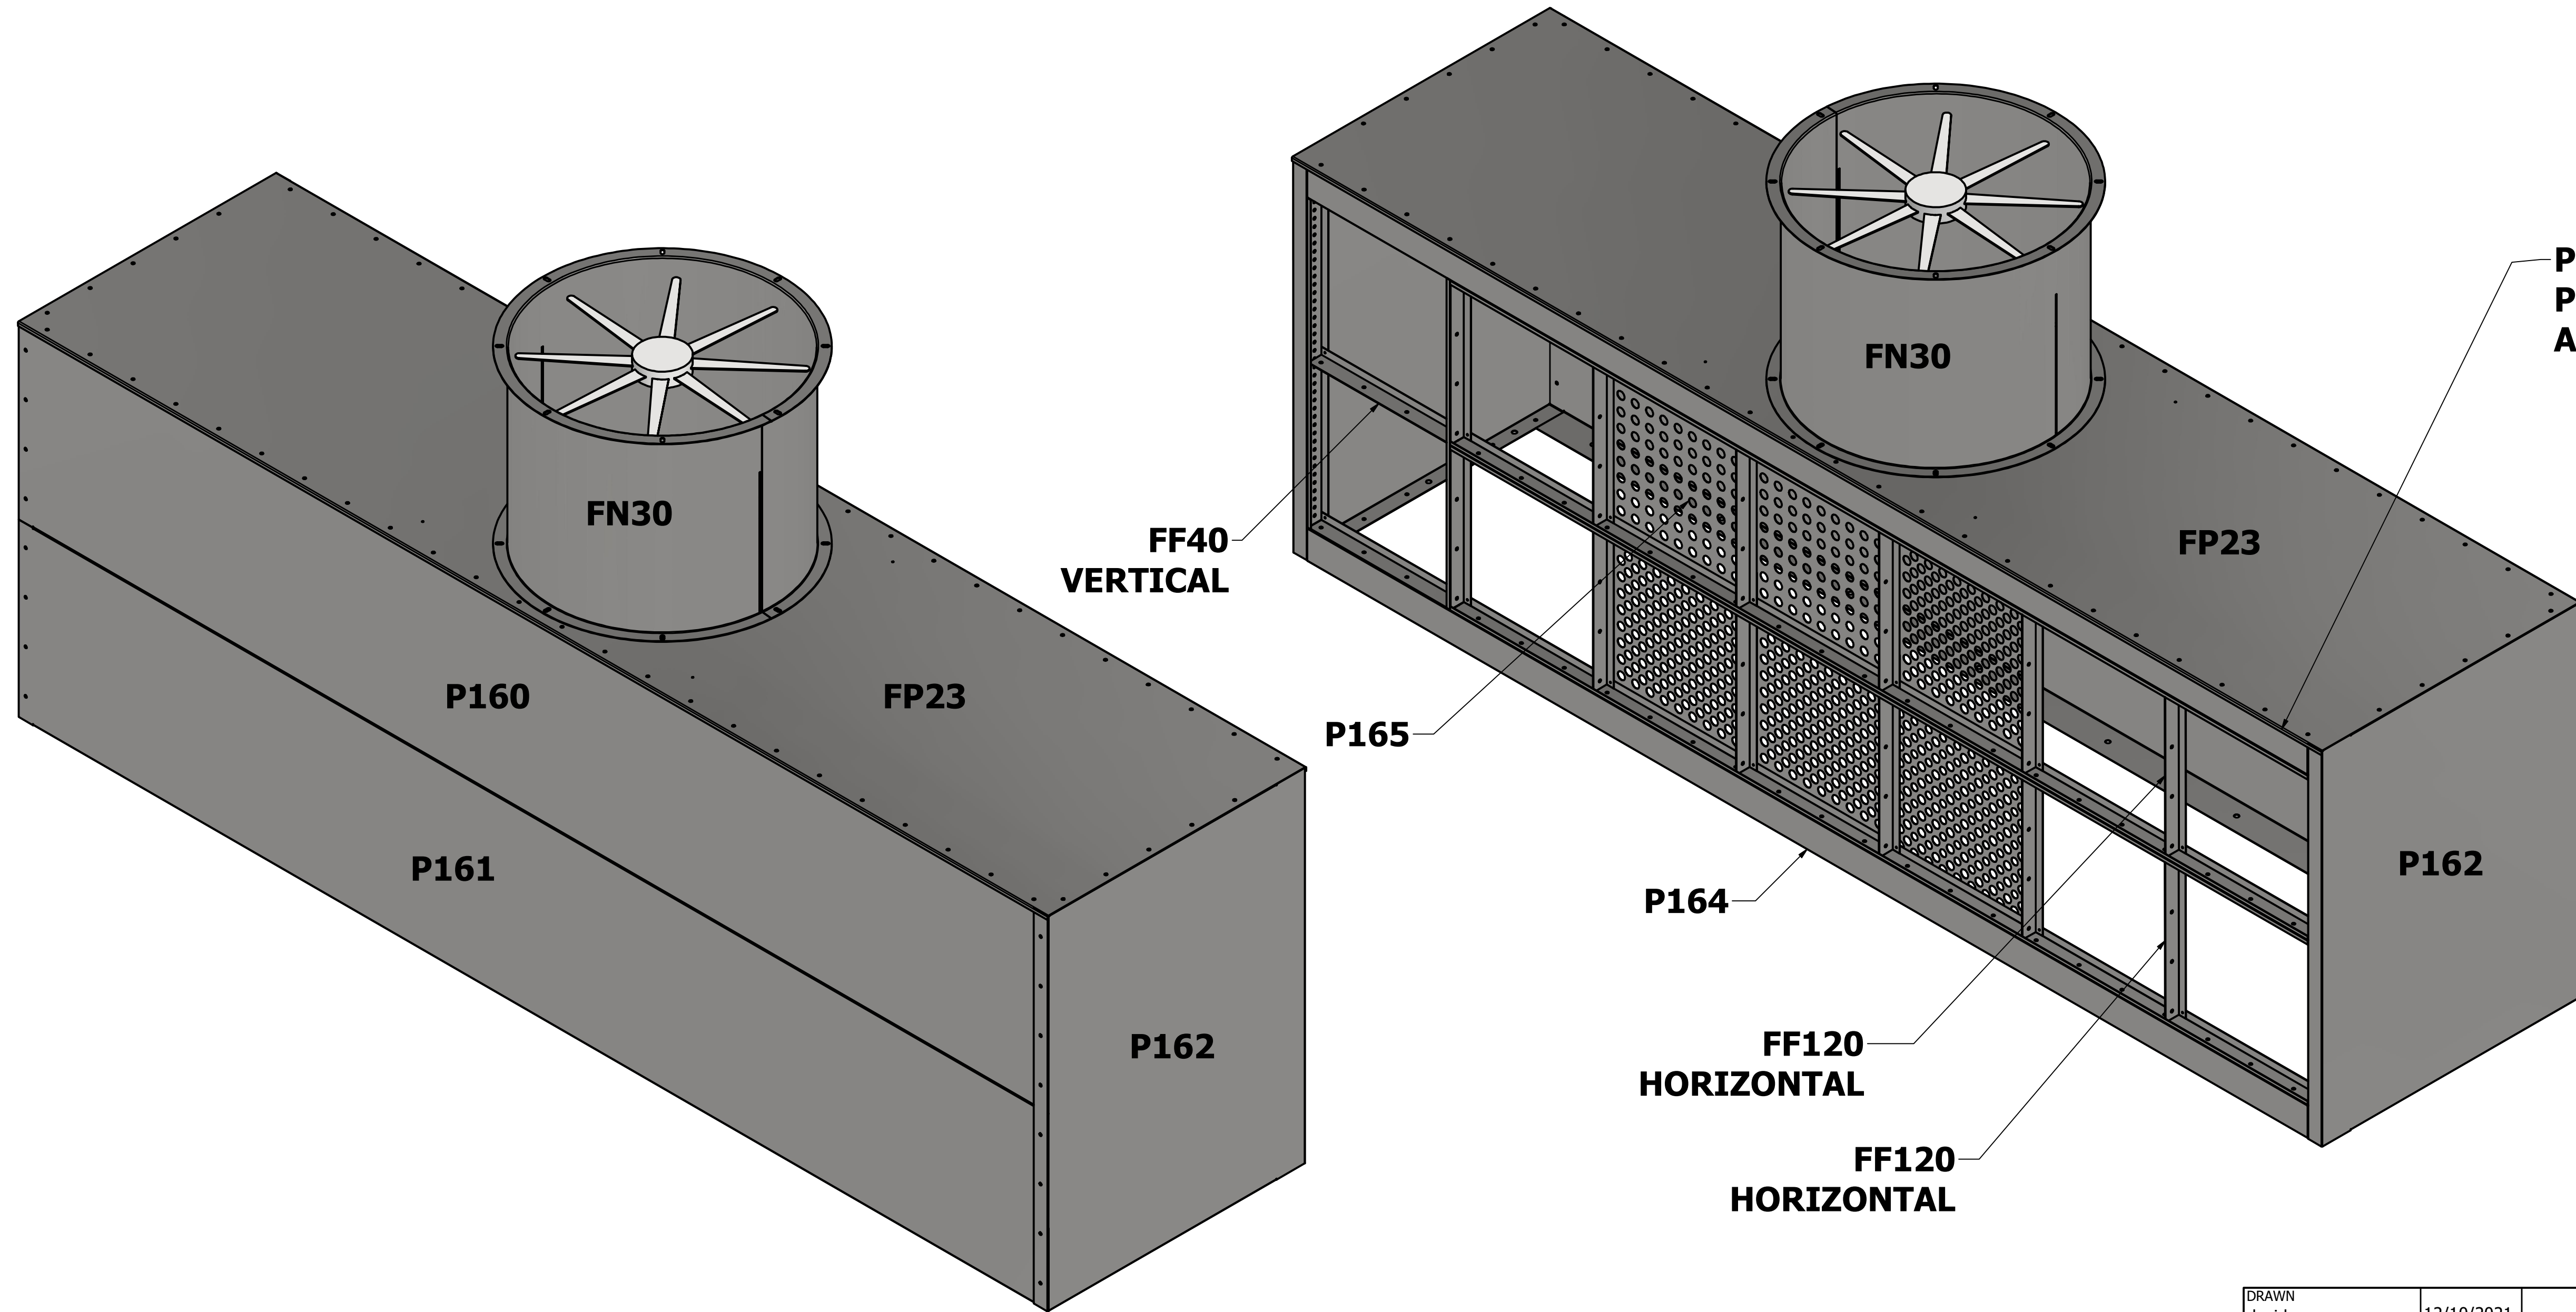

PARTS LIST			
ITEM	QTY	PART NUMBER	DESCRIPTION
P164	1	PREP BENCH 12' FILTER BASE 140 X 4 X 4	#1997
FF120	2	120 X 20 FILTER FRAME	STOCK
FF40	1	40 X 20 FILTER FRAME	STOCK
P163	1	PREP BENCH 12' FILTER FRAME TOP PANEL 144 X 4	#1997
P162	2	PREP BENCH 12'L SIDE PANEL 36 X 48	#1995
FP23	1	F30PPB1440X36	#1996
P160	1	BENCH PREP FILTER BOX WP144X24	#1994
P161	1	BENCH PREP FILTER BOX FLP144X24	#1993
FN30	1	FAN 30 ASSEMBLY	STOCK
P165	1	PREP BENCH BAFFLE PANEL 60 X 40	

DRAWN	david	12/10/2021	RGI SPRAY BOOTHS	
CHECKED			TITLE	
QA			BENCH PREP	
MFG			12'L X 4'H X 3'DP	
APPROVED			ASSEMBLY	
MATERIAL			SIZE	DWG NO
			D	BENCH PREP ASSEMBLY 12'
			SCALE	1 / 10
				REV
				1
				SHEET 1 OF 1