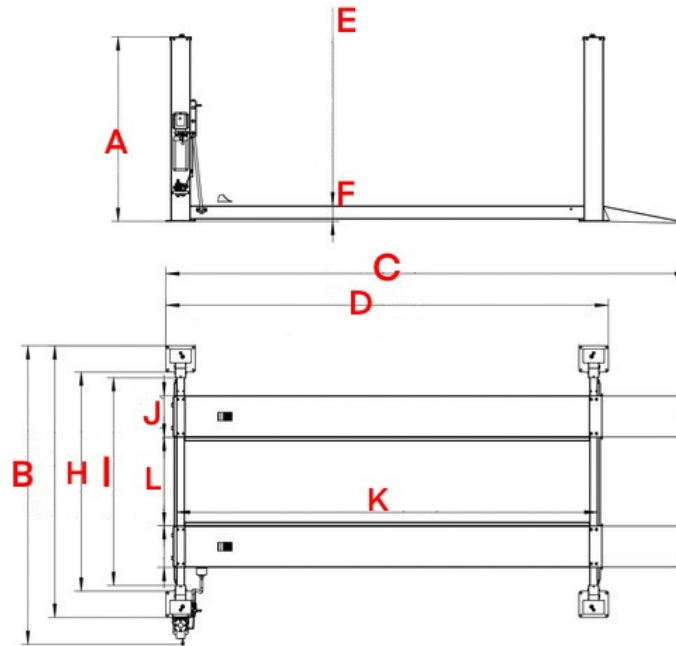

414

Stratus 4 Post 14,000 LBS Capacity Pneumatic Safety Lock Release Car Lift

WWW.STRATUSAUTOEQUIP.COM

STRATUS
auto equipment

512-640-9896
8413 Calibration Ct
College Station, TX 77845
sales@stratusautoequip.com

TECHNICAL

Model	414
Capacity	14,000 LBS
Overall Height - A	91 1/2" (2324 MM)
Overall Width - B	144 9/16" (3672 MM)
Overall Length w/ ramps - C	277 3/16" (7040 MM)
Overall Length w/o ramps - D	237 3/8" (6030 MM)
Max lifting height - E	73 7/16" (1865 MM)
Min lifting height - F	7 1/2" (191 MM)
Clearance Height - G	65 15/16" (1675 MM)
Lifting Time	~50 SEC
Width between columns - H	107 9/16" (2732 MM)
Drive Thru - I	82 1/2" – 86 7/16" (2096 MM – 2196 MM)
Runway width - J	20" (508 MM)
Runway Length - K	227 3/16" (5770 MM)
Between Runways - L	42 1/2" – 46 7/16" (1080 MM – 1180 MM)
Motor	4 HP, 220V, 60 HZ, 1ph
Oil	AW32 or AW46
Breaker	30A
Weight	3,122 LBS
Dimension	233" L * 22" W * 34" H

DIMENSION

FEATURES

- Pneumatic safety lock release lift
- Max lifting height limiter switch to ensure the cylinders work within the stroke
- Dual safety device design: Second safety device will be automatically locked while primary safety locks are out of operation.
- Proofed by dynamic test with 115% of rated capacity and static test with 150% rated capacity
- Powder coating finish: Granite Gray (RAL 7026) + Reinorange (RAL 2004)