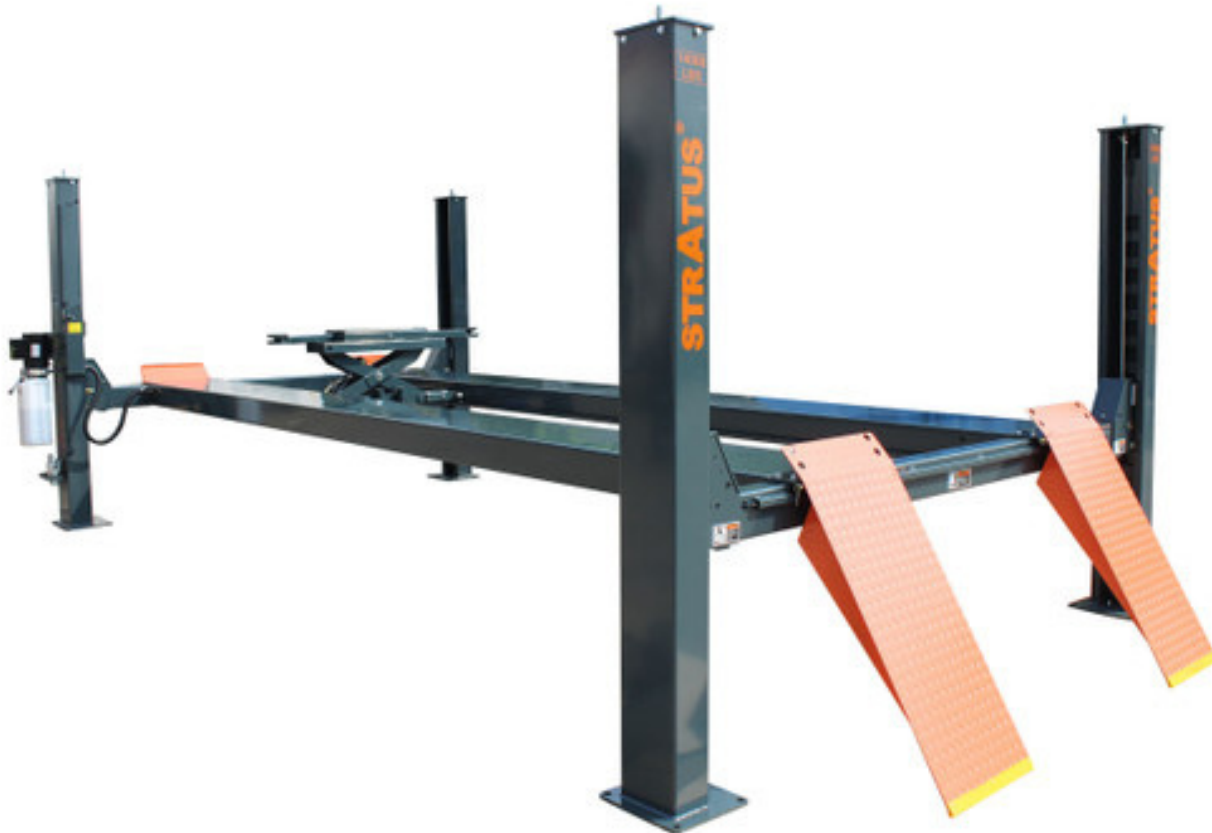

414

Stratus 4 Post 14,000 LBS Capacity Pneumatic Safety Lock Release Car Lift

WWW.STRATUSAUTOEQUIP.COM

STRATUS
auto equipment

512-640-9896
8413 Calibration Ct
College Station, TX 77845
sales@stratusautoequip.com

TECHNICAL

Model	414
Capacity	14,000 LBS
Overall Height - A	91 1/2" (2324 MM)
Overall Width - B	144 9/16" (3672 MM)
Overall Length w/ ramps - C	277 3/16" (7040 MM)
Overall Length w/o ramps - D	237 3/8" (6030 MM)
Max lifting height - E	73 7/16" (1865 MM)
Min lifting height - F	7 1/2" (191 MM)
Clearance Height - G	65 15/16" (1675 MM)
Lifting Time	~50 SEC
Width between columns - H	107 9/16" (2732 MM)
Drive Thru - I	82 1/2" – 86 7/16" (2096 MM – 2196 MM)
Runway width - J	20" (508 MM)
Runway Length - K	227 3/16" (5770 MM)
Between Runways - L	42 1/2" – 46 7/16" (1080 MM – 1180 MM)
Motor	4 HP, 220V, 60 HZ, 1ph
Oil	AW32 or AW46
Breaker	30A
Weight	3,122 LBS
Dimension	233" L * 22" W * 34" H

DIMENSION

FEATURES

- Pneumatic safety lock release lift
- Max lifting height limiter switch to ensure the cylinders work within the stroke
- Dual safety device design: Second safety device will be automatically locked while primary safety locks are out of operation.
- Proofed by dynamic test with 115% of rated capacity and static test with 150% rated capacity
- Powder coating finish: Granite Gray (RAL 7026) + Reinorange (RAL 2004)

Optional Add-On Accessories (Sold Separately)

- Rolling Bridge Jack
- Turntable Plate

View it on the website here:

Warranty

5 YEAR LIFTING STRUCTURE

3 YEAR HYDRAULIC

2 YEAR ELECTRIC