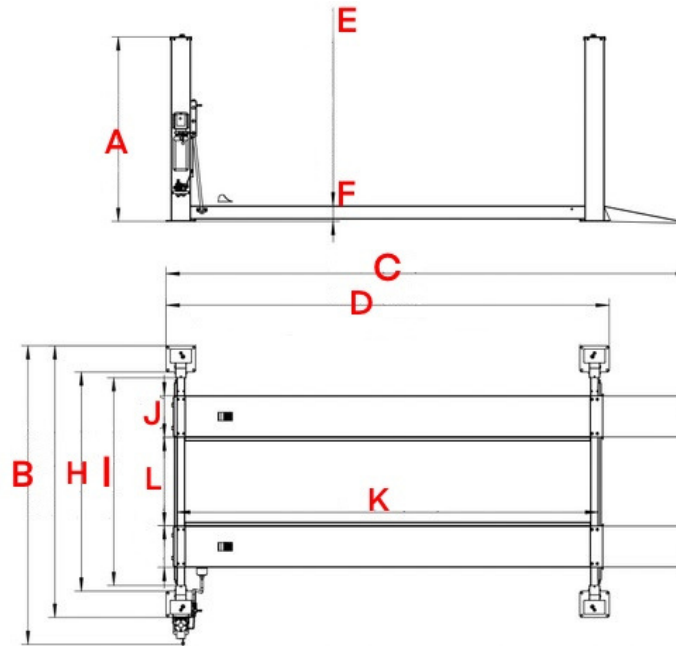

414

Stratus 4 Post 14,000 LBS Capacity Pneumatic Safety Lock Release Car Lift

WWW.STRATUSAUTOEQUIP.COM

STRATUS
auto equipment

512-640-9896
8413 Calibration Ct
College Station, TX 77845
sales@stratusautoequip.com

TECHNICAL

Model	414
Capacity	14,000 LBS
Overall Height - A	91 1/2" (2324 MM)
Overall Width - B	144 9/16" (3672 MM)
Overall Length w/ ramps - C	277 3/16" (7040 MM)
Overall Length w/o ramps - D	237 3/8" (6030 MM)
Max lifting height - E	73 7/16" (1865 MM)
Min lifting height - F	7 1/2" (191 MM)
Clearance Height - G	65 15/16" (1675 MM)
Lifting Time	~50 SEC
Width between columns - H	107 9/16" (2732 MM)
Drive Thru - I	82 1/2" – 86 7/16" (2096 MM – 2196 MM)
Runway width - J	20" (508 MM)
Runway Length - K	227 3/16" (5770 MM)
Between Runways - L	42 1/2" – 46 7/16" (1080 MM – 1180 MM)
Motor	4 HP, 220V, 60 HZ, 1ph
Oil	AW32 or AW46
Breaker	30A
Weight	3,097 LBS
Dimension	238" L * 22" W * 33" H

DIMENSION

FEATURES

- Pneumatic safety lock release lift
- Max lifting height limiter switch to ensure the cylinders work within the stroke
- Dual safety device design: Second safety device will be automatically locked while primary safety locks are out of operation.
- Proofed by dynamic test with 115% of rated capacity and static test with 150% rated capacity
- Powder coating finish: Granite Gray (RAL 7026) + Reinorange (RAL 2004)