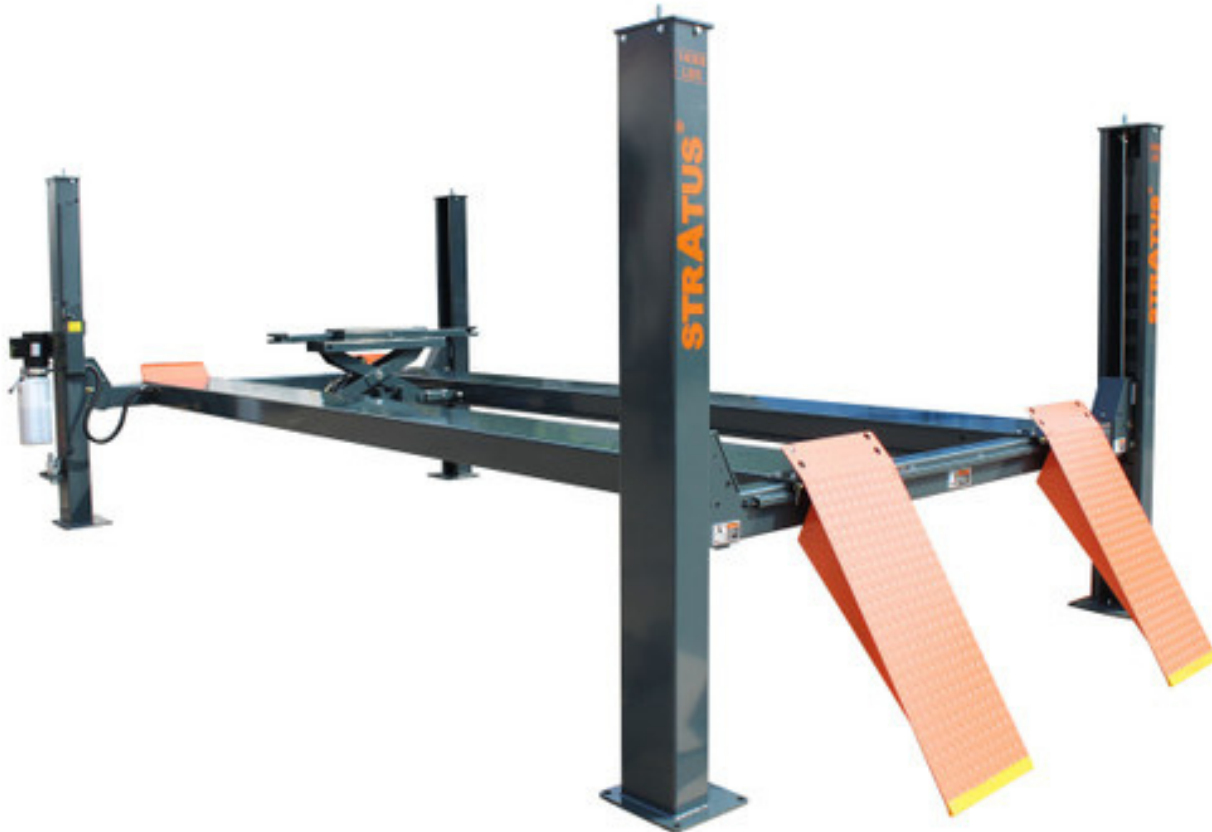

414

Stratus 4 Post 14,000 LBS Capacity Pneumatic Safety Lock Release Car Lift

WWW.STRATUSAUTOEQUIP.COM

STRATUS
auto equipment

512-640-9896
8413 Calibration Ct
College Station, TX 77845
sales@stratusautoequip.com

TECHNICAL

Model	414
Capacity	14,000 LBS
Overall Height - A	91 1/2" (2324 MM)
Overall Width - B	144 9/16" (3672 MM)
Overall Length w/ ramps - C	277 3/16" (7040 MM)
Overall Length w/o ramps - D	237 3/8" (6030 MM)
Max lifting height - E	73 7/16" (1865 MM)
Min lifting height - F	7 1/2" (191 MM)
Clearance Height - G	65 15/16" (1675 MM)
Lifting Time	~50 SEC
Width between columns - H	107 9/16" (2732 MM)
Drive Thru - I	82 1/2" – 86 7/16" (2096 MM – 2196 MM)
Runway width - J	20" (508 MM)
Runway Length - K	227 3/16" (5770 MM)
Between Runways - L	42 1/2" – 46 7/16" (1080 MM – 1180 MM)
Motor	4 HP, 220V, 60 HZ, 1ph
Oil	AW32 or AW46
Breaker	30A
Weight	3,097 LBS
Dimension	238" L * 22" W * 33" H

DIMENSION

FEATURES

- Pneumatic safety lock release lift
- Max lifting height limiter switch to ensure the cylinders work within the stroke
- Dual safety device design: Second safety device will be automatically locked while primary safety locks are out of operation.
- Proofed by dynamic test with 115% of rated capacity and static test with 150% rated capacity
- Powder coating finish: Granite Gray (RAL 7026) + Reinorange (RAL 2004)

Optional Add-On Accessories (Sold Separately)

- Rolling Bridge Jack
- Turntable Plate

View it on the website here: