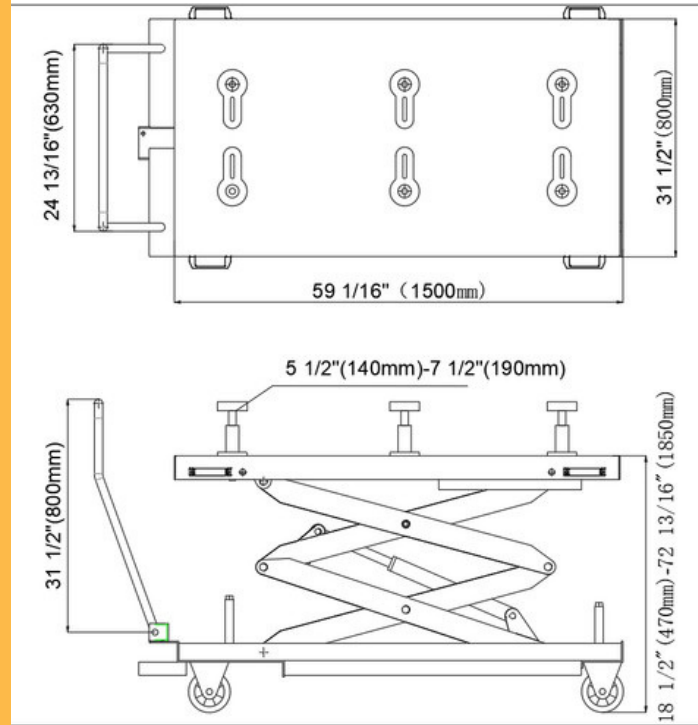

LT2600

Stratus Car Lift Table

WWW.STRATUSAUTOEQUIP.COM

STRATUS
auto equipment[®]

512-640-9896
8413 Calibration Ct
College Station, TX 77845
sales@stratusautoequip.com

TECHNICAL

Model	LT2600
Capacity	2,600 LBS
Max Height	72 13/16" (1850 MM)
Min Height	18 1/2" (470 MM)
Runway Length without Ramps	59 1/16" (1500 MM)
Overall Width	31 1/2" (800 MM)
Motor	3 HP, 220V, 60 HZ, 1PH
Oil	AW32 or AW46
Breaker	30A
Platform Weight	1,676 LBS
Platform Dimension	101" L * 41" W * 36" H

DIMENSIONS

FEATURES

- Reinforced scissor arms
- 220V control unit
- Remote control operation
- Middle self-locking safety
- The cable can be side slid in all directions, which is convenient for screw alignment during disassembly and assembly
- The table is equipped with 6 rubber pads, which is convenient for battery transfer
- Shut-off valve is included
- 5 lock positions, platform raise 9" - 11 7/16" (230mm-290MM) when raising each lock position
- Platform is 30 11/16" (780MM) from ground when lift raises to the 1st lock position.
- Powder coating finish: Granite Gray (RAL 7026) + Reinorange (RAL 2004)

Standard Accessories (Included)

- 6 pcs Rubber Pads

View it on the website here: