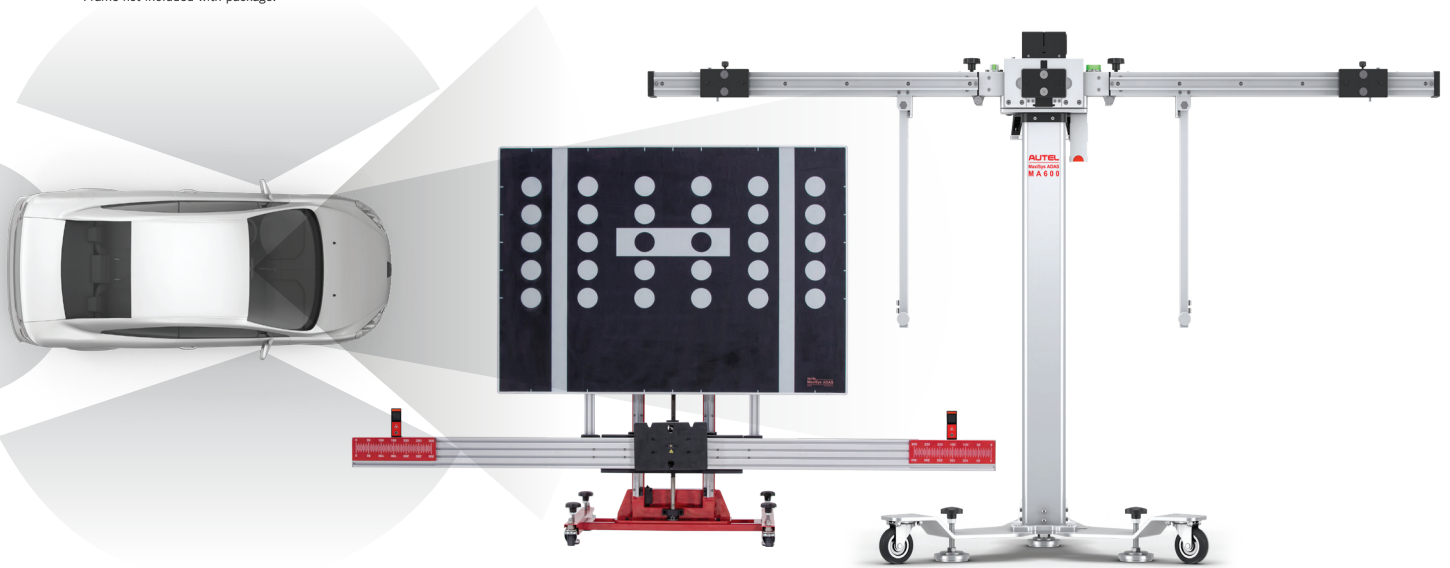

## ADAS CAL 2

PART NO:  
ADASCAL2

EXPAND YOUR FRAMES CAPABILITIES

COMPATIBLE WITH THE AUTEL STANDARD & MA600 FRAMES >

\*Frame not included with package.

- **AVM:** Around View Monitoring
- **LANEWATCH:** Camera-Based Blind Spot
- **RCW:** Rear Collision Warning
- **RADAR SYSTEMS:** ACC - Adaptive Cruise Control, BSM - Blind Spot Monitoring, FCW - Front Collision Warning

### ADAPTIVE CRUISE CONTROL

HITACHI RADAR PLATE ACC  
CSC0802-03