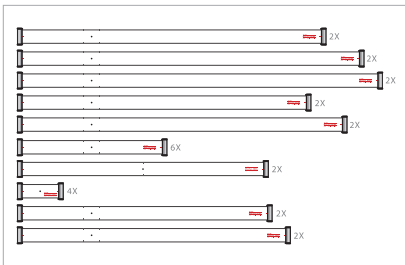

AROUND VIEW MONITORING

TOYOTA AVM
CSC1004-10