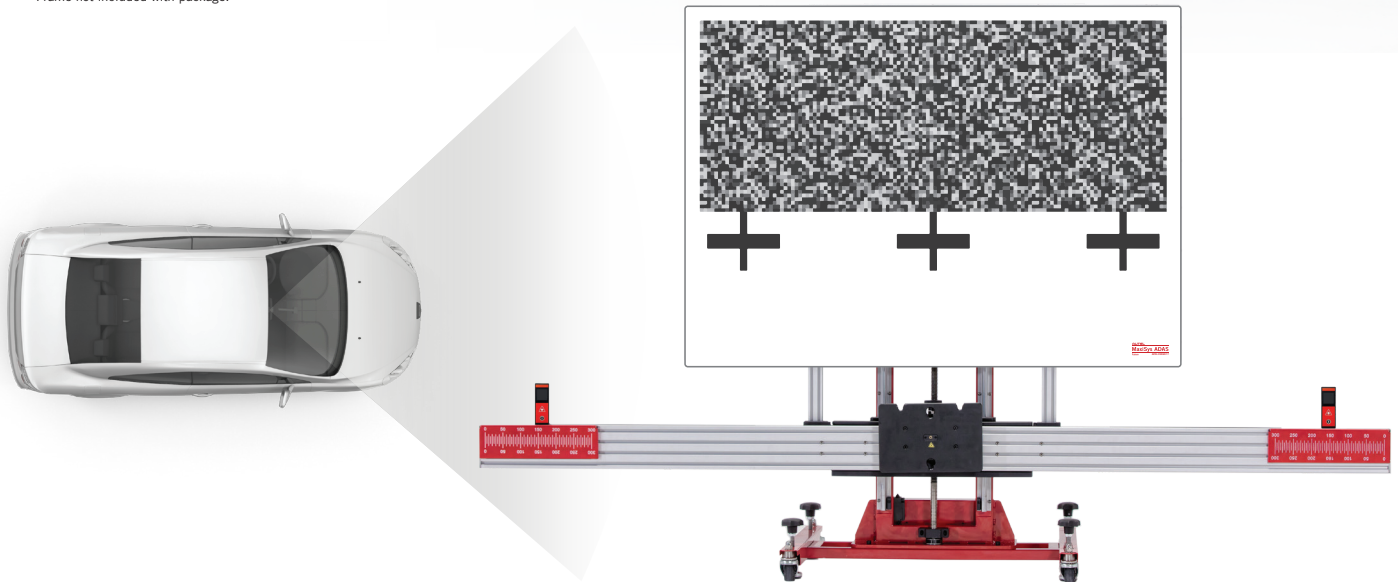

## LDW TARGET 3 PART NO: LDWTARGET3

**EXPANDS LANE DEPARTURE WARNING CALIBRATION CAPABILITIES**

Warns driver when vehicle begins to move out of freeway lane. Designed to minimize caused collisions: driver error, distractions and drowsiness. **COMPATIBLE WITH THE AUTEL STANDARD FRAME >**  
\*Frame not included with package.