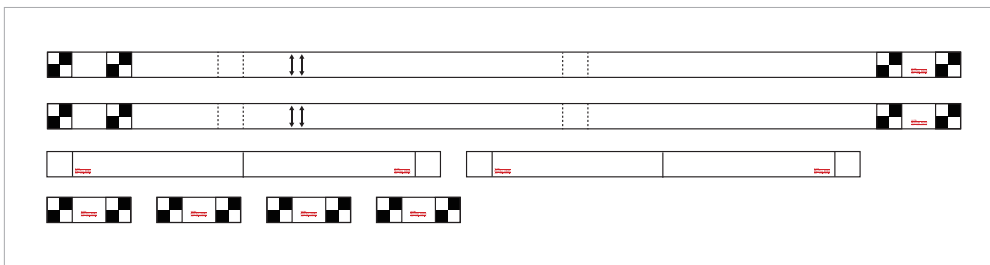

AROUND VIEW MONITORING

HYUNDAI/ KIA AVM
CSC1004-04