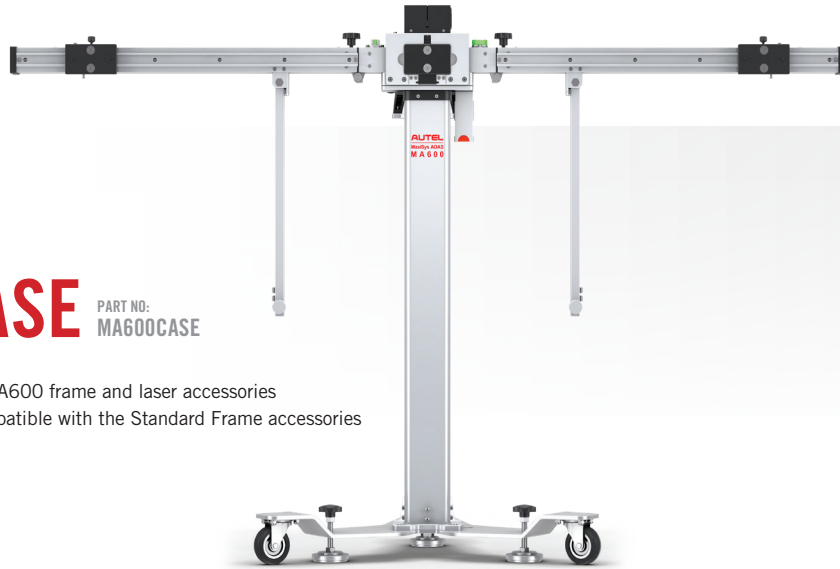

MA600 CASE

MA600 CASE

PART NO:
MA600CASE

FOR THE TECH ON THE GO

- Allows easier transport of the MA600 frame and laser accessories
- Laser Accessories bag also compatible with the Standard Frame accessories

*Frame not included with package.