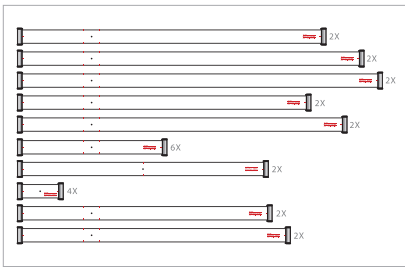

AROUND VIEW MONITORING

TOYOTA AVM
CSC1004-10