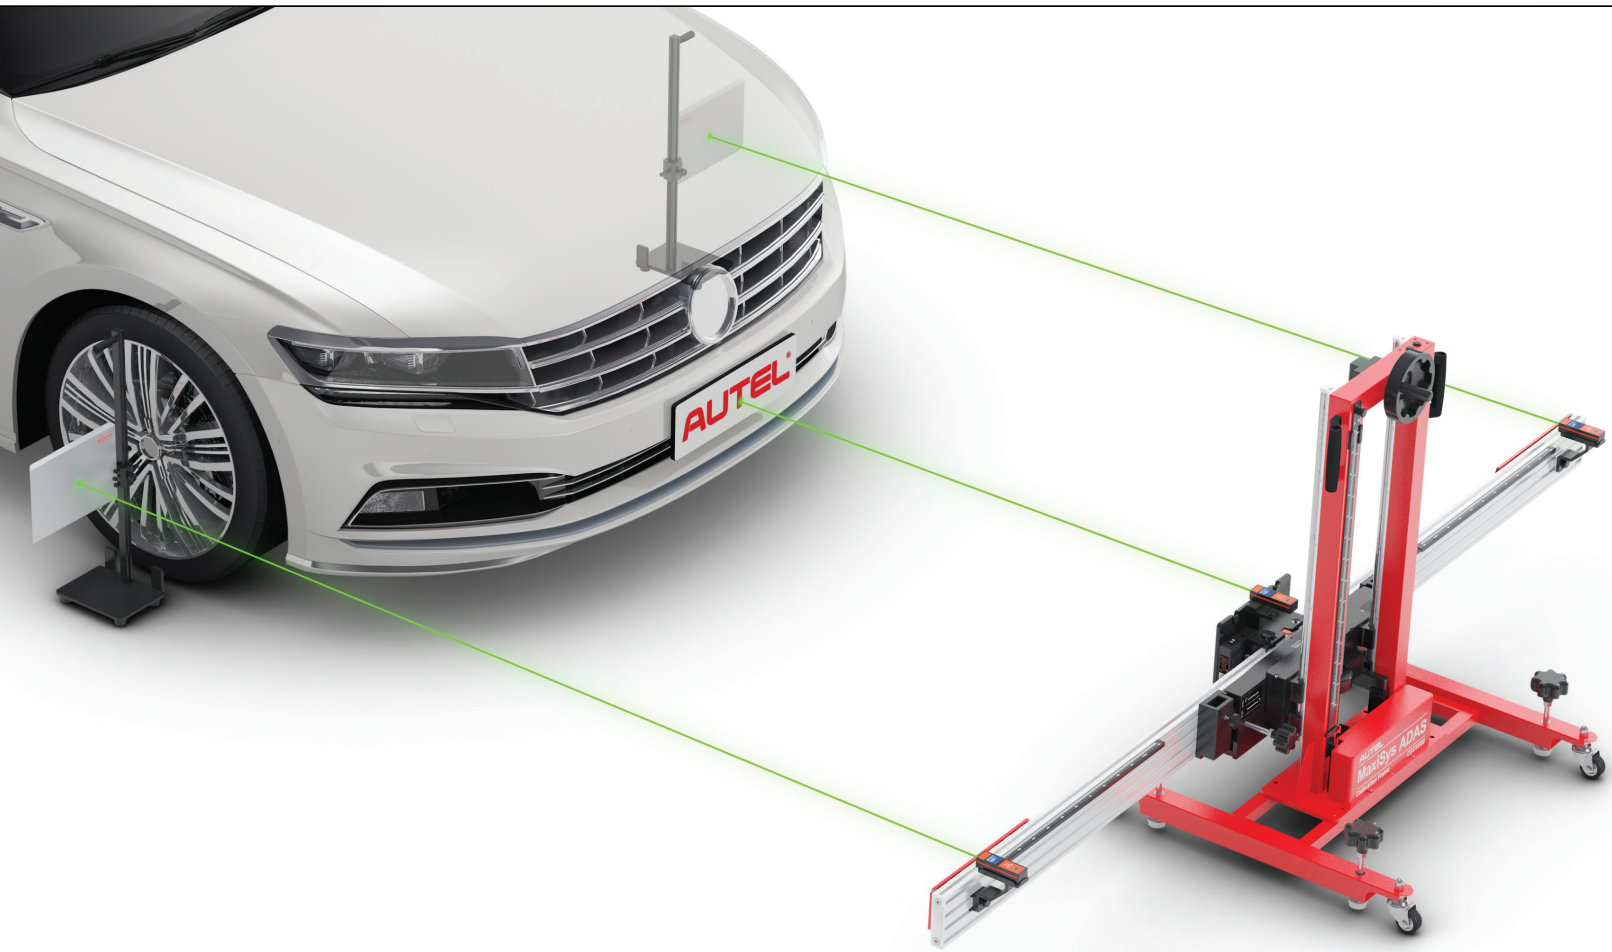

### AROUND VIEW MONITORING

HYUNDAI/ KIA AVM  
CSC1004-04

NISSAN AVM  
CSC1004-11

REQUIRED PARTS FOR THIS PACKAGE • Autel ADAS MA600 Calibration Frame • MaxiSYS tablet with ADAS Calibration Software

# ADAS STANDARD FRAME **DIGITAL ADAS**