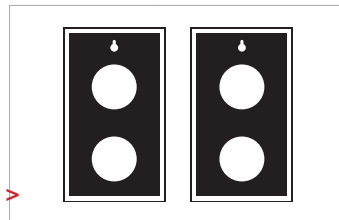

AROUND VIEW MONITORING

VW AVM
CSC0804-01