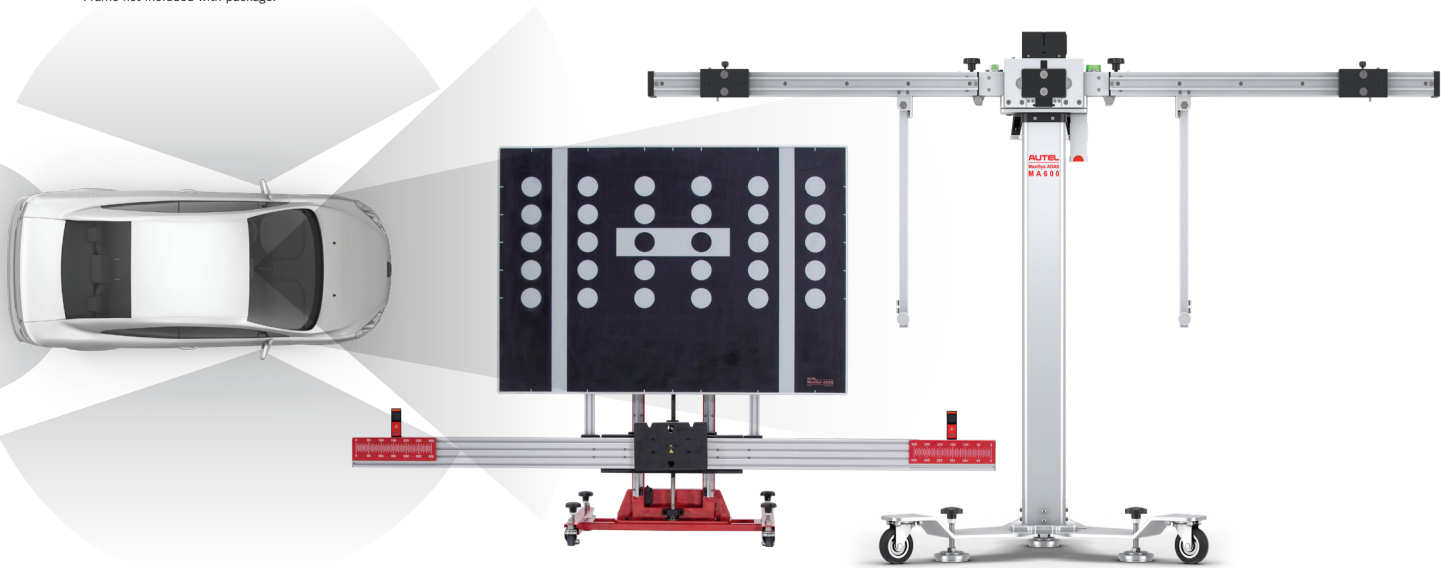

## ADAS CAL 2

PART NO:  
ADASCAL2

EXPAND YOUR FRAMES CAPABILITIES

COMPATIBLE WITH THE AUTEL STANDARD & MA600 FRAMES >

\*Frame not included with package.

- **AVM:** Around View Monitoring
- **LANEWATCH:** Camera-Based Blind Spot
- **RCW:** Rear Collision Warning
- **RADAR SYSTEMS:** ACC - Adaptive Cruise Control, BSM - Blind Spot Monitoring, FCW - Front Collision Warning