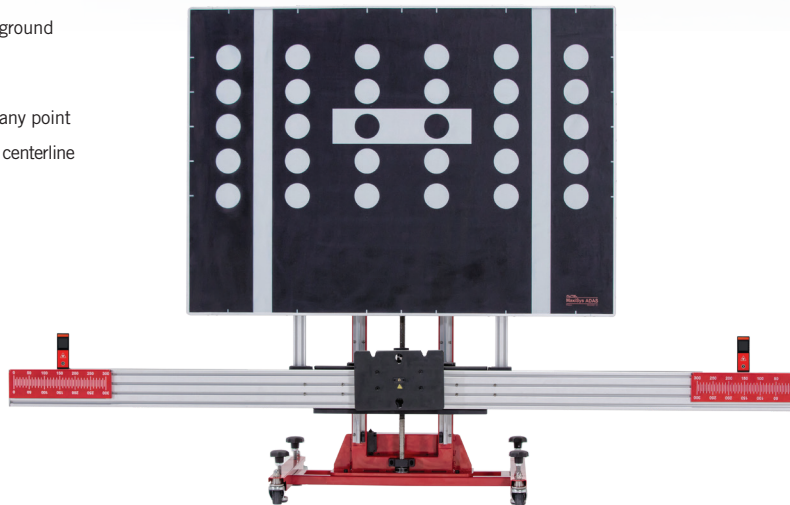

LASER ASSIST MIRROR
CSC1500-06