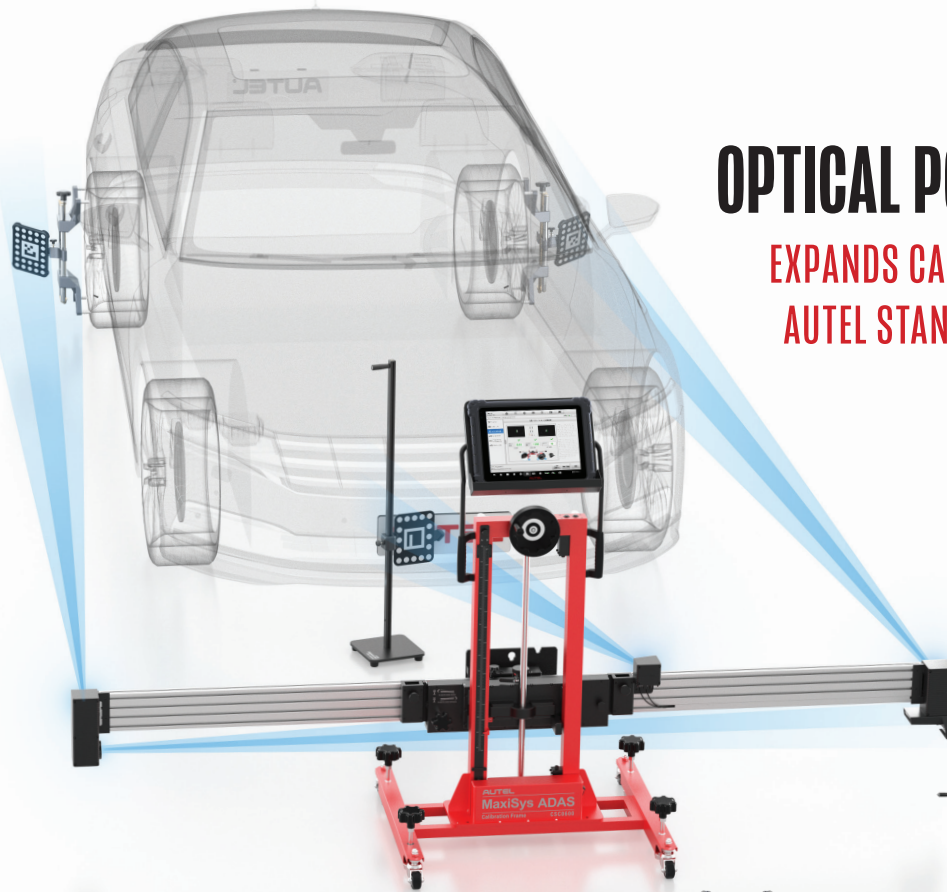

MA600 BASE  
STORAGE BAG

MA600 CROSSBAR  
STORAGE BAG

LASER ACCESSORIES  
STORAGE BAG

MA600 MAIN COLUMN  
STORAGE BAG

**REQUIRED PARTS FOR THIS PACKAGE** • Autel ADAS MA600 Calibration Frame • MaxiSYS tablet with ADAS Calibration Software

## OPTICAL POSITIONING SYSTEM

EXPANDS CAPABILITY OF YOUR EXISTING  
AUTEL STANDARD CALIBRATION FRAME

NO MORE MECHANICAL MEASURING  
FRAME  
PLACEMENT  
IN AS LITTLE AS  
1 MINUTE

LEFT CAMERA UNIT  
(2 CAMERAS + 4 CABLES)  
CSC0500-06