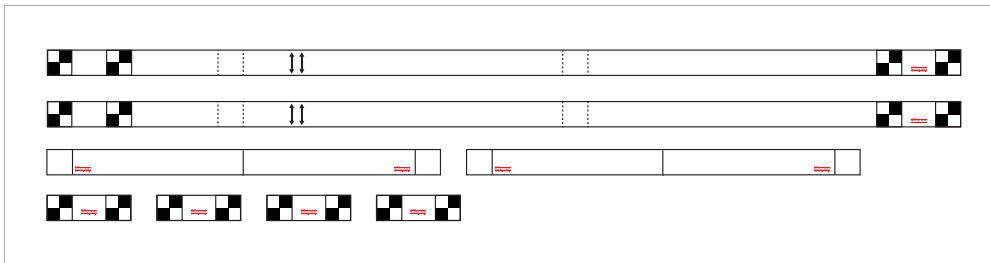

AROUND VIEW MONITORING

HYUNDAI/ KIA AVM
CSC1004-04