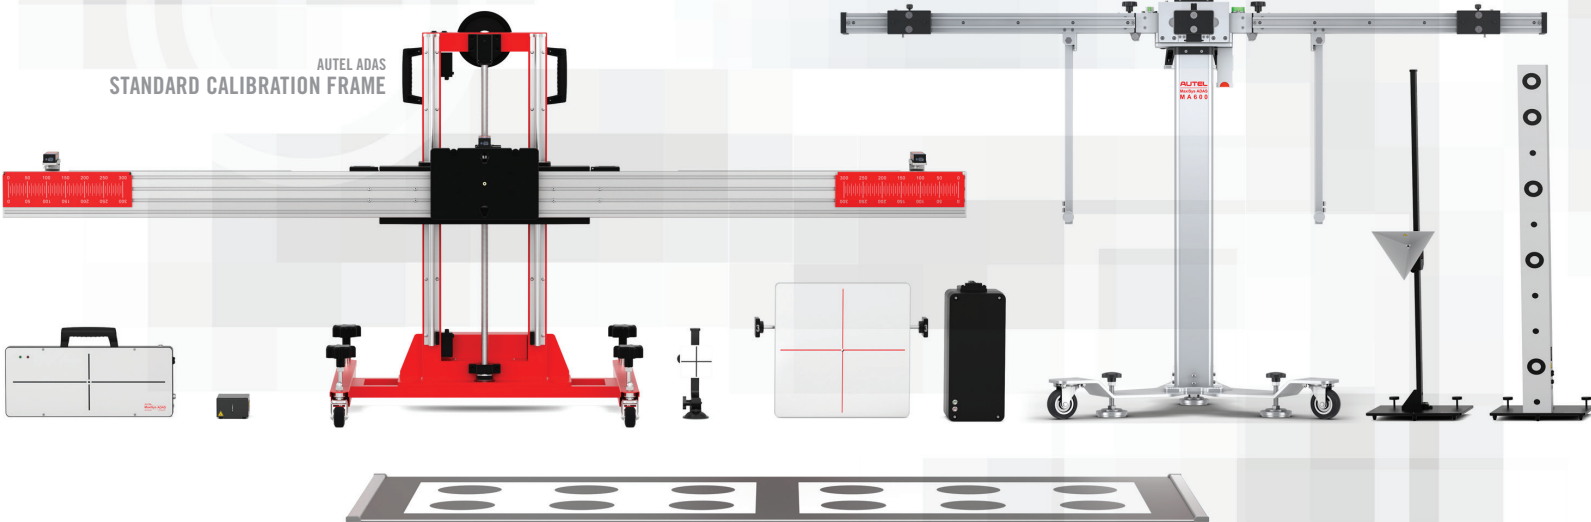

# ADAS

ADVANCED DRIVER ASSISTANCE SYSTEM

AUTEL ADAS  
MAG600 CALIBRATION FRAME

AUTEL ADAS  
STANDARD CALIBRATION FRAME