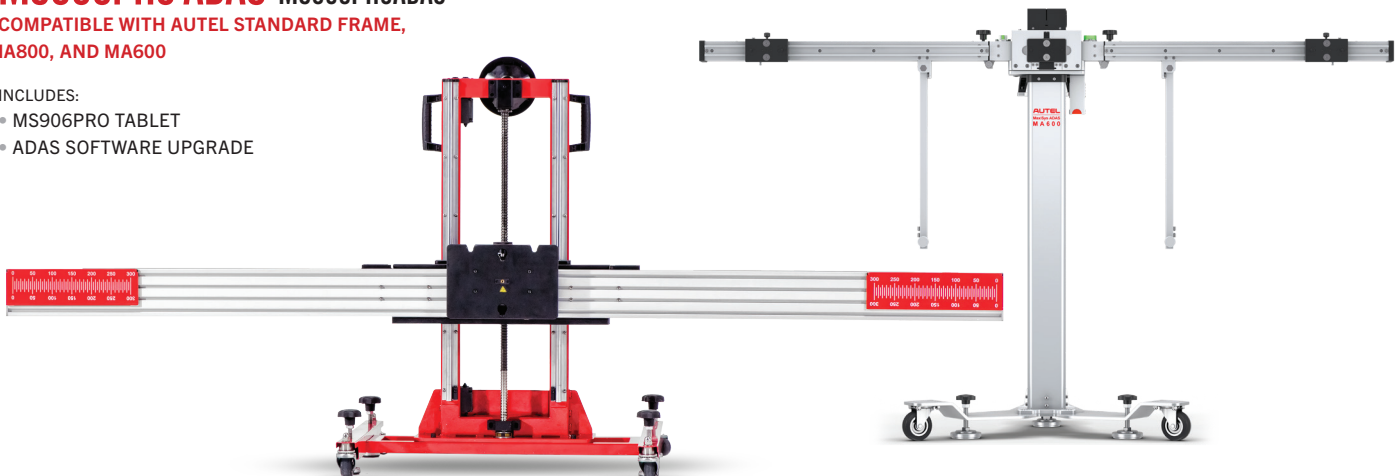

AUTEL®

ADAS EXPANSION PACKAGE

ADVANCED DRIVER ASSISTANCE SYSTEM

MS906PRO ADAS PART NO: MS906PROADAS

COMPATIBLE WITH AUTEL STANDARD FRAME, IA800, AND MA600

INCLUDES:

- MS906PRO TABLET
- ADAS SOFTWARE UPGRADE