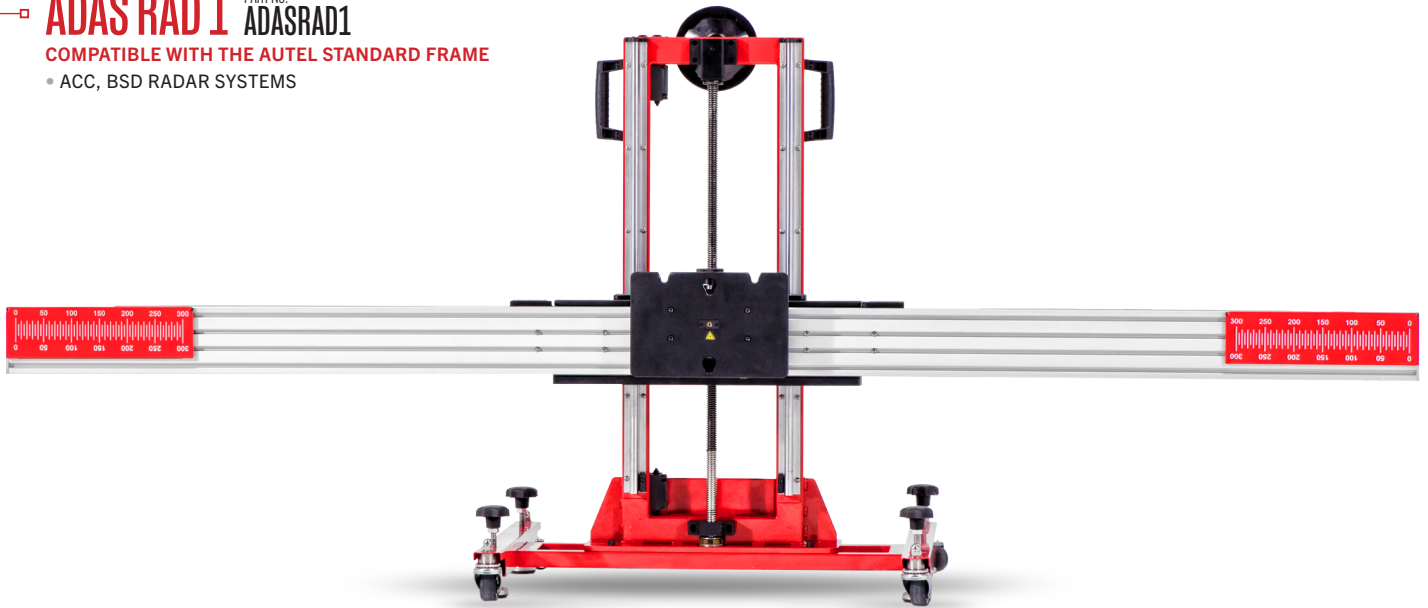

AUTEL®

ADAS EXPANSION PACKAGE

ADVANCED DRIVER ASSISTANCE SYSTEM

ADAS RAD 1 PART NO: ADASRAD1

COMPATIBLE WITH THE AUTEL STANDARD FRAME

- ACC, BSD RADAR SYSTEMS

ADAPTIVE CRUISE CONTROL

REFLECTOR
CSC0602-01