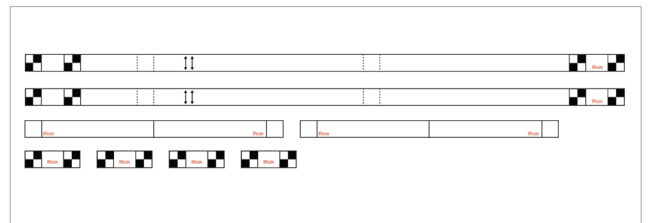

HYUNDAI/KIA AVM
CSC1004-04