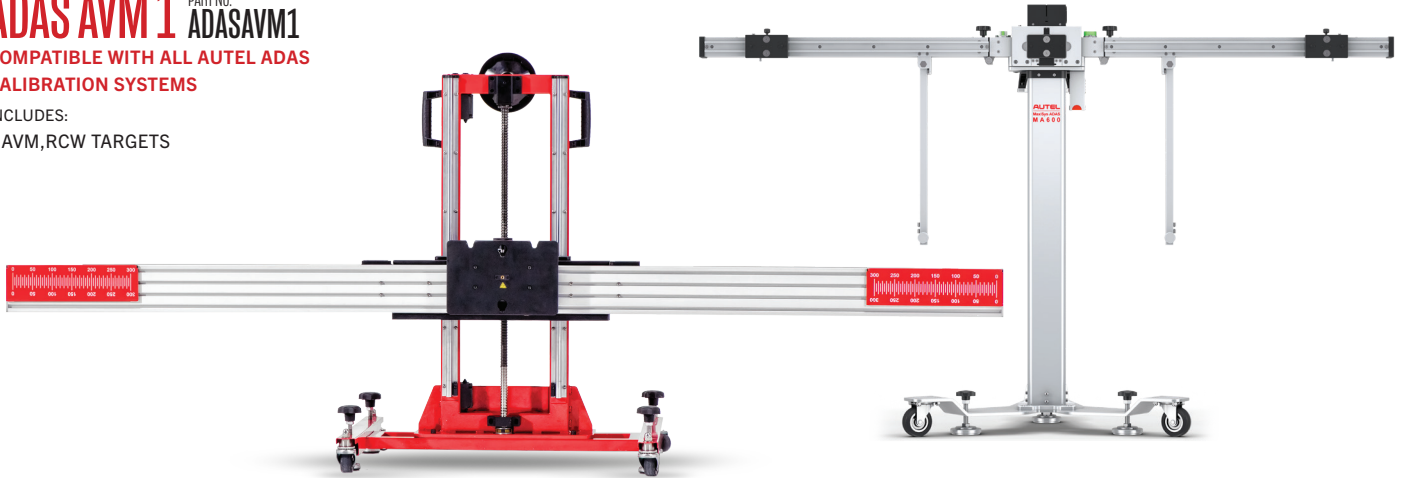

ADAS EXPANSION PACKAGE

ADVANCED DRIVER ASSISTANCE SYSTEM

ADAS AVM 1 PART NO: ADASAVM1

COMPATIBLE WITH ALL AUTEL ADAS CALIBRATION SYSTEMS

INCLUDES:

- AVM, RCW TARGETS

AROUND VIEW MONITORING

VW AVM
CSC0804-01