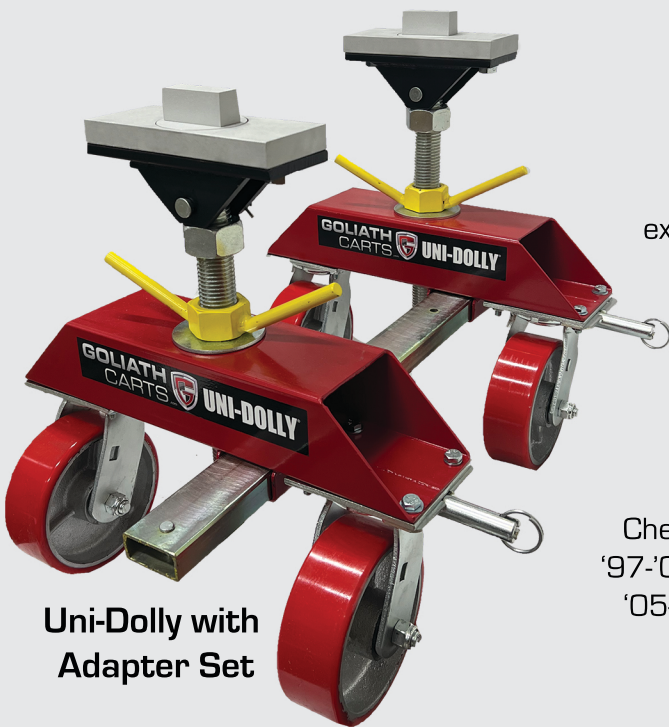

UD Uni-Dolly - Specialty Adapters

Uni-Dolly with Adapter Set

AUDI
#UD-4800-AUD
Audi TT, RS, R8, A6, A7

BMW
#UD-4800-BMW
All Models 2001-Present
except Mini R60 Countryman

CORVETTE
#UD-4800-COR
Chevy Corvette C5, C6, C7, GS Z
'97-'04: Z06 Corvette, z51, C6-Z06
'05-'12: C6 Coupe & Convertible
'14+: C7 Stingray

- + MOVE LUXURY VEHICLES SAFELY & EFFECTIVELY
- + DESIGNED TO SECURE AUDI, BMW, CORVETTE, MERCEDES, PORSCHE & TESLA VEHICLES
- + PROVIDE MAXIMUM CONTROL AND SECURITY
- + RUGGED DESIGN, HIGH STRENGTH 6061 ALUMINUM
- + FITS MOST MODELS

UD Uni-Dolly - Specialty Adapters

PORSCHE

#UD-4800-POR

Boxster and Cayman 911, 964, 993, 996, 997, 991

TESLA

#UD-4800-TES

Model 3, Model S, Model X, Model Y

MERCEDES

#UD-4800-MER

'00-Present: AMG, CLA, E, GLA, C, G, S, SLS, SLK, GT, GL, GLE, GLK, ML Classes

Available Versions:

Mix and Match:

Purchase Individually or in Sets

UD-4800-UNIV
Universal Adapter

UD-4800-CAR
Adapter Mount