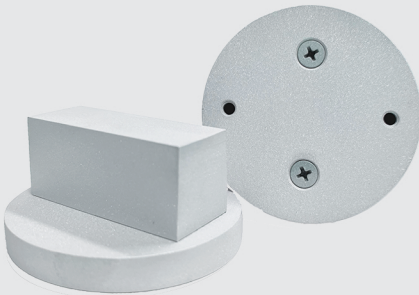

- + MOVE LUXURY VEHICLES SAFELY & EFFECTIVELY
- + DESIGNED TO SECURE AUDI, BMW, CORVETTE, MERCEDES, PORSCHE & TESLA VEHICLES
- + PROVIDE MAXIMUM CONTROL AND SECURITY
- + RUGGED DESIGN, HIGH STRENGTH 6061 ALUMINUM
- + FITS MOST MODELS

UD Uni-Dolly - Specialty Adapters

PORSCHE

#UD-4800-POR

Boxster and Cayman 911, 964, 993, 996, 997, 991

TESLA

#UD-4800-TES

Model 3, Model S, Model X, Model Y

MERCEDES

#UD-4800-MER

'00-Present: AMG, CLA, E, GLA, C, G, S, SLS, SLK, GT, GL, GLE, GLK, ML Classes

Available Versions:

Mix and Match:

Purchase Individually or in Sets

UD-4800-UNIV
Universal Adapter

UD-4800-CAR
Adapter Mount