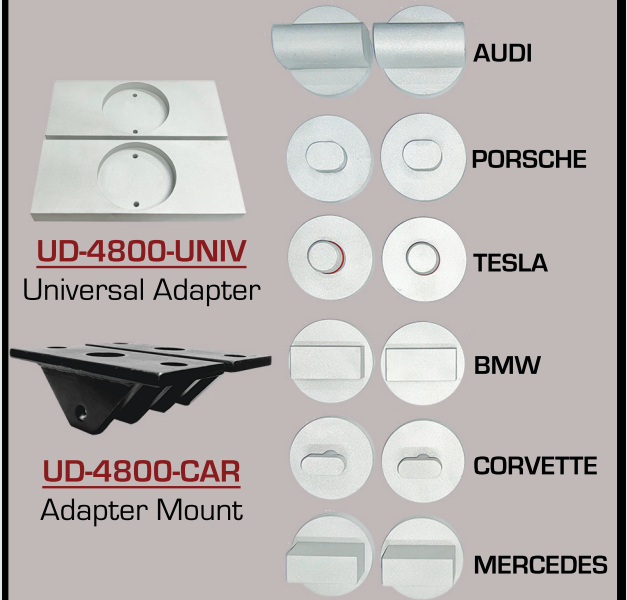

- + MOVE LUXURY VEHICLES SAFELY & EFFECTIVELY
- + DESIGNED TO SECURE AUDI, BMW, CORVETTE, MERCEDES, PORSCHE & TESLA VEHICLES
- + PROVIDE MAXIMUM CONTROL AND SECURITY
- + RUGGED DESIGN, HIGH STRENGTH 6061 ALUMINUM
- + FITS MOST MODELS

#UD-4800-MER

'00-Present: AMG, CLA, E, GLA, C, G, S, SLS, SLK, GT, GL, GLE, GLK, ML Classes

Available Versions:

Mix and Match:

Purchase Individually or in Sets

UD-4800-UNIV
Universal Adapter

UD-4800-CAR
Adapter Mount

Full Set:

Includes all (6) adapters, UD-4800-CAR & UD-4800-UNIV