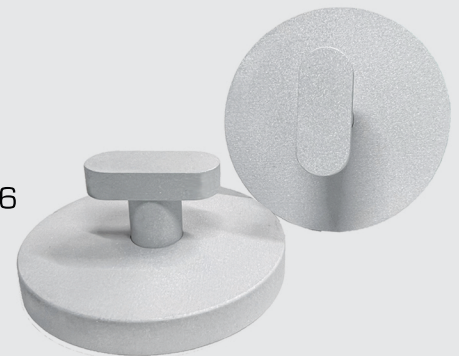

UD Uni-Dolly - Specialty Adapters

Uni-Dolly with Adapter Set

AUDI
#UD-4800-AUD
Audi TT, RS, R8, A6, A7

BMW
#UD-4800-BMW
All Models 2001-Present
except Mini R60 Countryman

CORVETTE
#UD-4800-COR
Chevy Corvette C5, C6, C7, GS Z
'97-'04: Z06 Corvette, z51, C6-Z06
'05-'12: C6 Coupe & Convertible
'14+: C7 Stingray

- + MOVE LUXURY VEHICLES SAFELY & EFFECTIVELY
- + DESIGNED TO SECURE AUDI, BMW, CORVETTE, MERCEDES, PORSCHE & TESLA VEHICLES
- + PROVIDE MAXIMUM CONTROL AND SECURITY
- + RUGGED DESIGN, HIGH STRENGTH 6061 ALUMINUM
- + FITS MOST MODELS

UD Uni-Dolly - Specialty Adapters

PORSCHE

#UD-4800-POR

Boxster and Cayman 911, 964, 993, 996, 997, 991

TESLA

#UD-4800-TES

Model 3, Model S, Model X, Model Y

MERCEDES