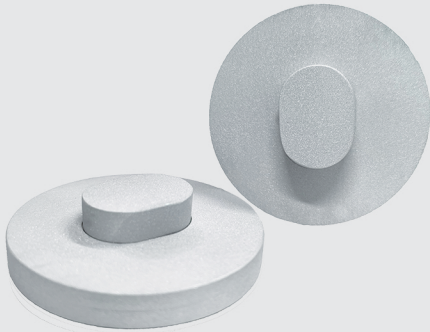

UD Uni-Dolly - Specialty Adapters

Uni-Dolly with Adapter Set

AUDI
#UD-4800-AUD
Audi TT, RS, R8, A6, A7

BMW
#UD-4800-BMW
All Models 2001-Present
except Mini R60 Countryman

CORVETTE
#UD-4800-COR
Chevy Corvette C5, C6, C7, GS Z
'97-'04: Z06 Corvette, z51, C6-Z06
'05-'12: C6 Coupe & Convertible
'14+: C7 Stingray

- + MOVE LUXURY VEHICLES SAFELY & EFFECTIVELY
- + DESIGNED TO SECURE AUDI, BMW, CORVETTE, MERCEDES, PORSCHE & TESLA VEHICLES
- + PROVIDE MAXIMUM CONTROL AND SECURITY
- + RUGGED DESIGN, HIGH STRENGTH 6061 ALUMINUM
- + FITS MOST MODELS

UD Uni-Dolly - Specialty Adapters

PORSCHE

#UD-4800-POR

Boxster and Cayman 911, 964, 993, 996, 997, 991

TESLA

#UD-4800-TES

Model 3, Model S, Model X, Model Y

MERCEDES