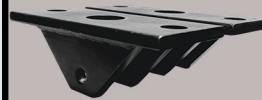

#UD-4800-MER

'00-Present: AMG, CLA, E, GLA, C, G, S, SLS, SLK, GT, GL, GLE, GLK, ML Classes

Available Versions:

Mix and Match:

Purchase Individually or in Sets

UD-4800-UNIV
Universal Adapter

UD-4800-CAR
Adapter Mount