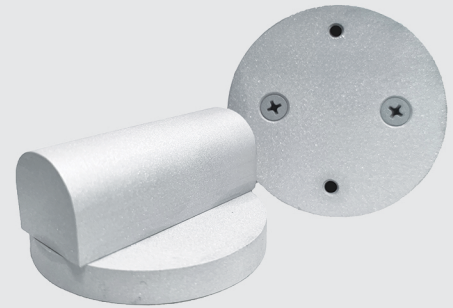

UD Uni-Dolly - Specialty Adapters

Uni-Dolly with Adapter Set

AUDI
#UD-4800-AUD
Audi TT, RS, R8, A6, A7

BMW
#UD-4800-BMW
All Models 2001-Present
except Mini R60 Countryman

CORVETTE
#UD-4800-COR
Chevy Corvette C5, C6, C7, GS Z
'97-'04: Z06 Corvette, z51, C6-Z06
'05-'12: C6 Coupe & Convertible
'14+: C7 Stingray

- + MOVE LUXURY VEHICLES SAFELY & EFFECTIVELY
- + DESIGNED TO SECURE AUDI, BMW, CORVETTE, MERCEDES, PORSCHE & TESLA VEHICLES
- + PROVIDE MAXIMUM CONTROL AND SECURITY
- + RUGGED DESIGN, HIGH STRENGTH 6061 ALUMINUM
- + FITS MOST MODELS

UD Uni-Dolly - Specialty Adapters

PORSCHE

#UD-4800-POR

Boxster and Cayman 911, 964, 993, 996, 997, 991

TESLA

#UD-4800-TES

Model 3, Model S, Model X, Model Y

MERCEDES